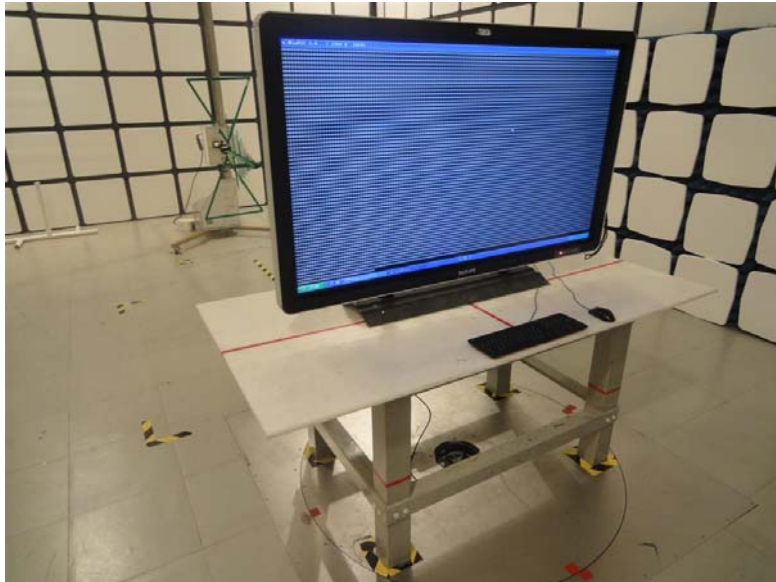

## TEST SETUP PHOTOGRAPHS OF EUT

### AC POWER LINE CONDUCTED EMISSION TEST

**RADEATED EMISSION TEST**

Below 1G

Above 1G