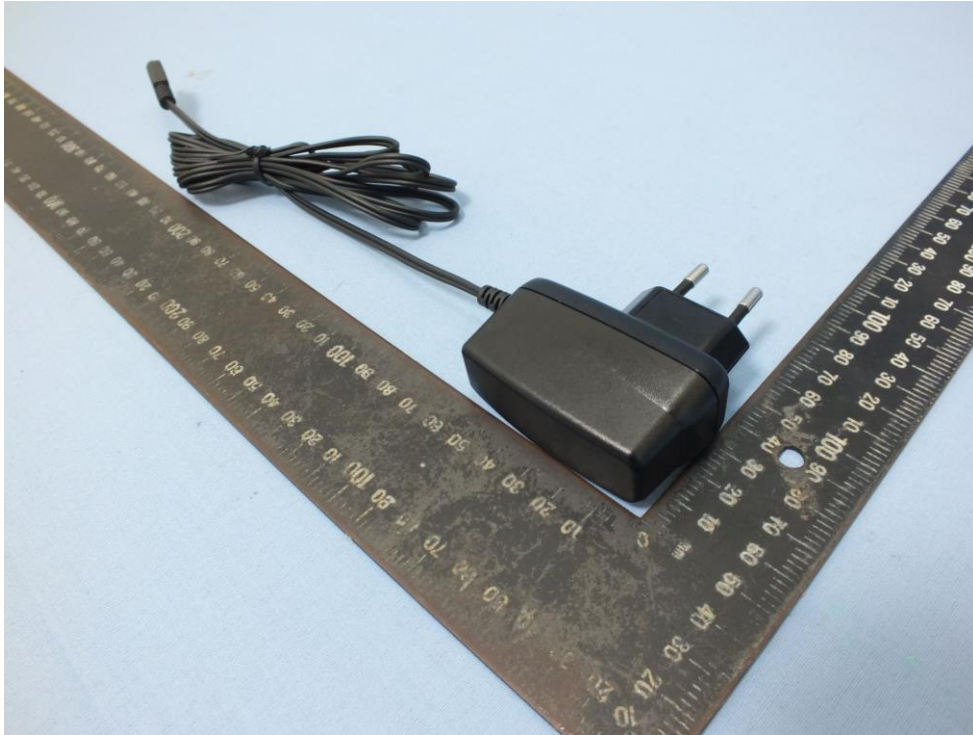

Photographs of EUT

Adapter: A M05E-050A-R (EU plug)

Adapter: A M05K-050A-R (UK plug)

Adapter: PSAC05R-050T1 (EU plug)

Adapter: PSAC05R-050T1 (UK plug)