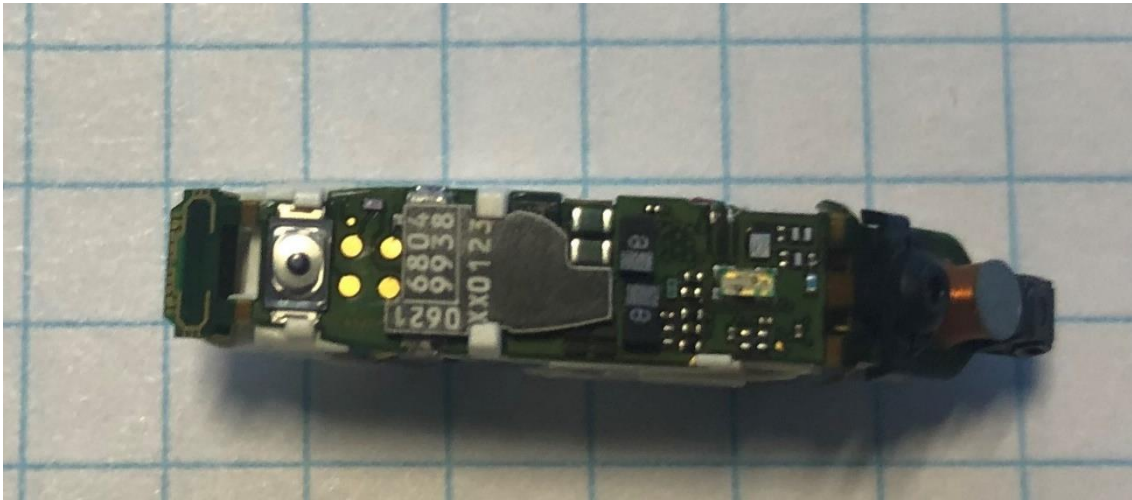

# SBO Hearing A/S

PA\_AU5\_MBTE\_M\_R external pictures

Top side view PA\_AU5\_MBTE\_M\_R:

# SBO Hearing A/S

Bottom side view PA\_AU5\_MBTE\_M\_R

Side view L/R for and different angels of PA\_AU5\_MBTE\_M\_R

# SBO Hearing A/S

On below pictures the BT PCB antenna can be seen under the telecoil on the side.