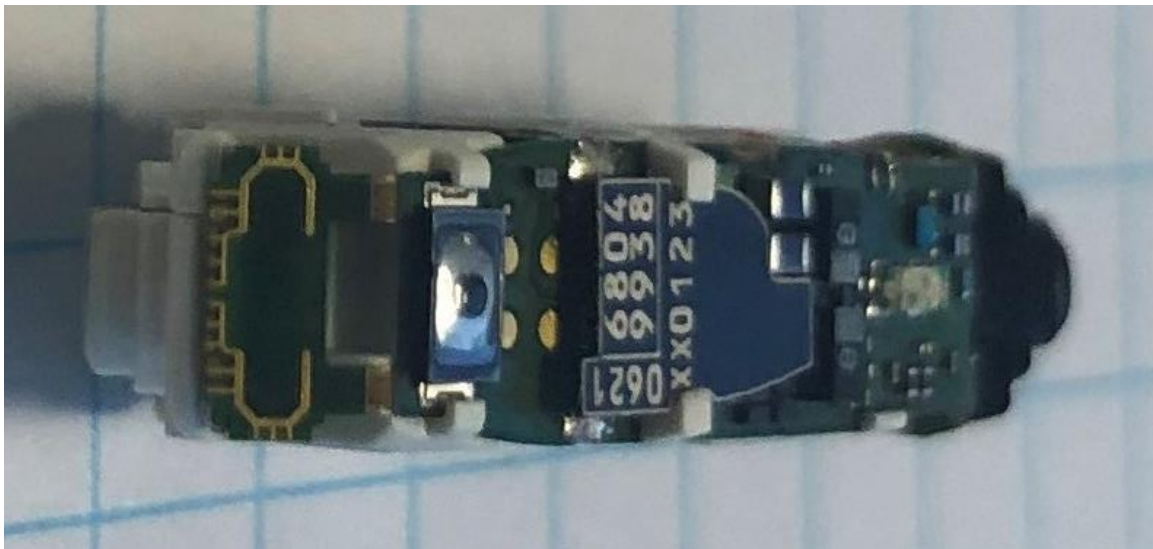

# SBO Hearing A/S

PA\_AU5\_MBTE\_M\_R external pictures

Top side view PA\_AU5\_MBTE\_M\_R:

# SBO Hearing A/S

Bottom side view PA\_AU5\_MBTE\_M\_R

Side view L/R for and different angels of PA\_AU5\_MBTE\_M\_R

# SBO Hearing A/S

On below pictures the BT PCB antenna can be seen under the telecoil on the side.