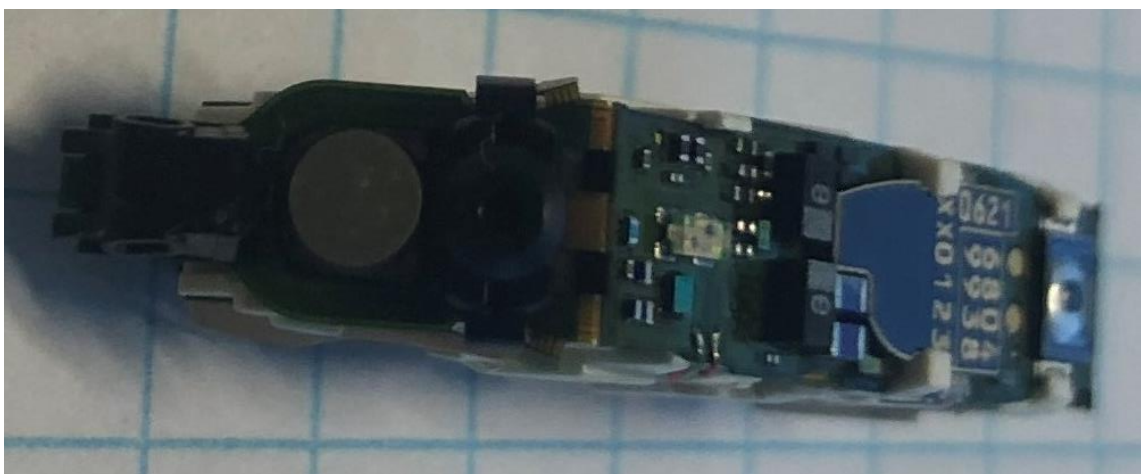

# SBO Hearing A/S

PA\_AU5\_MBTE\_M\_R external pictures

Top side view PA\_AU5\_MBTE\_M\_R:

# SBO Hearing A/S

Bottom side view PA\_AU5\_MBTE\_M\_R

Side view L/R for and different angels of PA\_AU5\_MBTE\_M\_R

# SBO Hearing A/S

On below pictures the BT PCB antenna can be seen under the telecoil on the side.