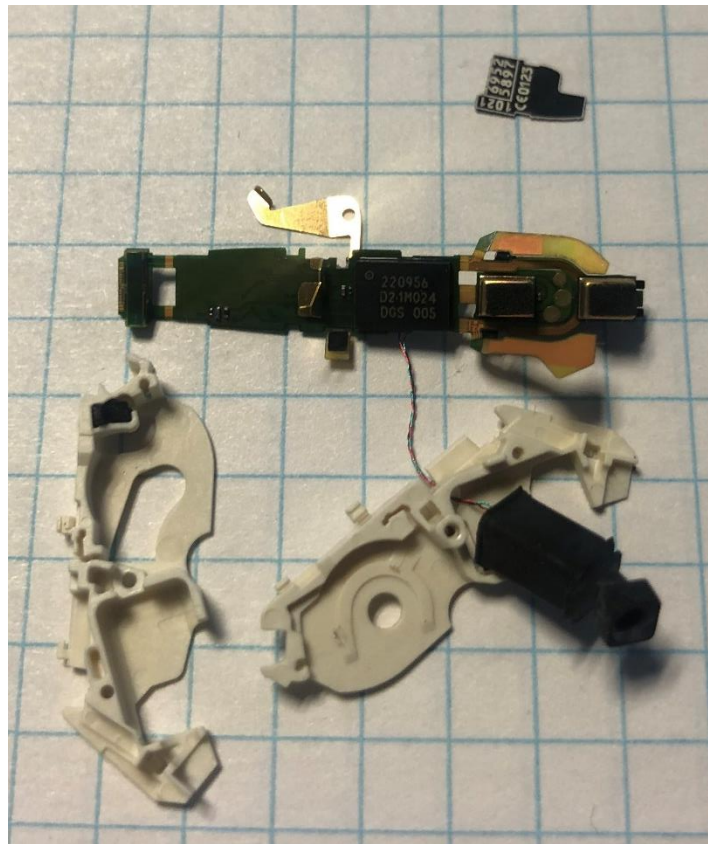

SBO Hearing A/S

PA_AU5_MBTE_M internal pictures

PCB with loudspeaker and support – top side and bottom of PCB - PA_AU5_MBTE_M:

SBO Hearing A/S

Top view PA_AU5_MBTE_M

Bottom view PA_AU5_MBTE_M