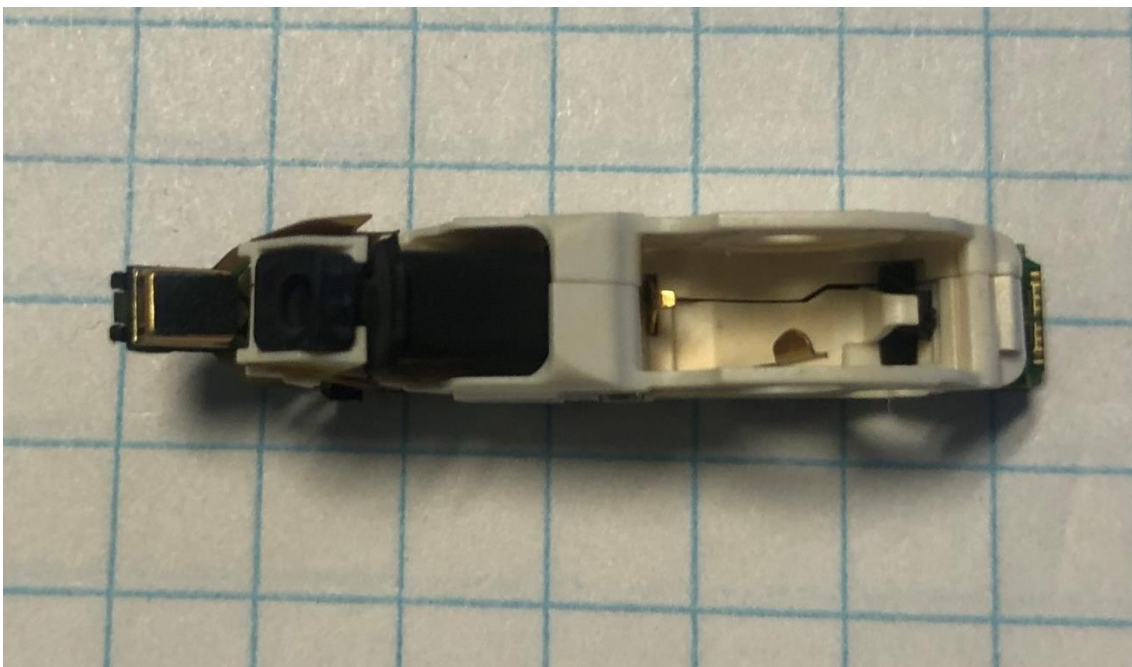

SBO Hearing A/S

PA_AU5_MBTE_M external pictures

Top side view PA_AU5_MBTE_M:

SBO Hearing A/S

Bottom view PA_AU5_MBTE_M

SBO Hearing A/S

Side view L/R for and different angles of PA_AU5_MBTE_M (BT antenna can be seen on both sides below the telecoil)