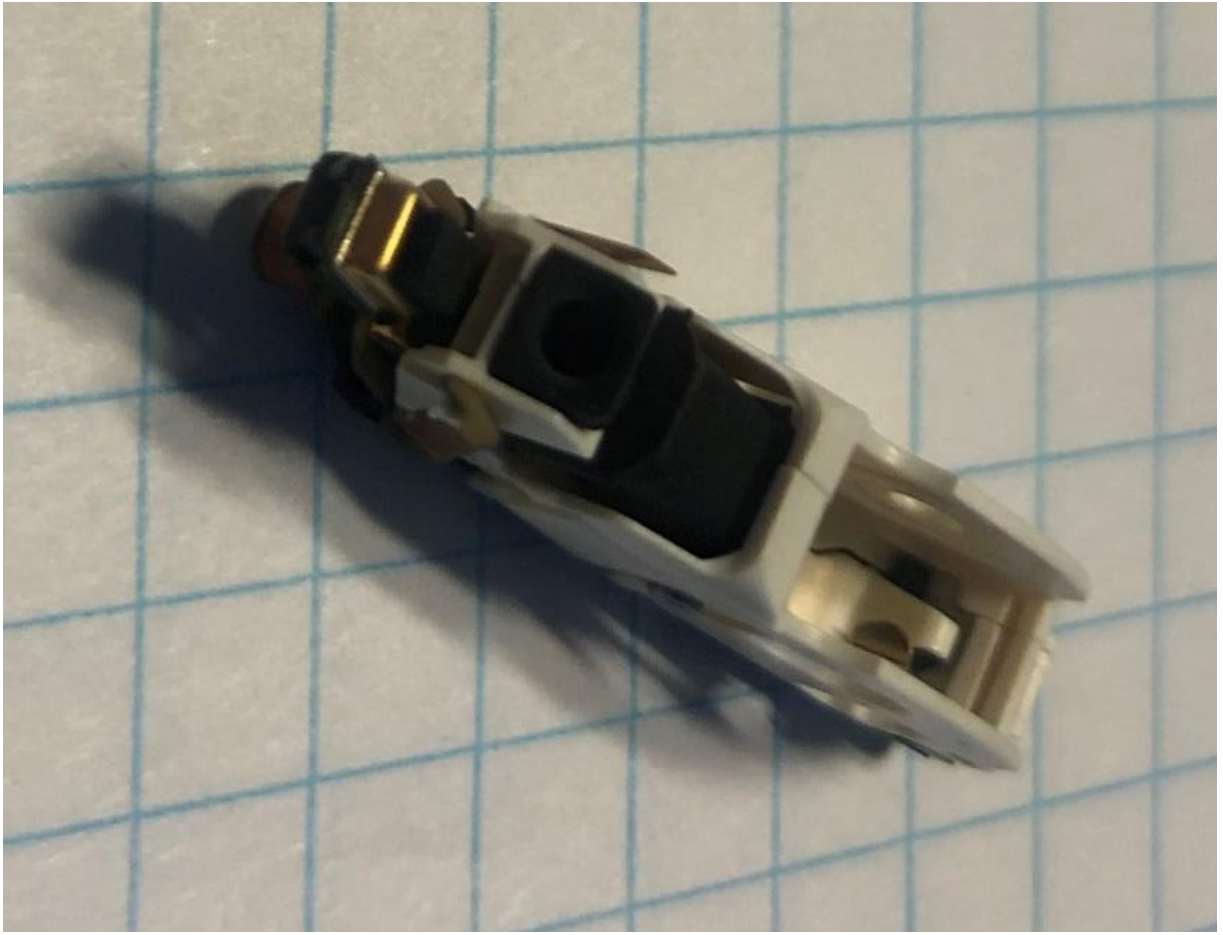

SBO Hearing A/S

PA_AU5_MBTE_M external pictures

Top side view PA_AU5_MBTE_M:

SBO Hearing A/S

Bottom view PA_AU5_MBTE_M

SBO Hearing A/S

Side view L/R for and different angles of PA_AU5_MBTE_M (BT antenna can be seen on both sides below the telecoil)