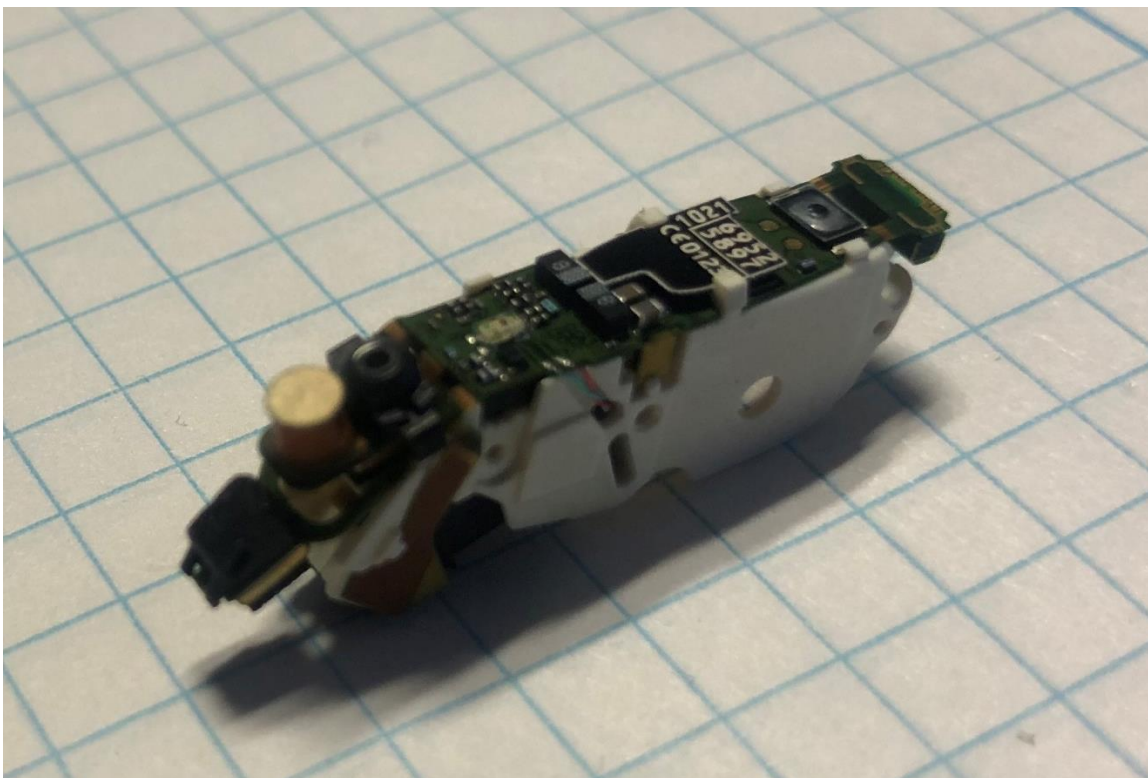

SBO Hearing A/S

PA_AU5_MBTE_M external pictures

Top side view PA_AU5_MBTE_M:

SBO Hearing A/S

Bottom view PA_AU5_MBTE_M

SBO Hearing A/S

Side view L/R for and different angles of PA_AU5_MBTE_M (BT antenna can be seen on both sides below the telecoil)