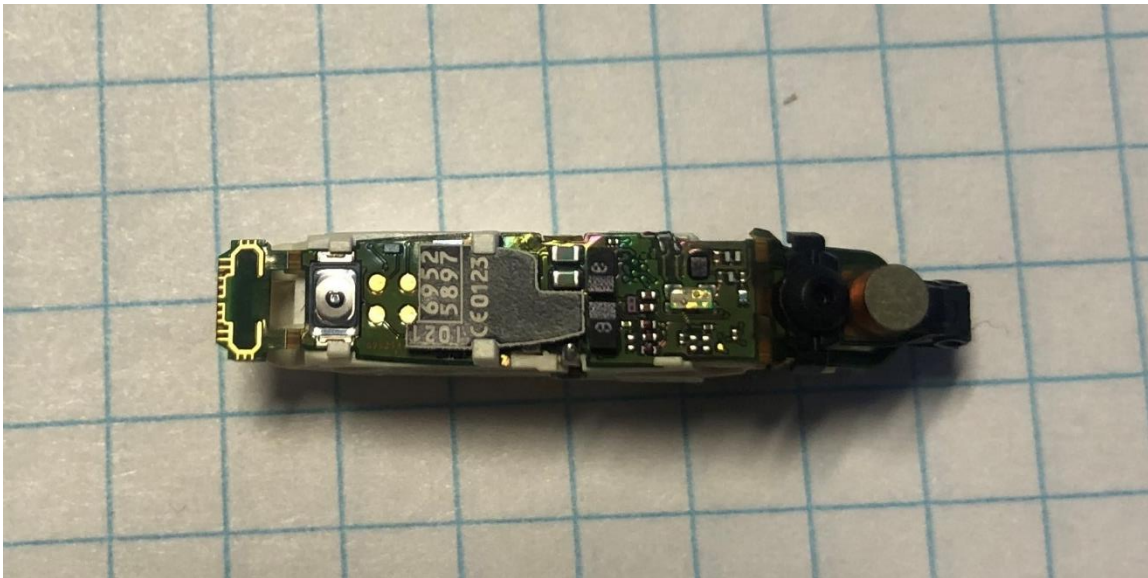

SBO Hearing A/S

PA_AU5_MBTE_M external pictures

Top side view PA_AU5_MBTE_M:

SBO Hearing A/S

Bottom view PA_AU5_MBTE_M

SBO Hearing A/S

Side view L/R for and different angles of PA_AU5_MBTE_M (BT antenna can be seen on both sides below the telecoil)