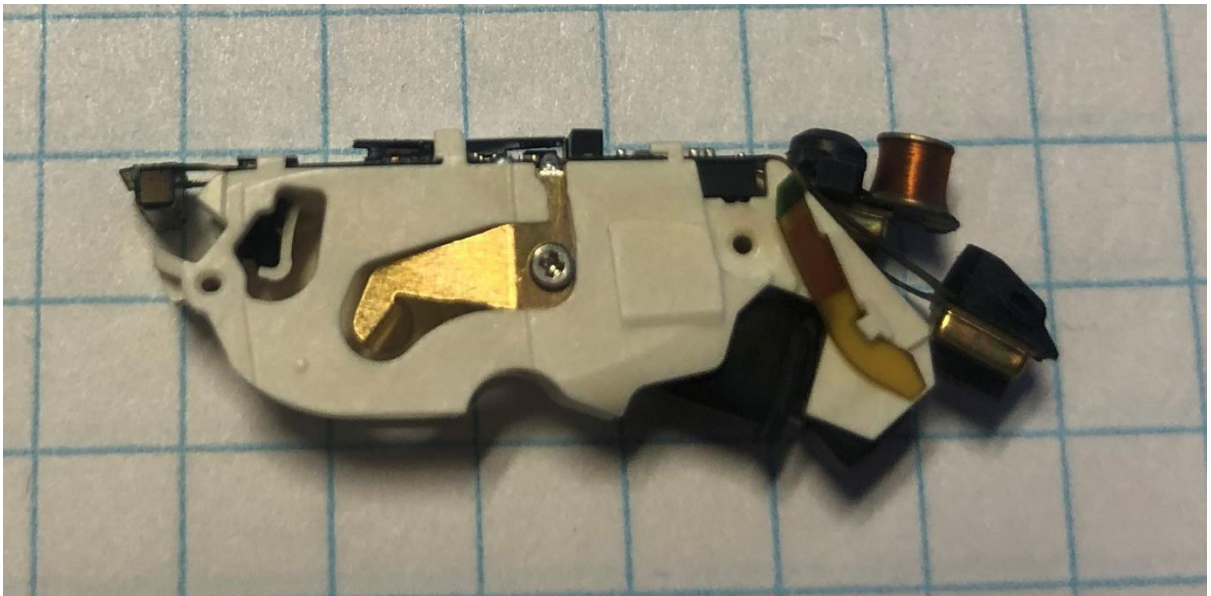

SBO Hearing A/S

PA_AU5_MBTE_M external pictures

Top side view PA_AU5_MBTE_M:

SBO Hearing A/S

Bottom view PA_AU5_MBTE_M

SBO Hearing A/S

Side view L/R for and different angles of PA_AU5_MBTE_M (BT antenna can be seen on both sides below the telecoil)