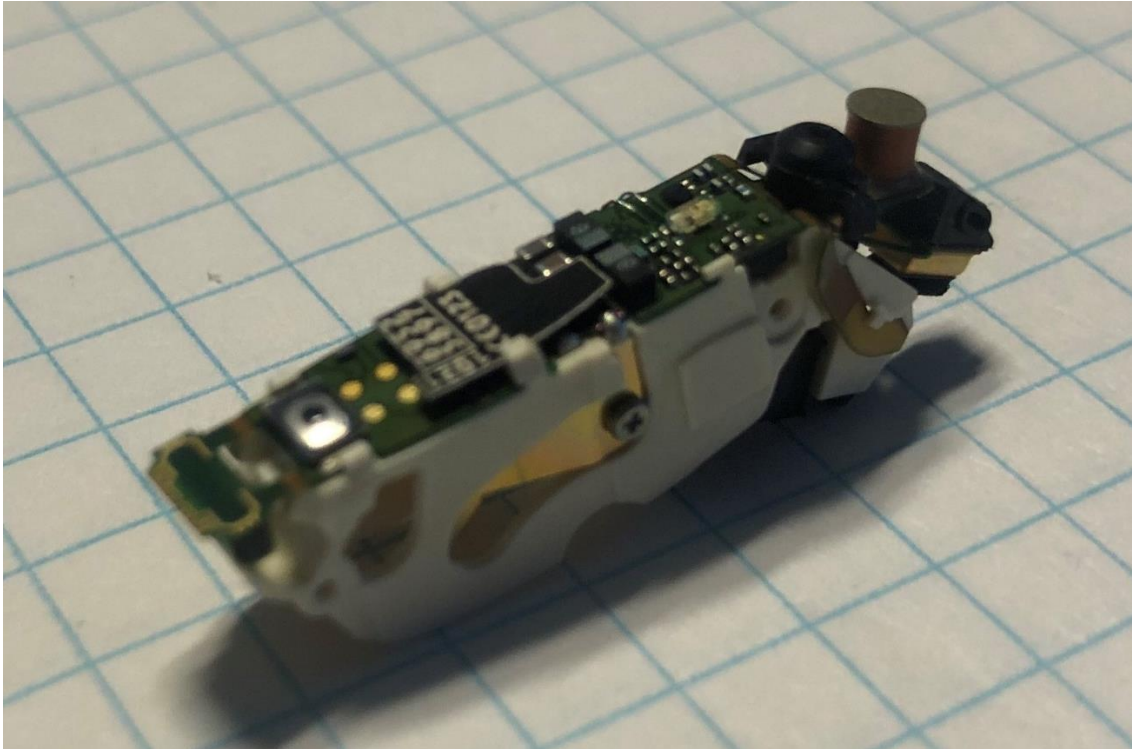

SBO Hearing A/S

PA_AU5_MBTE_M external pictures

Top side view PA_AU5_MBTE_M:

SBO Hearing A/S

Bottom view PA_AU5_MBTE_M

SBO Hearing A/S

Side view L/R for and different angles of PA_AU5_MBTE_M (BT antenna can be seen on both sides below the telecoil)