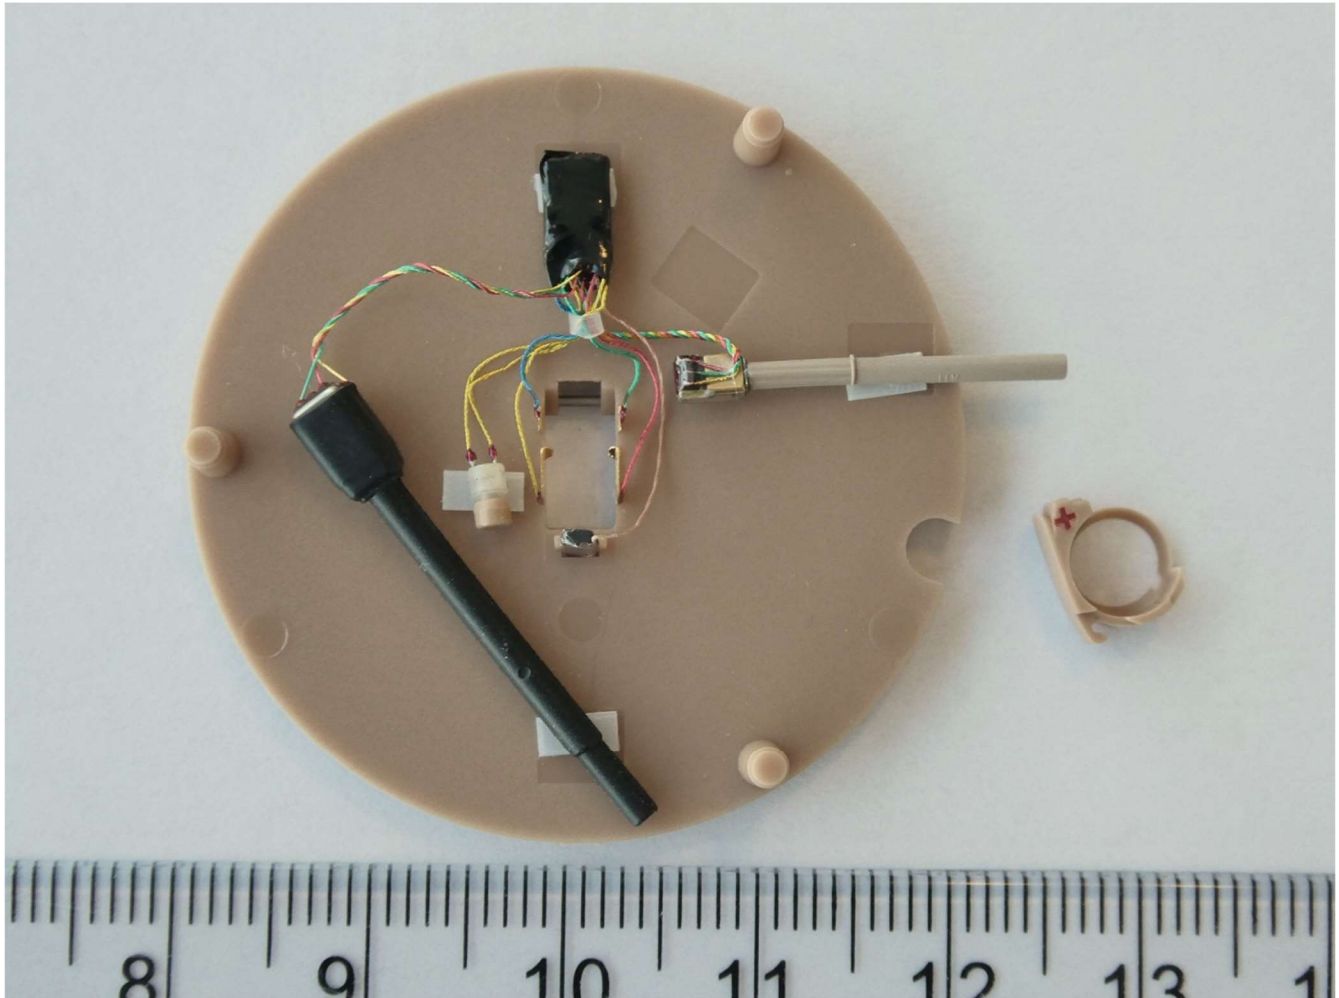

# SBO Hearing A/S

AM\_AU5\_KIT10 internal pictures

The AM\_AU5\_KIT10 hearing aid module stack up faceplate

The AM\_AU5\_KIT10 main module top/back side with applied corrosion coating.