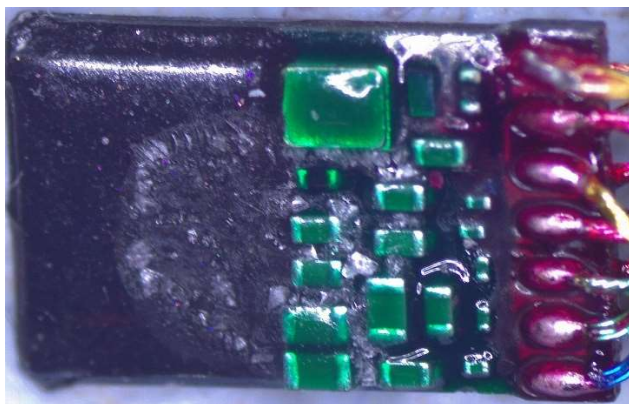

# SBO Hearing A/S

AM\_AU5\_KIT10 internal pictures

The AM\_AU5\_KIT10 hearing aid module stack up faceplate

The AM\_AU5\_KIT10 main module top/back side with applied corrosion coating.