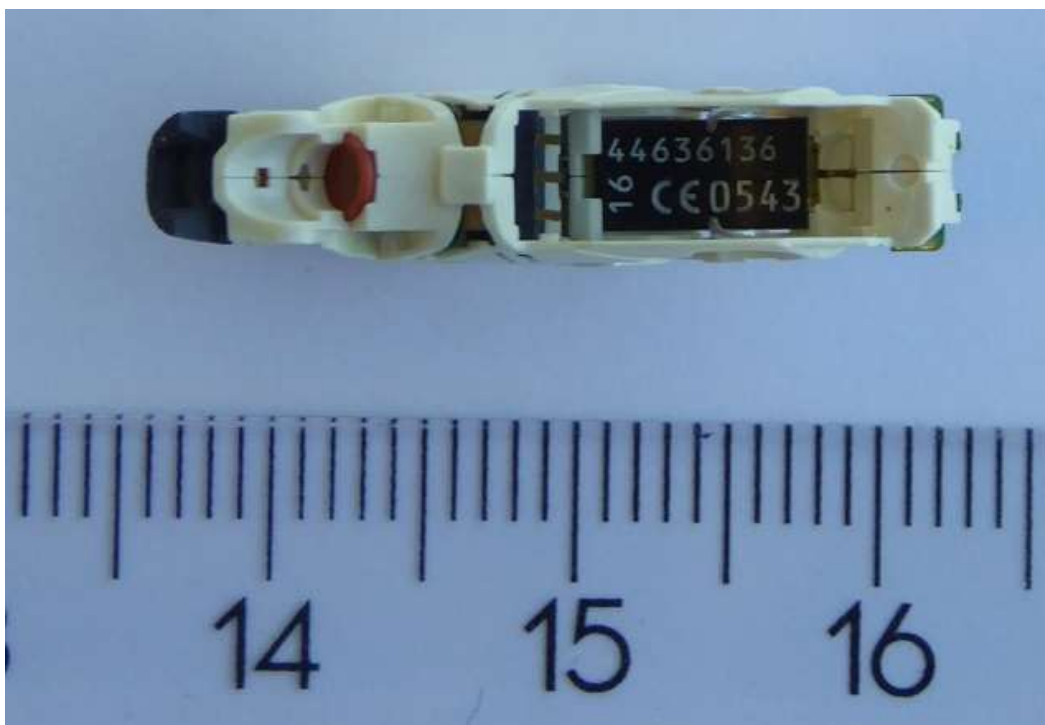

## Aurora miniRITE module external pictures

The Aurora miniRITE hearing aid module stack up

Left side

# SBO Hearing A/S

Right side with battery interface clip

Bottom side with interface connector for speakers/ Bluetooth antenna (left). Telecoil at right.