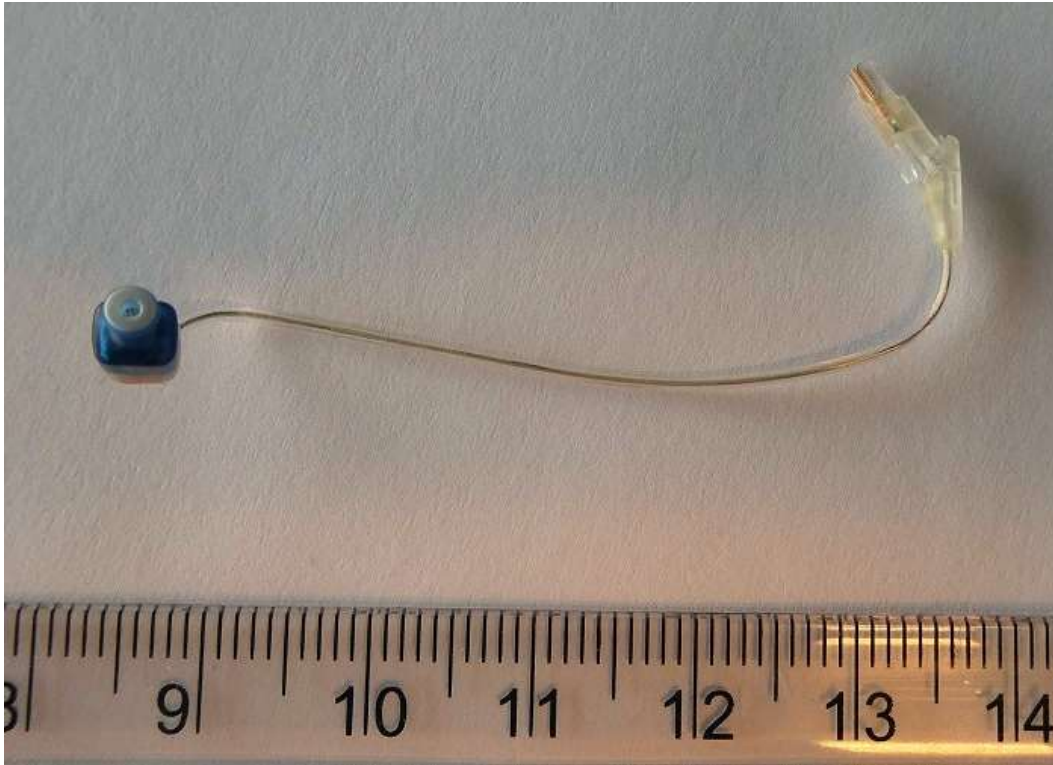

SBO Hearing A/S

Speaker wire and Bluetooth antenna with proprietary connector