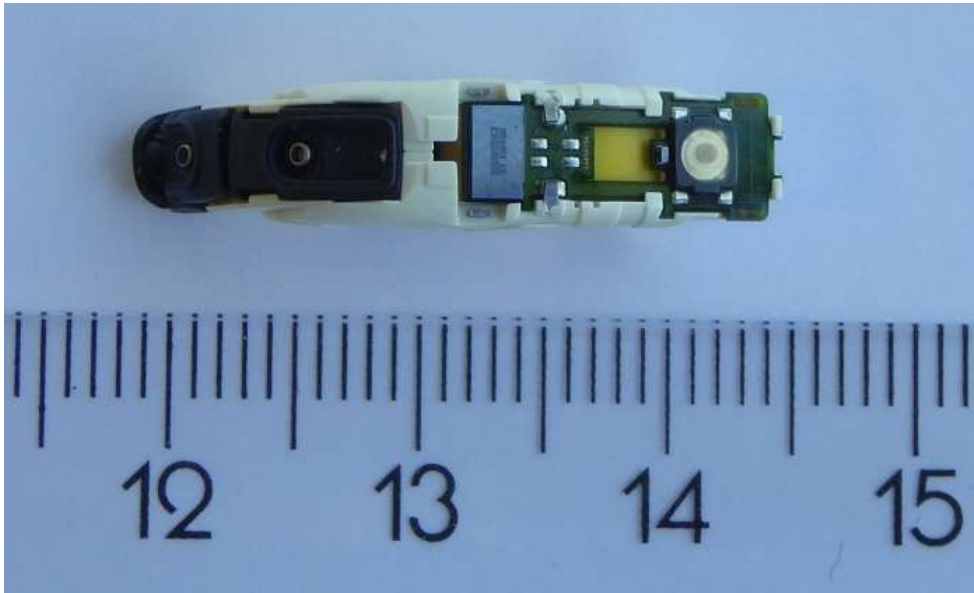

## Aurora miniRITE module external pictures

The Aurora miniRITE hearing aid module stack up

Left side

# SBO Hearing A/S

Right side with battery interface clip

Bottom side with interface connector for speakers/ Bluetooth antenna (left). Telecoil at right.