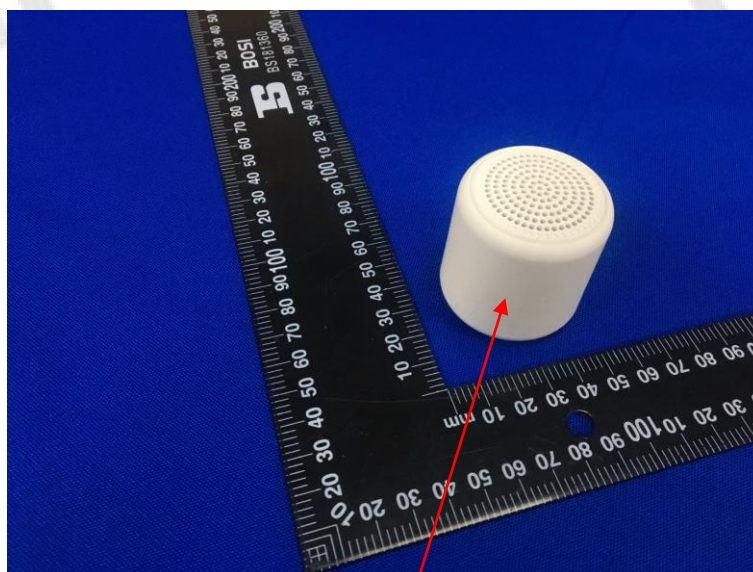

FCC ID Label Information

1. Label location:

Rubi Wireless Speaker
Model: 4590296
FCC ID: 2AC9N4590296