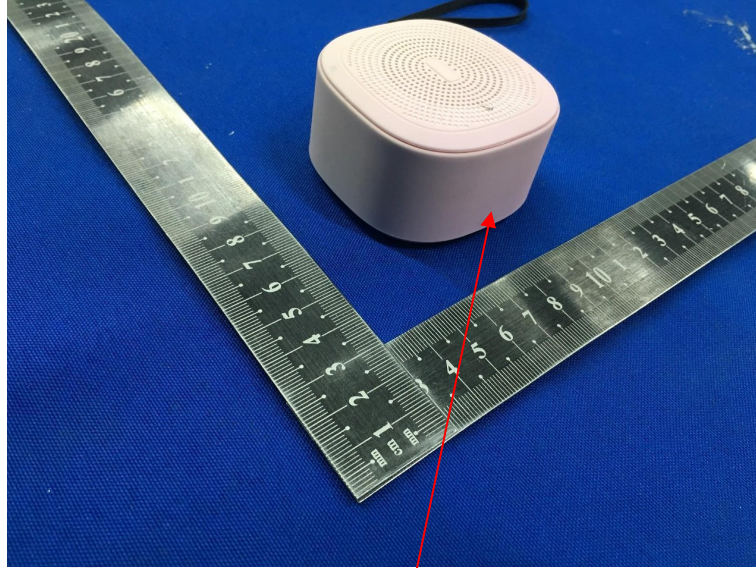

FCC ID Label Information

Label location:

PORTABLE WATERPROOF SPEAKER

Model: 1684864

FCC ID: 2AC9N1684864