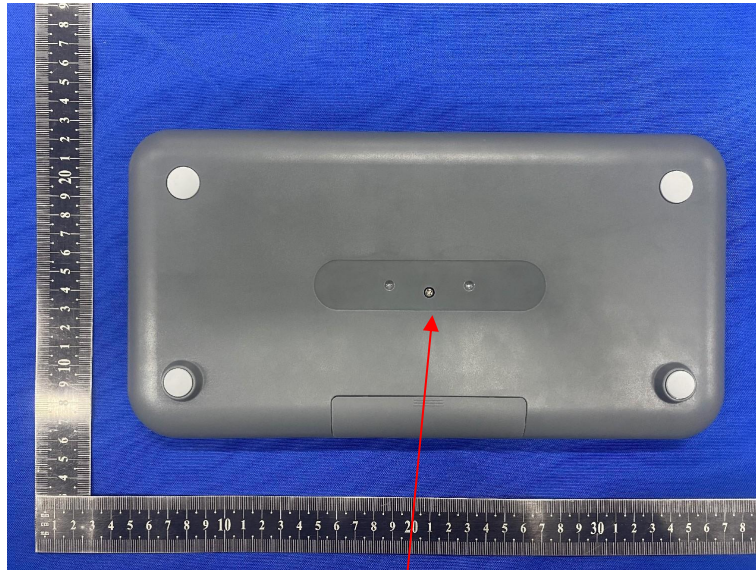

## FCC ID Label Information

### Label location:

**TYPO WRITER WIRELESS KEYBOARD**

**Model: 1684863**

**FCC ID: 2AC9N1684863**