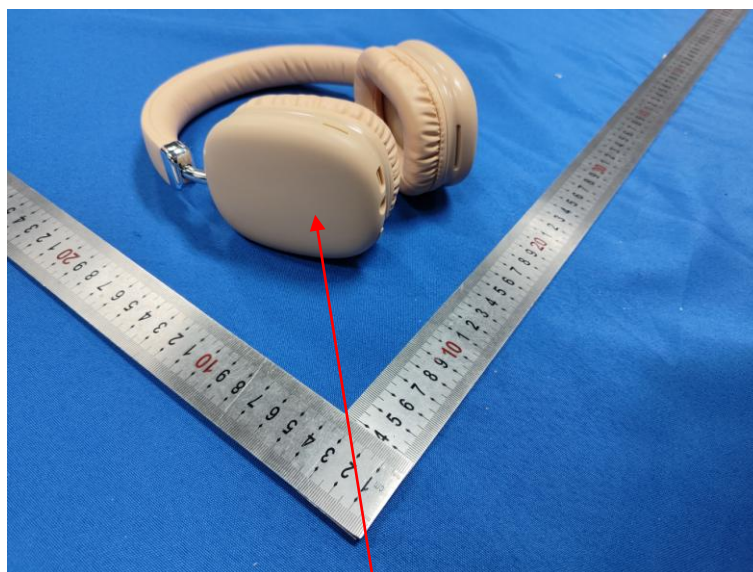

FCC ID Label Information

Label location:

WIRELESS HEADPHONES

Model: 1685034

FCC ID: 2AC9N-1685034