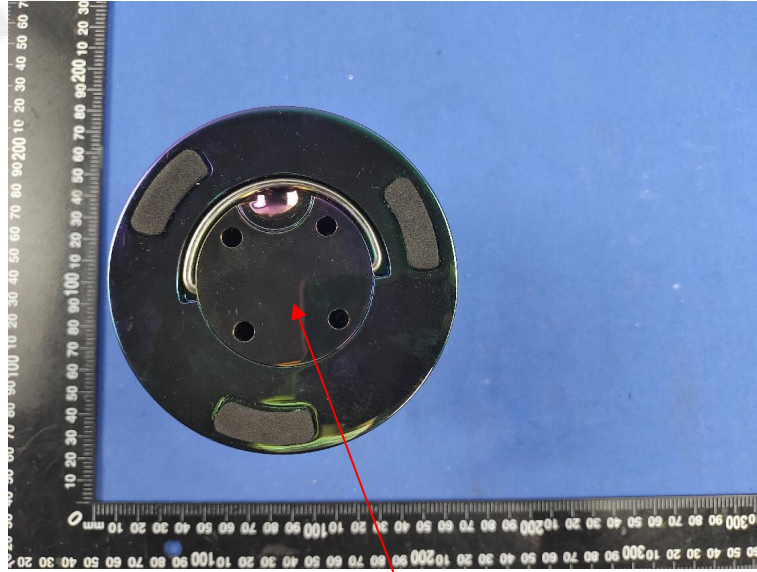

## FCC-ID Label Information

### 1. Label location:

**SET THE MOOD SPEAKER**

Model: 1684364

FCC ID: 2AC9N-1684364