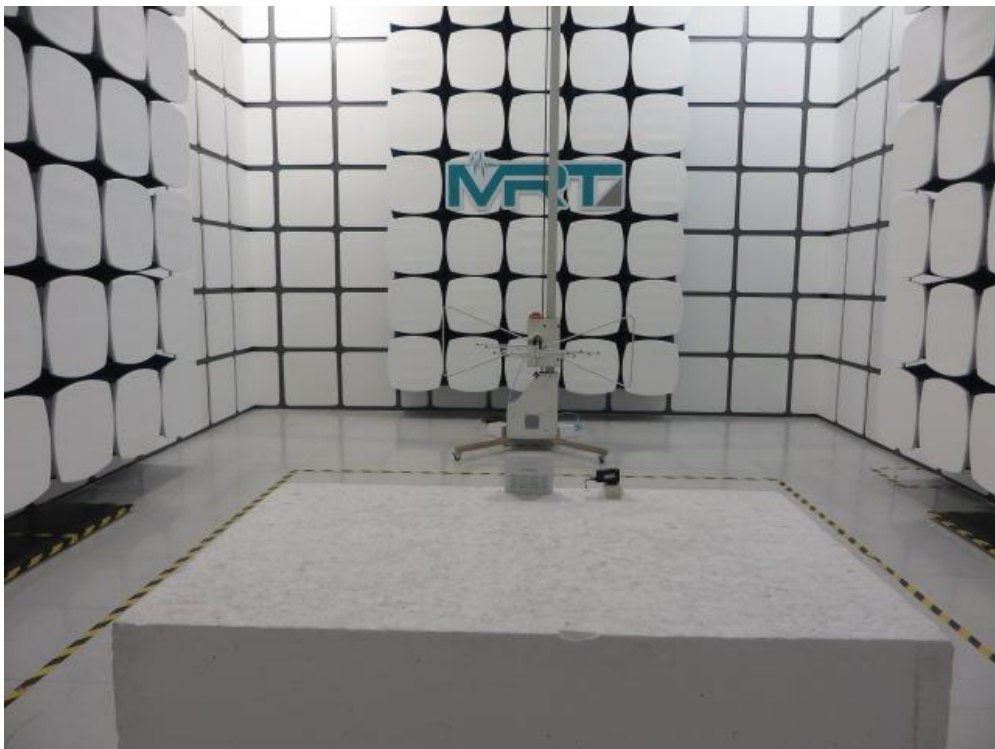

## Test Setup Photo

Description: Front View of the Conducted Emission Test Setup for 0.15kHz ~ 30MHz

Description: Back View of the Conducted Emission Test Setup for 0.15kHz ~ 30MHz

Description: Radiated Emission Test Setup for 9kHz ~ 30MHz

Description: Radiated Emission Test Setup for 30MHz ~ 1GHz

Description: Radiated Emission Test Setup for 1GHz ~ 18GHz

Description: Radiated Emission Test Setup for 18GHz ~ 25GHz