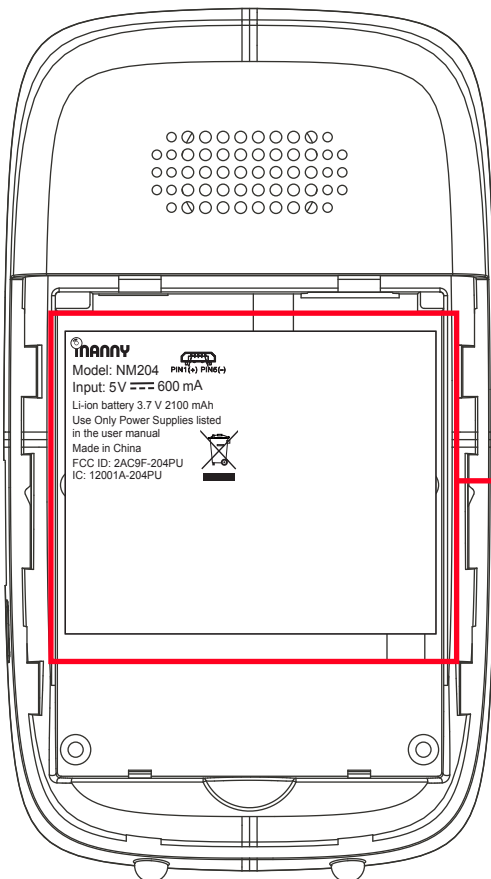

Inanny NM204 camera unit FCC/IC rating label:

- 1) Colour: White background black letters
- 2) Material: label paper with plastic lamination on top
- 3) Scale: 1:1 , Size: 24mm x 19mm

Inanny NM204 parent unit FCC/IC rating label:

- 1) Colour: White background black letters
- 2) Material: label paper with plastic lamination on top
- 3) Scale: 1:1 , Size: 49mm x 40mm