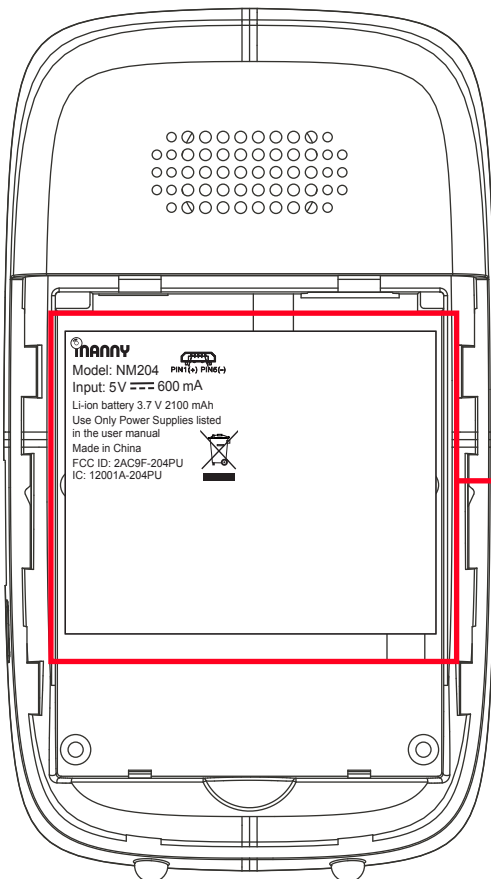

Inanny NM288 camera unit FCC/IC rating label:

- 1) Colour: White background black letters
- 2) Material: label paper with plastic lamination on top
- 3) Scale: 1:1 , Size: 24mm x 19mm

Inanny NM288parent unit FCC/IC rating label:

- 1) Colour: White background black letters
- 2) Material: label paper with plastic lamination on top
- 3) Scale: 1:1 , Size: 49mm x 40mm