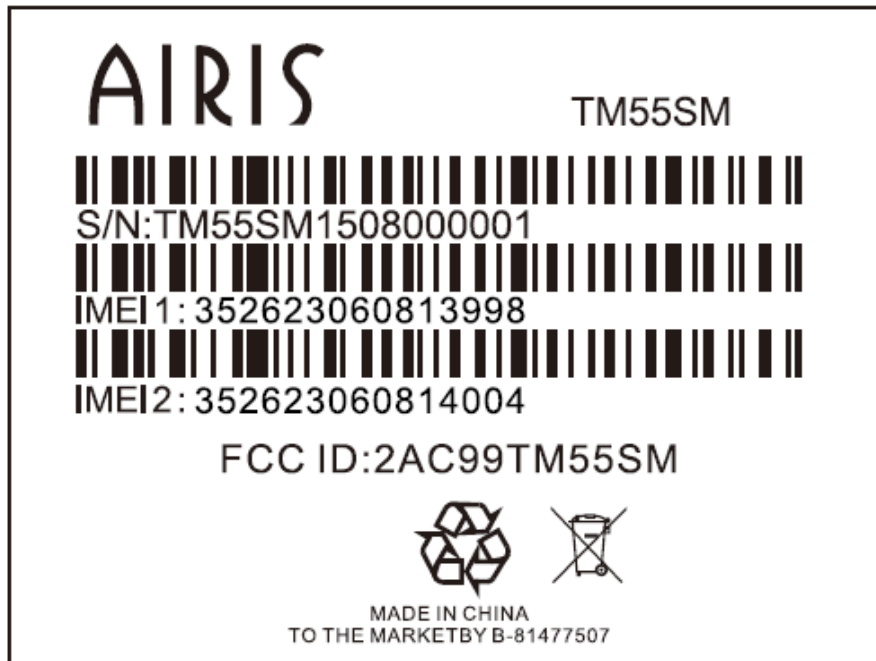

EXHIBIT A - FCC ID LABEL AND LOCATION

FCC ID Label

FCC ID Label Location Information

The label shown shall be permanently affixed at a conspicuous location on the device and be readily visible to the user at the time purchase (Labeling requirements per 2.925)