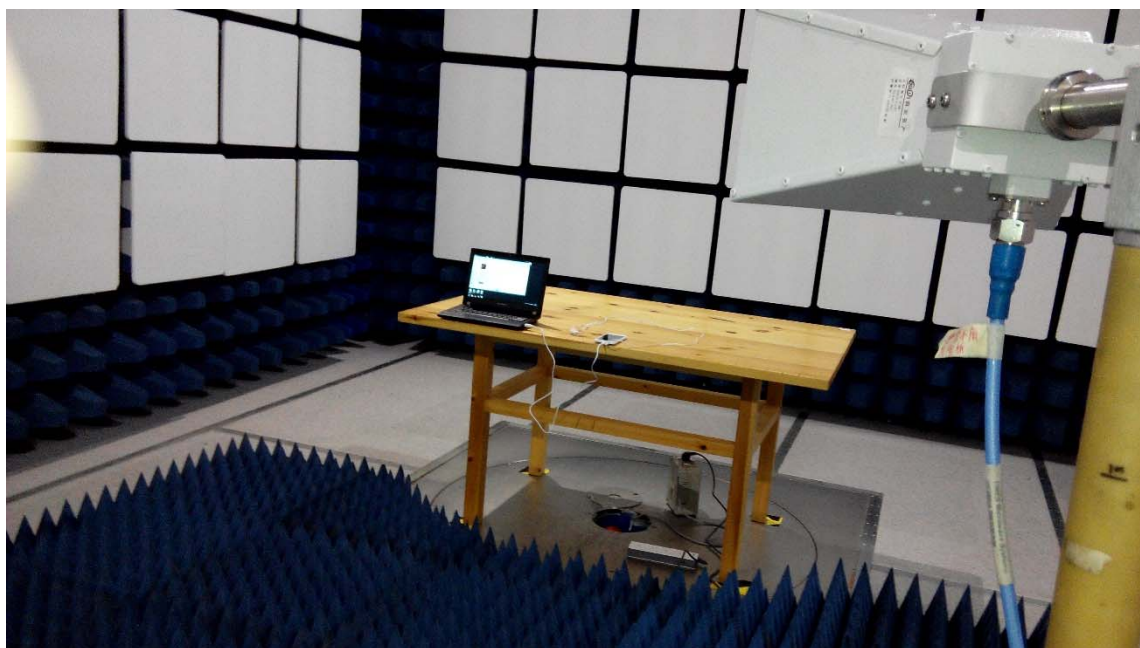

## JBP TEST SETUP PHOTOS

### Radiated Field Strength Measurement

30MHz-1GHz (CAMERA MODE)

30MHz-1GHz (USB MODE)

1GHz-6GHz (USB MODE)

1GHz-6GHz (CAMERA MODE)