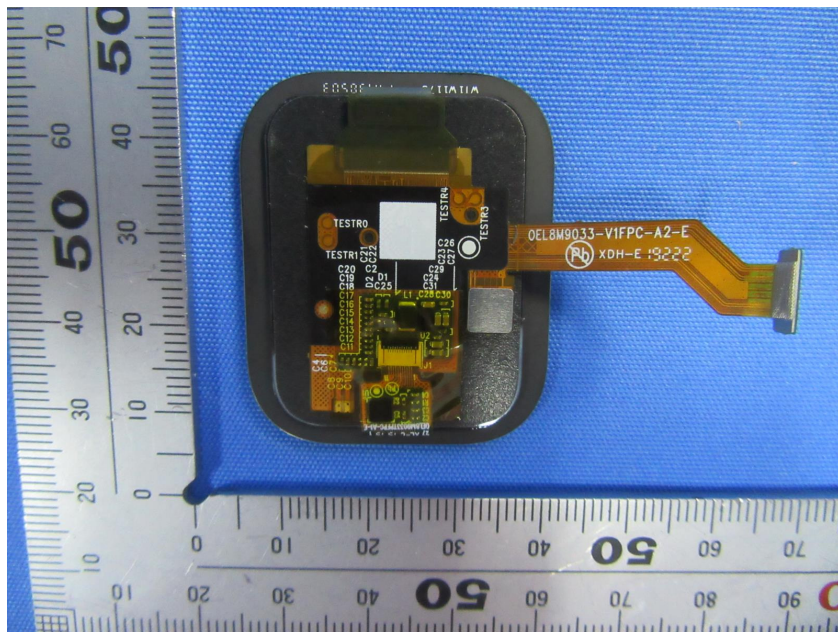

## **Internal Photos**

<b>Applicant:</b>	Anhui Huami Information Technology Co., Ltd.
<b>Address of Applicant:</b>	Room 1201, Building A4, National Animation Industry Base, No. 800 Wangjiang West Road, Gaoxin District, Hefei, Anhui, China
<b>Equipment Under Test (EUT):</b>	
<b>Product Name:</b>	Metropolitan S
<b>Model No.:</b>	M06B

**End**