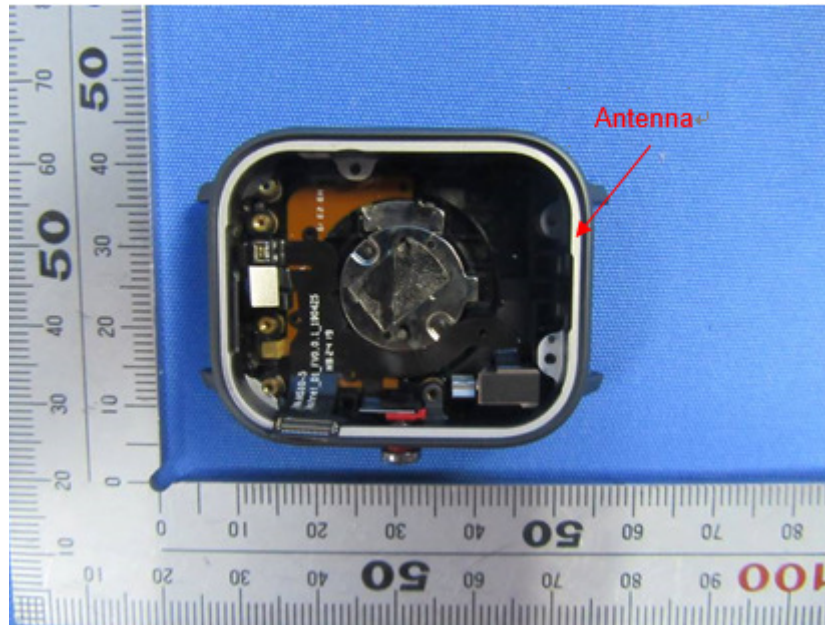

## **Internal Photos**

<b>Applicant:</b>	Anhui Huami Information Technology Co., Ltd.
<b>Address of Applicant:</b>	Room 1201, Building A4, National Animation Industry Base, No. 800 Wangjiang West Road, Gaoxin District, Hefei, Anhui, China
<b>Equipment Under Test (EUT):</b>	
<b>Product Name:</b>	Metropolitan S
<b>Model No.:</b>	M06B