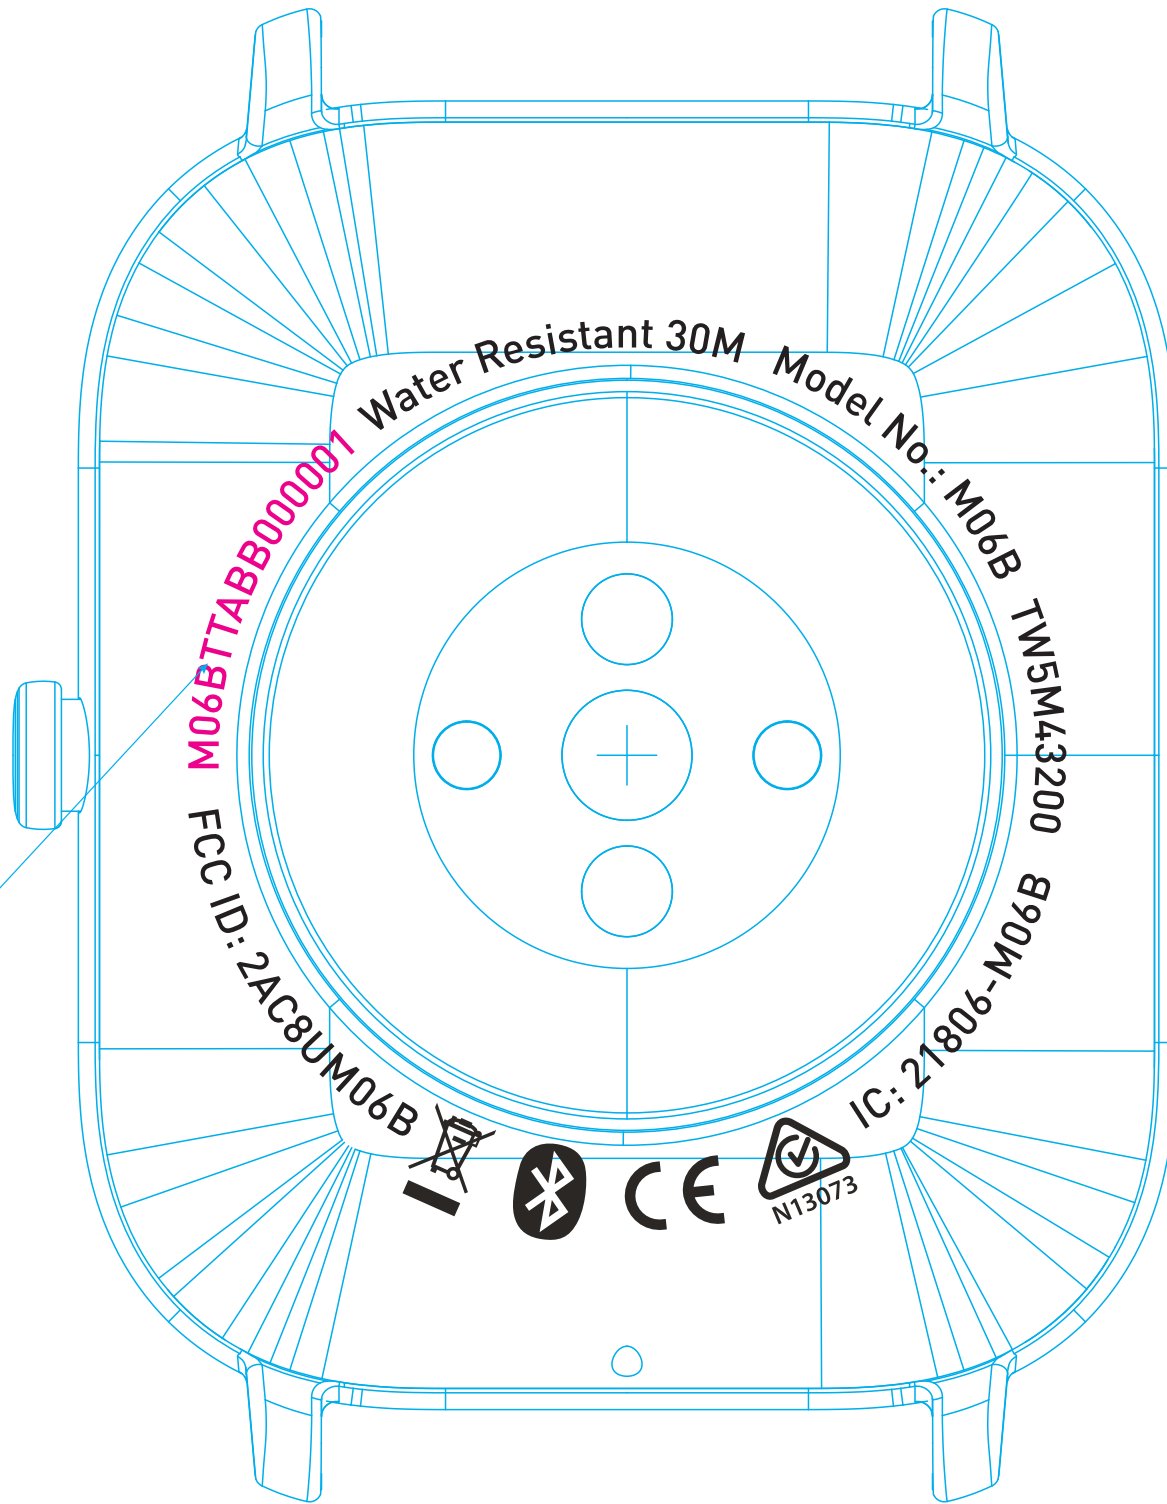

Designer / Location: Yiu-Fai Yan / HK
 Drawn by / Location: LW Fung / HK

Mark serial number at the indicated area. Fit text to path.
 Font used: DIN OT Medium 4.0 pt.
 This is just a placeholder for serial number. See serial number format below.

Remark: The product is small to place the FCC statement on the product and it be placed in the user manual which the device is marketed.

* Cyan indicates reference outline / artwork information. They are NOT part of the artwork.

File Scale- 1:1 PDF Scale- 4:1 PDF Sheet Size- A3

This is a **GENERIC ARTWORK** intended for the purpose of providing necessary graphics. The colors shown on this Artwork may NOT reflect the actual printing colors. Please see Aesthetic Specifications for color information.