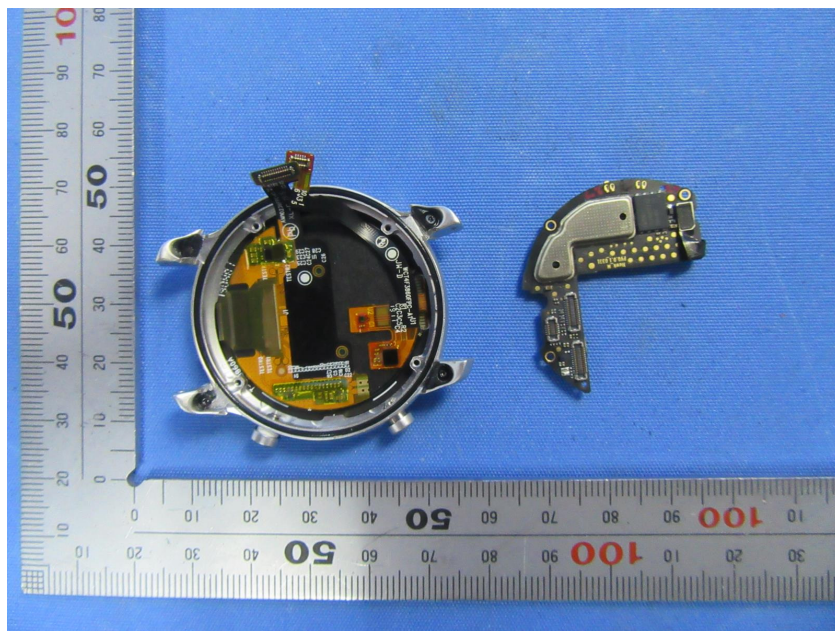

## **Internal Photos**

<b>Applicant:</b>	Anhui Huami Information Technology Co., Ltd.
<b>Address of Applicant:</b>	Room 1201, Building A4, National Animation Industry Base, No. 800 Wangjiang West Road, Gaoxin District, Hefei, Anhui, China
<b>Equipment Under Test (EUT):</b>	
<b>Product Name:</b>	Metropolitan R
<b>Model No.:</b>	M06A

**End**