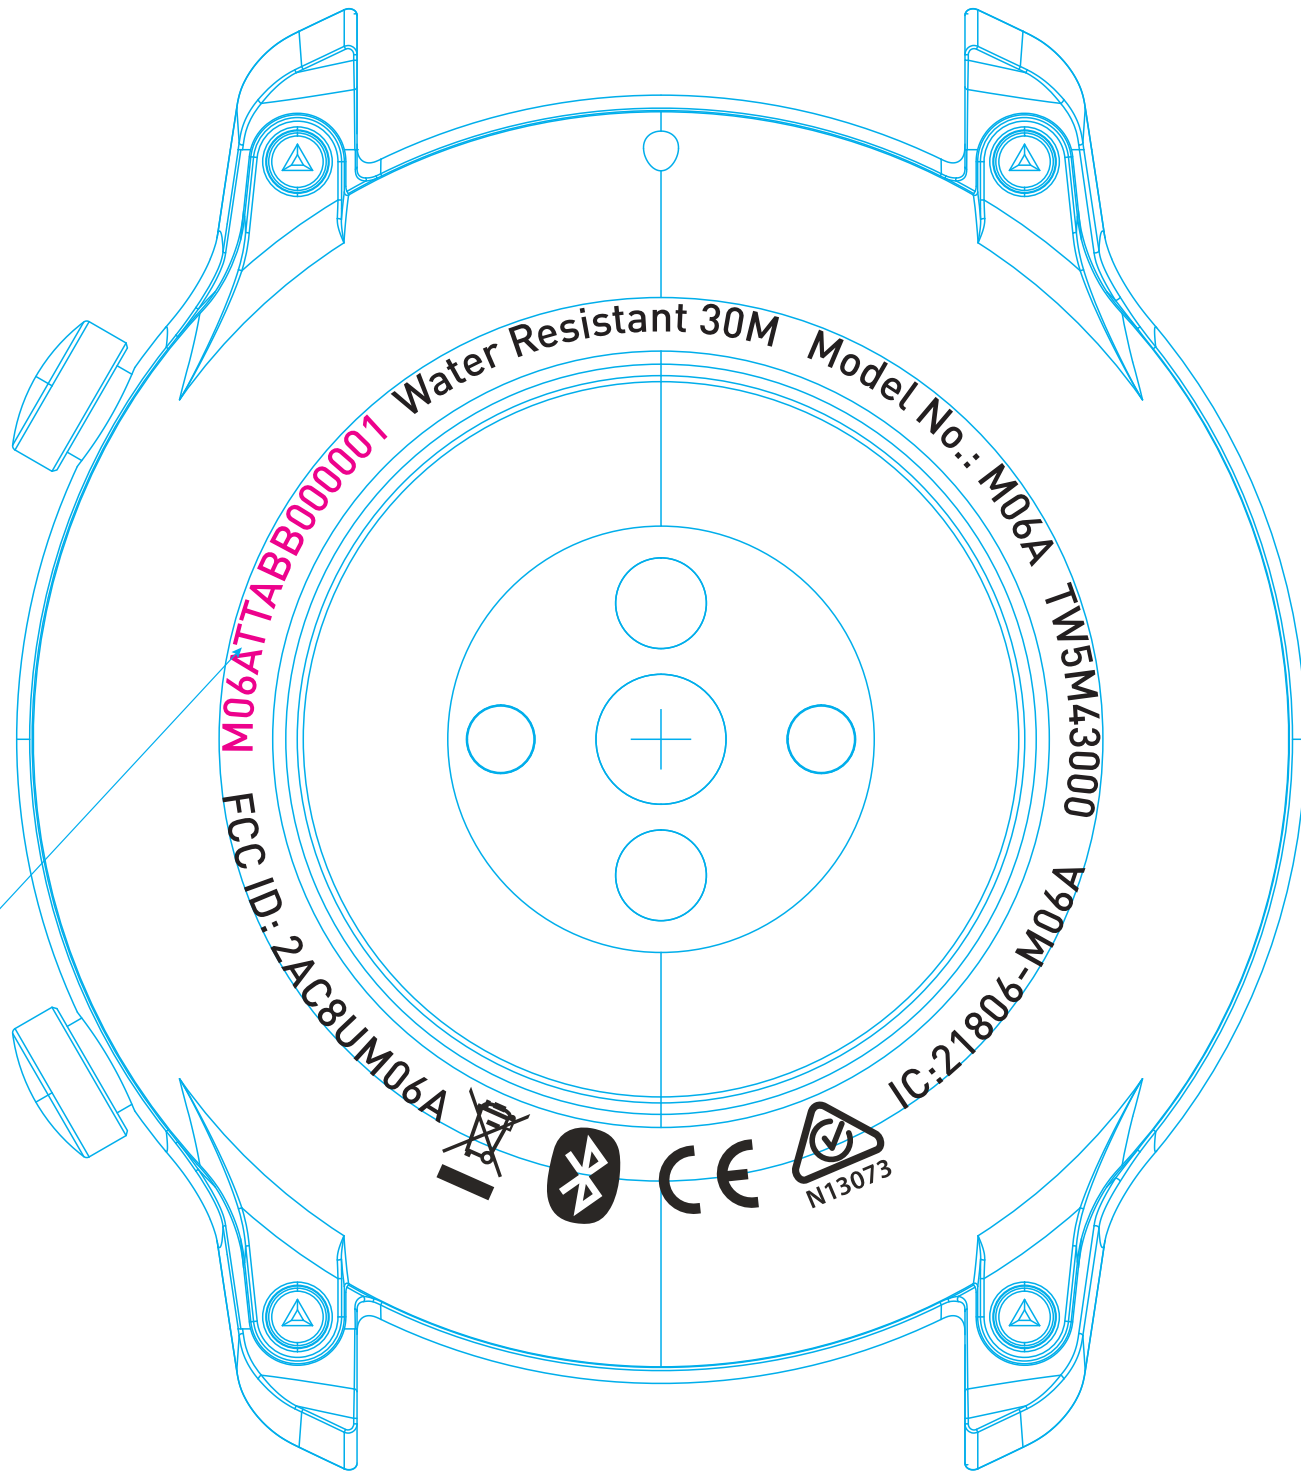

Designer / Location: Yiu-Fai Yan / HK  
 Drawn by / Location: LW Fung / HK

Mark serial number at the indicated area. Fit text to path.  
 Font used: DIN OT Medium 4.0 pt.  
 This is just a placeholder for serial number. See serial number format below.

Remark: The product is small to place the FCC statement on the product and it be placed in the user manual which the device is marketed.

Serial Number Format

\* Cyan indicates reference outline / artwork information. They are NOT part of the artwork.

File Scale- 1:1      PDF Scale- 4:1      PDF Sheet Size- A3

This is a **GENERIC ARTWORK** intended for the purpose of providing necessary graphics. The colors shown on this Artwork may NOT reflect the actual printing colors. Please see Aesthetic Specifications for color information.