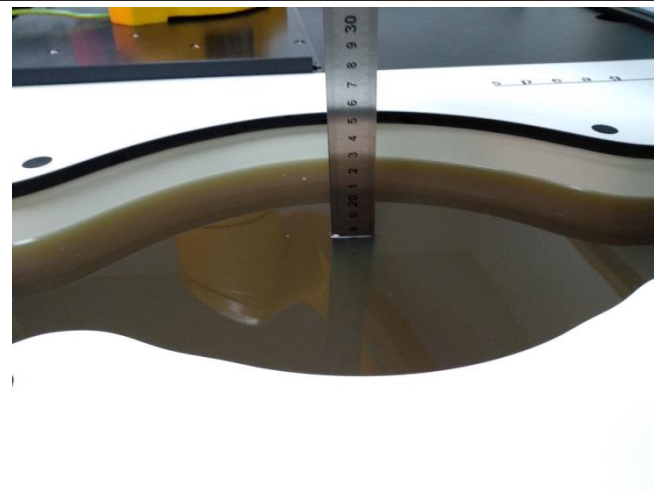

SAR Test Setup Photos

Liquid depth in the Phantom

Front (10mm)

Rear (0mm)