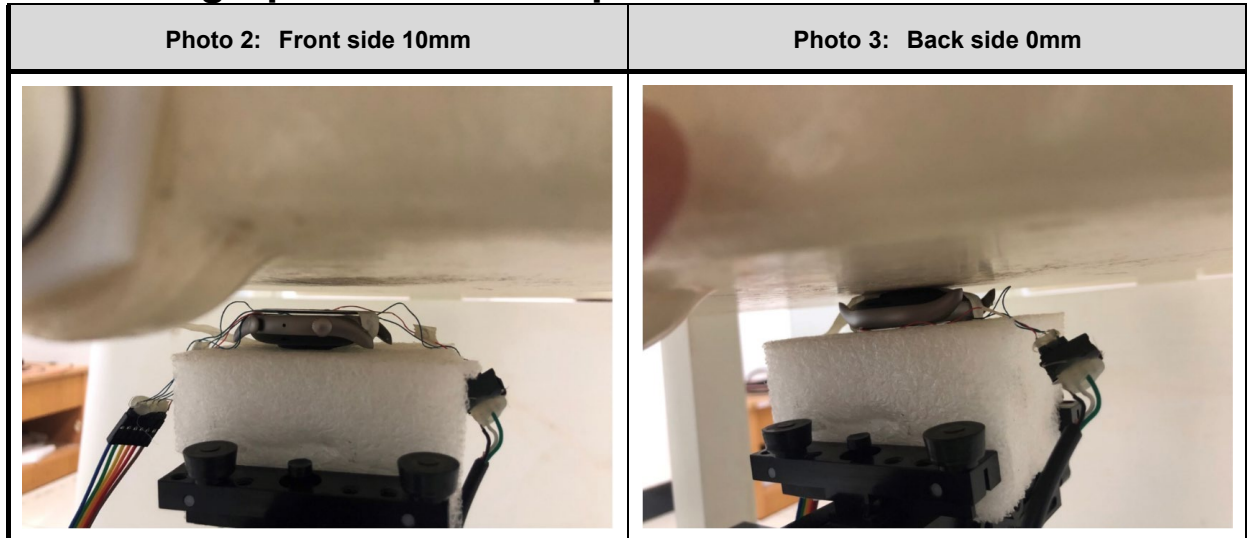

Appendix D

Photographs

1. SAR measurement System
2. Photographs of Tissue Simulate Liquid
3. Photographs of EUT test position
4. EUT Constructional Details

1. SAR measurement System

2. Photographs of Tissue Simulate Liquid

Photo 1: Tissue Simulant Liquid for Head 2450

3. Photographs of EUT test position

4. EUT Constructional Details

Details please Refer to Appendix -

Photographs of EUT Constructional Details for SHEM2104002896.