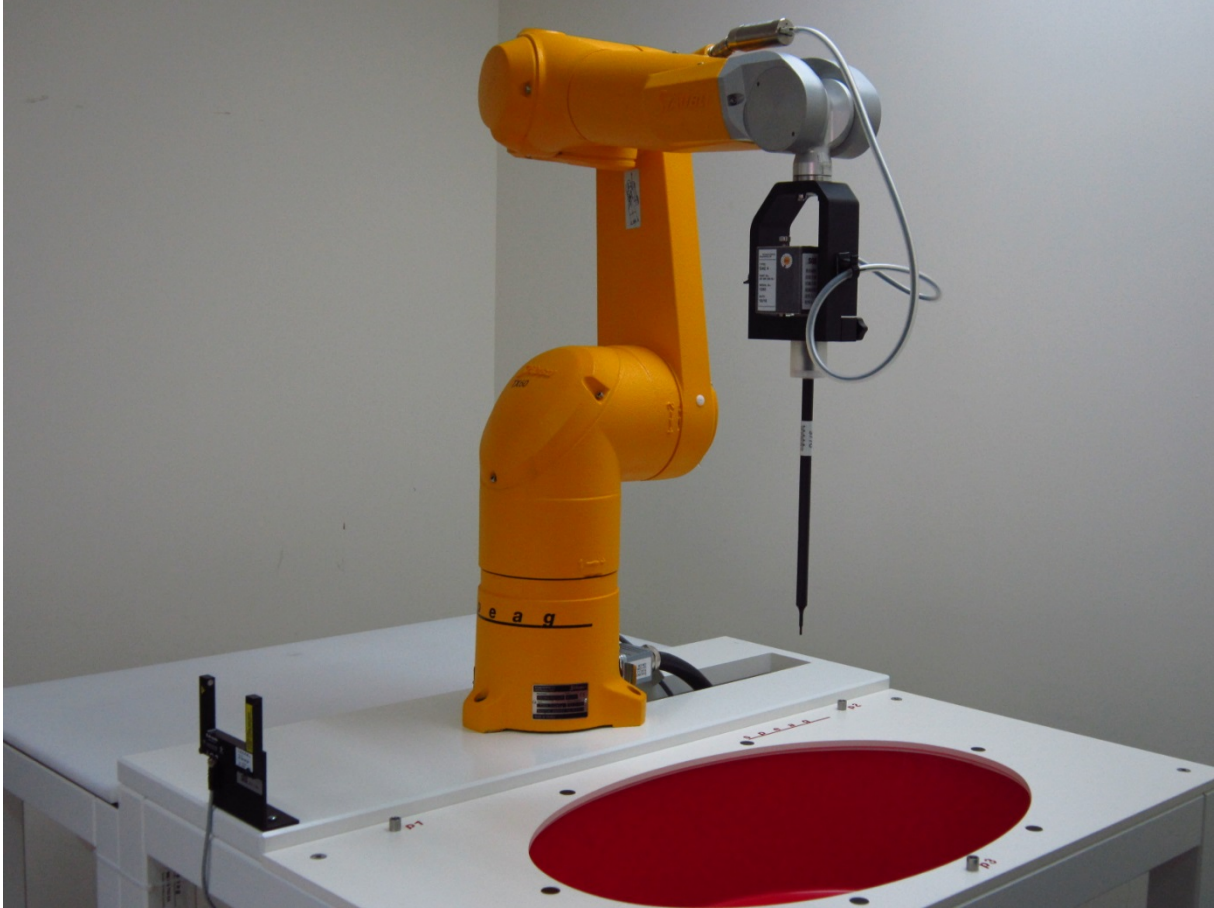

Appendix D

Photographs

1. SAR measurement System
2. Photographs of Tissue Simulate Liquid
3. Photographs of EUT test position
4. EUT Constructional Details

1. SAR measurement System

2. Photographs of Tissue Simulate Liquid

Photo 1: Tissue Simulant Liquid for Head 2450

3. Photographs of EUT test position

4. EUT Constructional Details

Details please Refer to Appendix -

Photographs of EUT Constructional Details for SHEM2104002896.