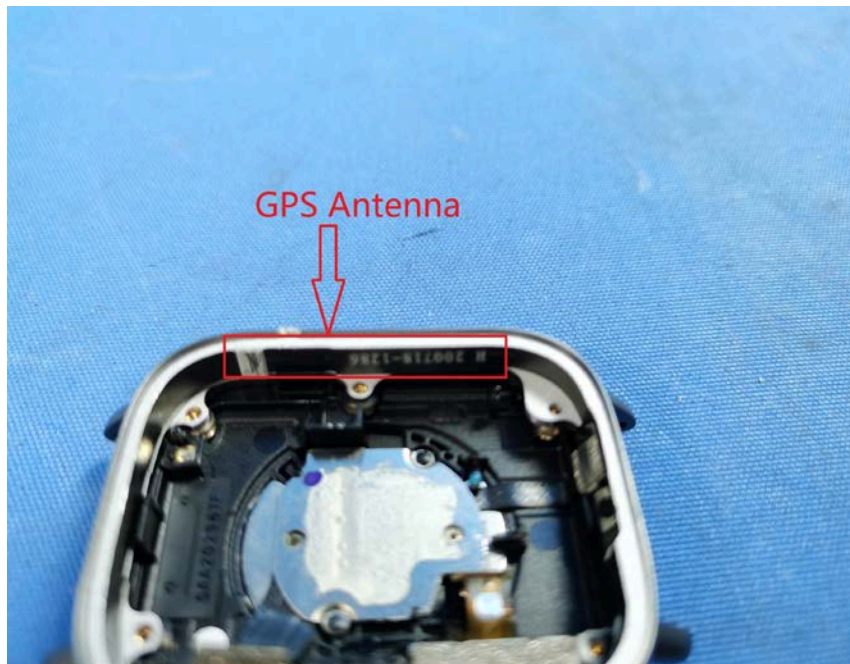

## **Internal Photos**

<b>Applicant:</b>	Anhui Huami Information Technology Co., Ltd.
<b>Address of Applicant:</b>	Room 1201, Building A4, National Animation Industry Base, No.800 Wangjiang West Road, Gaoxin District, Hefei, Anhui, China
<b>Equipment Under Test (EUT):</b>	
<b>Product Name:</b>	Amazfit GTS 2e
<b>Model No.:</b>	A2021

**End**