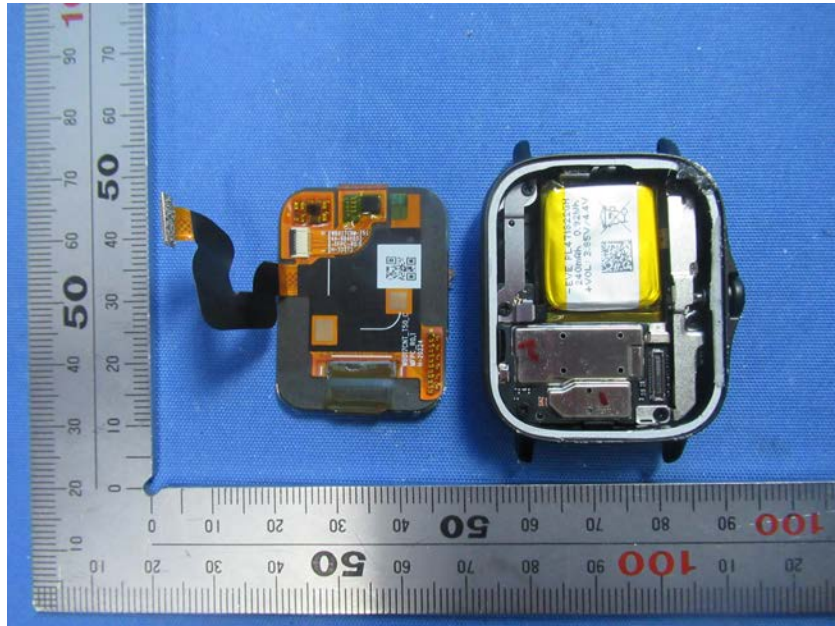

## **Internal Photos**

<b>Applicant:</b>	Anhui Huami Information Technology Co., Ltd.
<b>Address of Applicant:</b>	Room 1201, Building A4, National Animation Industry Base, No.800 Wangjiang West Road, Gaoxin District, Hefei, Anhui, China
<b>Equipment Under Test (EUT):</b>	
<b>Product Name:</b>	Amazfit GTS 2e
<b>Model No.:</b>	A2021