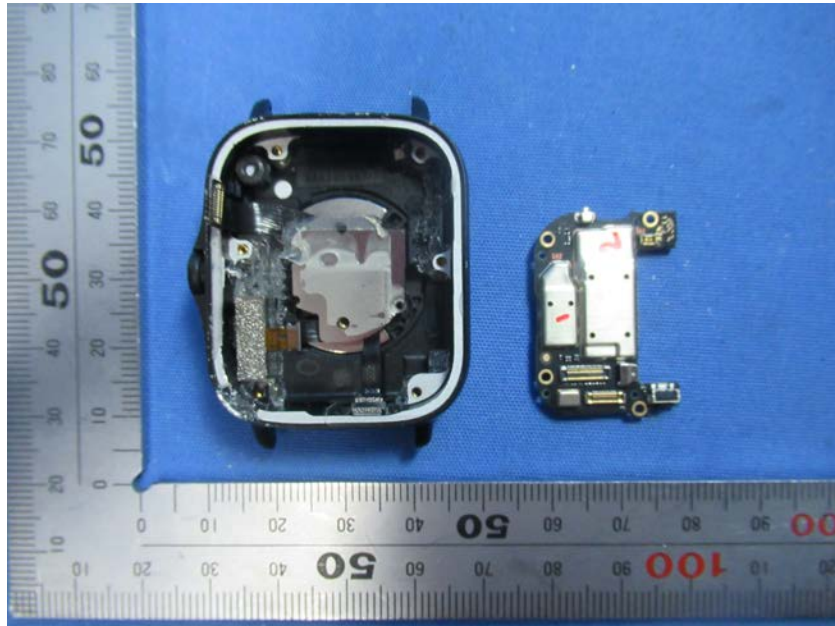

## **Internal Photos**

<b>Applicant:</b>	Anhui Huami Information Technology Co., Ltd.
<b>Address of Applicant:</b>	Room 1201, Building A4, National Animation Industry Base, No.800 Wangjiang West Road, Gaoxin District, Hefei, Anhui, China
<b>Equipment Under Test (EUT):</b>	
<b>Product Name:</b>	Amazfit GTS 2e
<b>Model No.:</b>	A2021

**End**