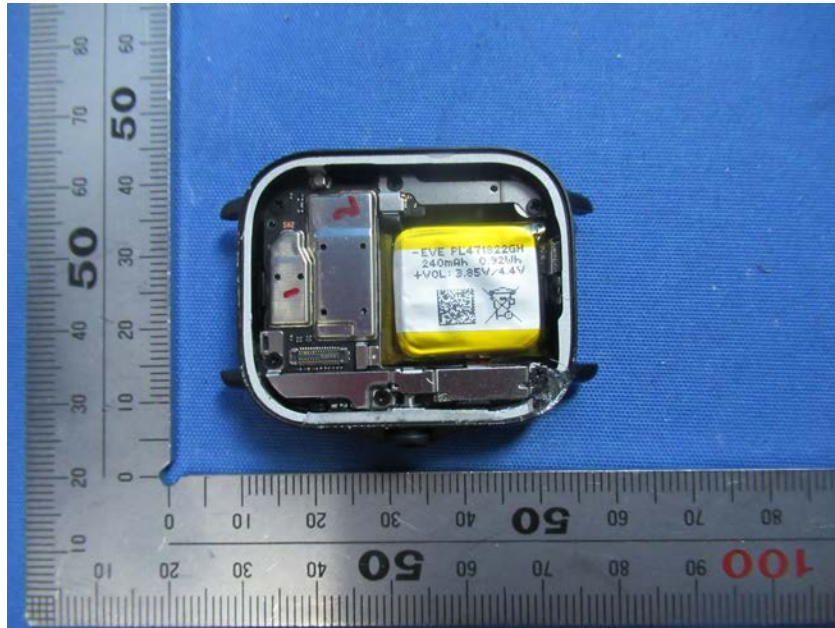

## **Internal Photos**

<b>Applicant:</b>	Anhui Huami Information Technology Co., Ltd.
<b>Address of Applicant:</b>	Room 1201, Building A4, National Animation Industry Base, No.800 Wangjiang West Road, Gaoxin District, Hefei, Anhui, China
<b>Equipment Under Test (EUT):</b>	
<b>Product Name:</b>	Amazfit GTS 2e
<b>Model No.:</b>	A2021

**End**