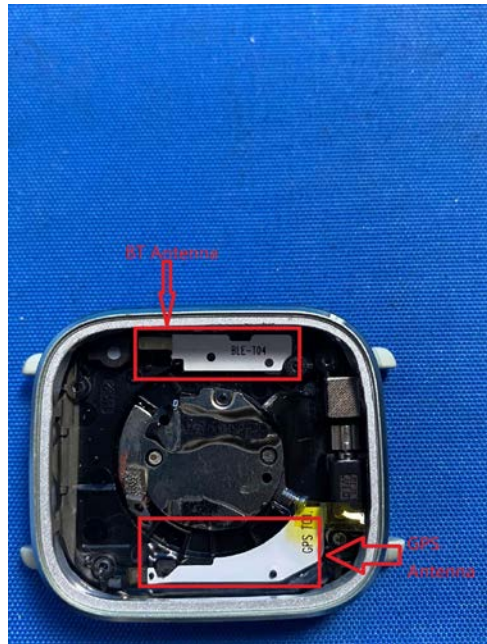

Internal Photos

| | |
|------------------------------------|---|
| Applicant: | Anhui Huami Information Technology Co.,Ltd. |
| Address of Applicant: | Room 1201, Building A4, National Animation Industry Base, No. 800 Wangjiang West Road, Gaoxin District, Hefei, Anhui, China |
| Equipment Under Test (EUT): | |
| Product Name: | Amazfit GTS 2 mini |
| Model No.: | A2018 |