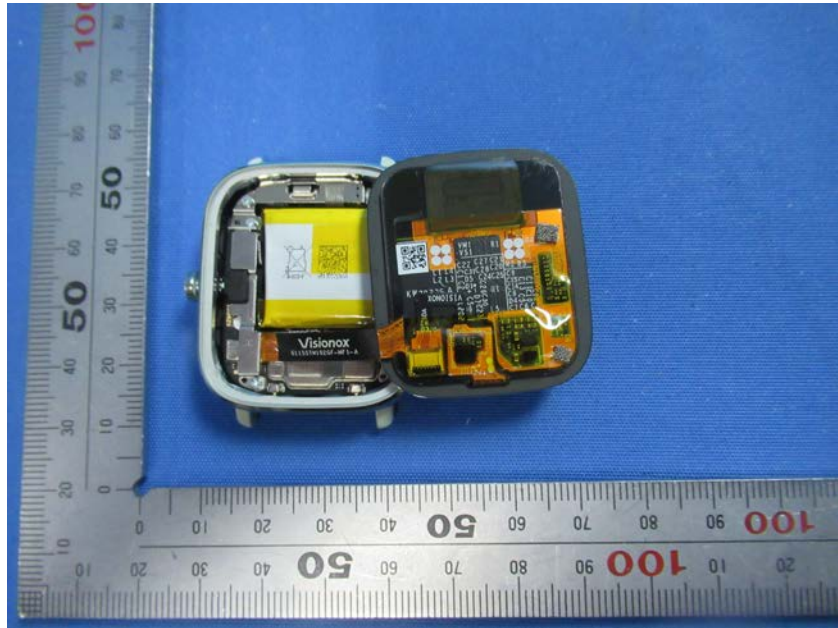

Internal Photos

| | |
|------------------------------------|---|
| Applicant: | Anhui Huami Information Technology Co.,Ltd. |
| Address of Applicant: | Room 1201, Building A4, National Animation Industry Base, No. 800 Wangjiang West Road, Gaoxin District, Hefei, Anhui, China |
| Equipment Under Test (EUT): | |
| Product Name: | Amazfit GTS 2 mini |
| Model No.: | A2018 |