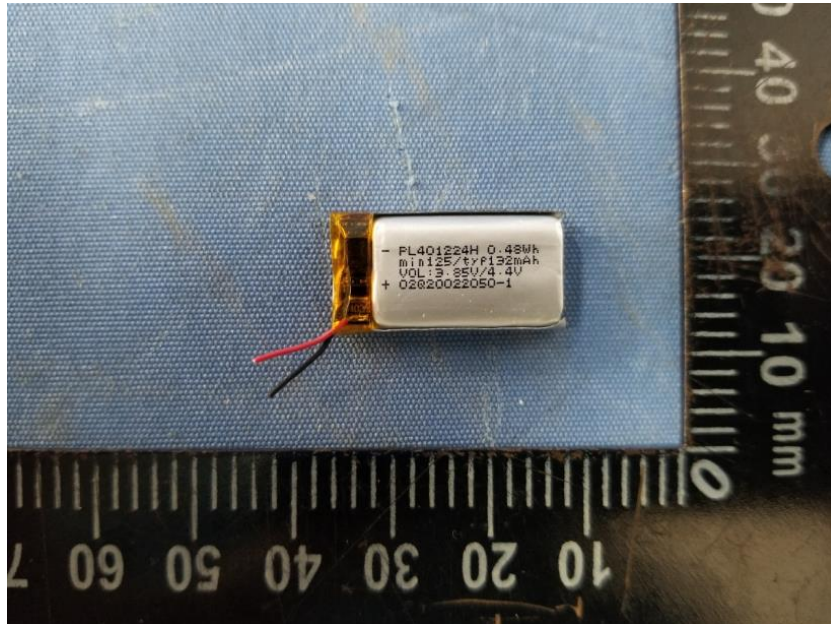

Internal Picture

Internal view of EUT

Internal view of EUT

Internal view of EUT

Front view of PCB

Internal view of EUT

Antenna of EUT

Back view of PCB

Internal battery pack (EVE PL401223GH)

Internal battery pack (Everpower PL401224H)

Internal battery pack (ATL PL401323)