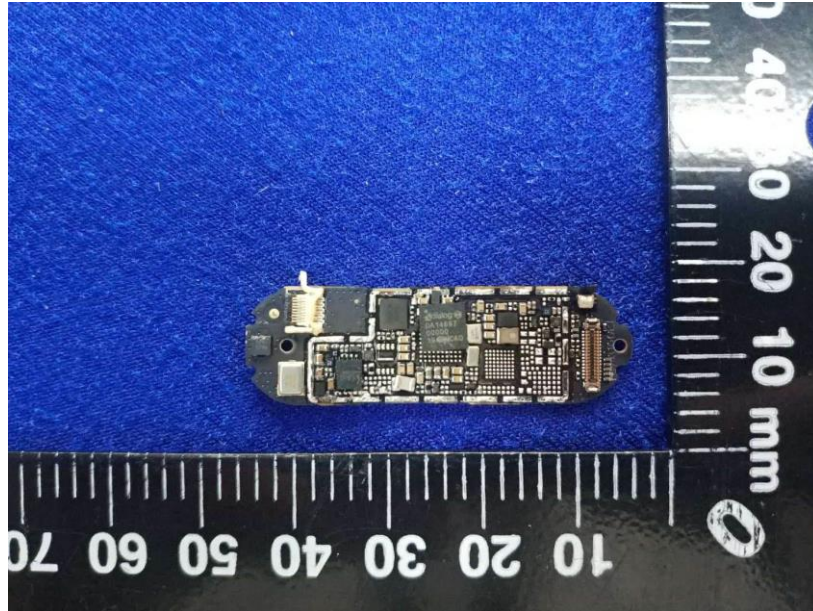

Internal Picture

Internal view of EUT

Internal view of EUT

Internal view of EUT

Front view of PCB

Internal view of EUT

Antenna of EUT

Back view of PCB

Internal battery pack (EVE PL401223GH)

Internal battery pack (Everpower PL401224H)

Internal battery pack (ATL PL401323)