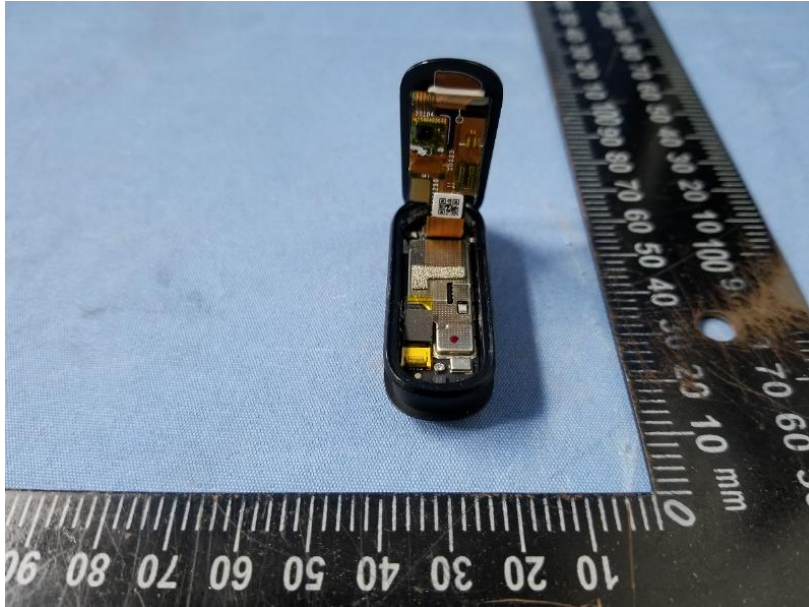

Internal Picture

Internal view of EUT

Internal view of EUT

Internal view of EUT

Front view of PCB

Internal view of EUT

Antenna of EUT

Back view of PCB

Internal battery pack (EVE PL401223GH)

Internal battery pack (Everpower PL401224H)

Internal battery pack (ATL PL401323)