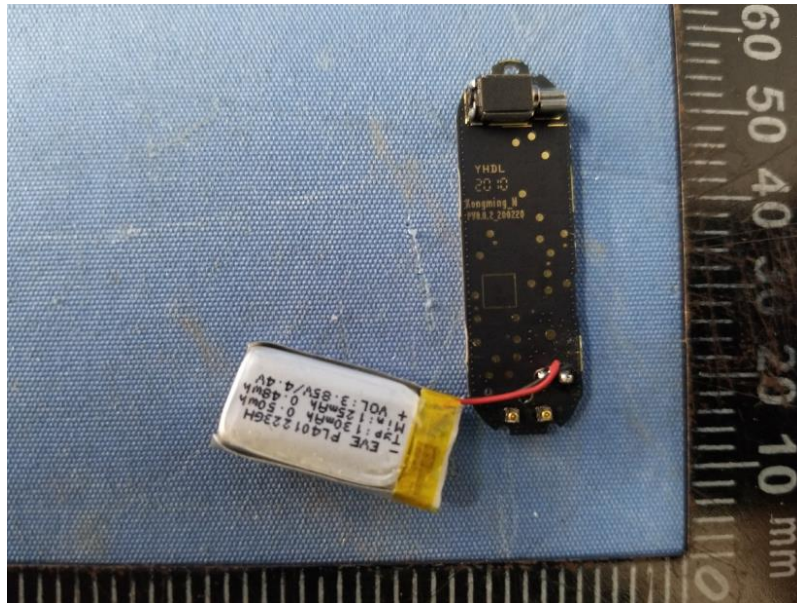

Internal Picture

Internal view of EUT

Internal view of EUT

Internal view of EUT

Front view of PCB

Internal view of EUT

Antenna of EUT

Back view of PCB

Internal battery pack (EVE PL401223GH)

Internal battery pack (Everpower PL401224H)

Internal battery pack (ATL PL401323)