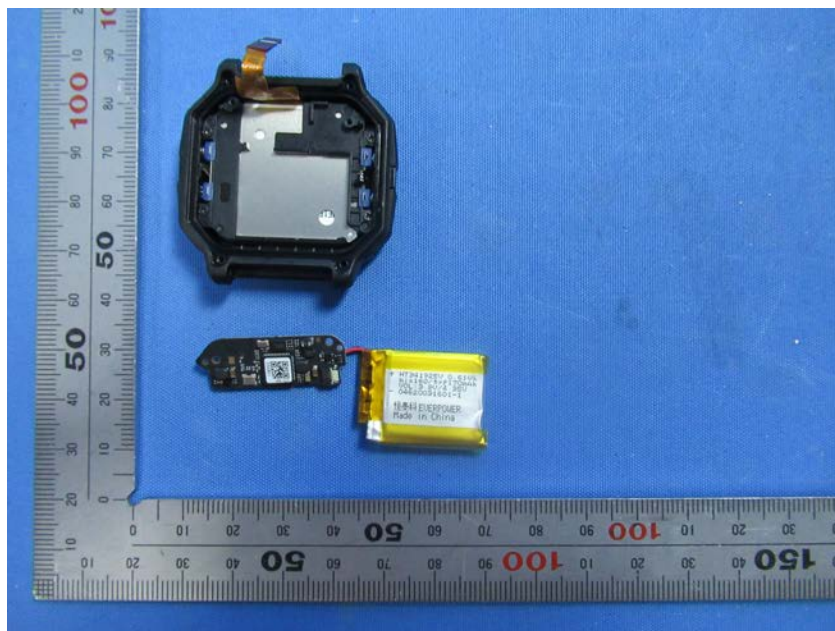

## **Internal Photos**

<b>Applicant:</b>	Anhui Huami Information Technology Co., Ltd.
<b>Address of Applicant:</b>	Room 1201, Building A4, National Animation Industry Base, No.800 Wangjiang West Road, Gaoxin District, Hefei, Anhui, China
<b>Equipment Under Test (EUT):</b>	
<b>Product Name:</b>	Amazfit Neo
<b>Model No.:</b>	A2001

**End**