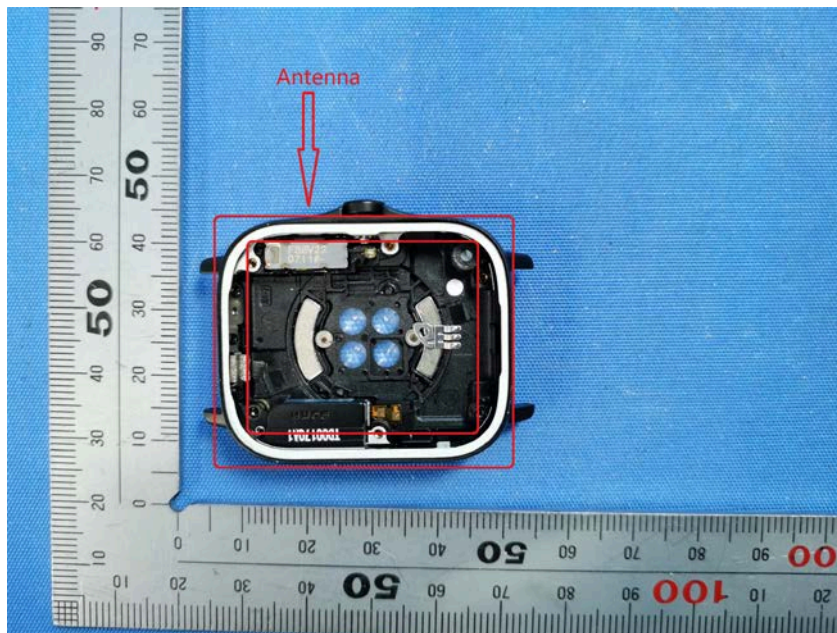

## **Internal Photos**

<b>Applicant:</b>	Anhui Huami Information Technology Co., Ltd.
<b>Address of Applicant:</b>	Room 1201, Building A4, National Animation Industry Base, No. 800 Wangjiang West Road, Gaoxin District, Hefei, Anhui, China
<b>Equipment Under Test (EUT):</b>	
<b>Product Name:</b>	Amazfit GTS 2
<b>Model No.:</b>	A1969