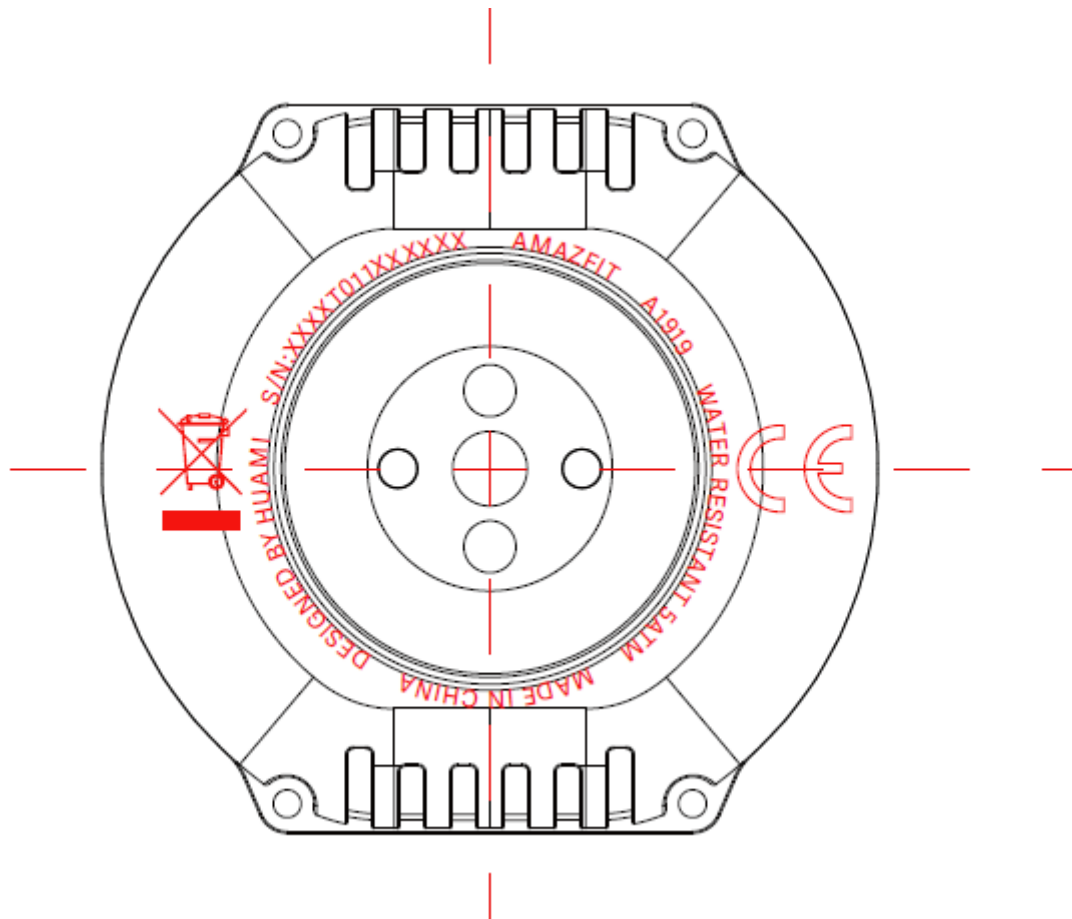

More  
Settings

Settings

- Watch face settings
- Screen-on duration
- Press & hold the button
- System

System

- About
- Regulation
- Reboot
- Shut down
- Factory Reset

Model: A1919  
FCC ID: 2AC8UA1919  
IC: 21806-A1919

Remark: The product is small to place the FCC statement on the product and it be placed in the user manual which the device is marketed.