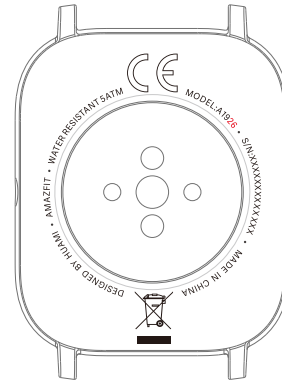

Regulation 09:21

Model: A1914
FCC ID: 2AC8UA1914
IC: 21806-A1914
CAN ICES-3(B)/NMB-3(B)

R-C-hM6-A1914
 3.5mm
R 018-190247

09:21

-  Alarm
-  More
-  Settings

Settings 09:21

-  Watch face settings
-  Screen-on duration
-  Press & hold the button
-  Quick start-up
-  Other calendars
-  First day of week
-  System

System 09:21

- About
- Regulation
- Reboot

Regulation 09:21

Model: A1926

FCC ID: 2AC8UA1914

IC: 21806-A1914
CAN ICES-3(B)/NMB-3(B)

R-C-hM6-A1914

 3.5mm

018-190247

Remark: The product is small to place the FCC statement on the product and it be placed in the user manual which the device is marketed.