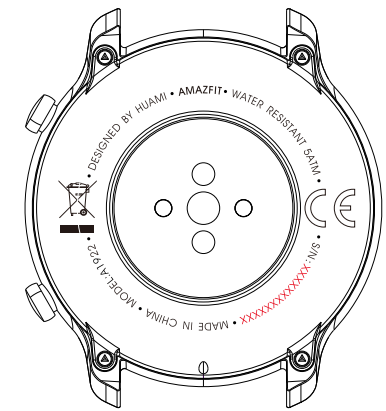

 Settings

Settings

-  Watch face settings
-  Screen-on duration
-  Press & hold the button
-  Quick start-up
-  Other calendars
-  First day of week
-  System

System

- About
- Regulation
- Reboot
- Shut down
- Factory Reset

Model: A1902
FCC ID: 2AC8UA1902
IC: 21806-A1902

CCXX00XX0000X0

R 018-190197

RXXXXX
RoHS (Pb)

R-C-hM6-A1902

Remark: The product is small to place the FCC statement on the product and it be placed in the user manual which the device is marketed