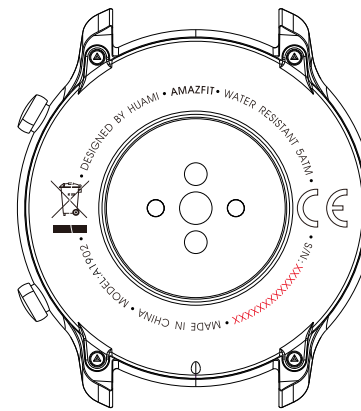

 Settings

Settings

-  Watch face settings
-  Screen-on duration
-  Press & hold the button
-  Quick start-up
-  Other calendars
-  First day of week
-  System

System

- About
- Regulation
- Reboot
- Shut down
- Factory Reset

Model: A1902
FCC ID: 2AC8UA1902
IC: 21806-A1902

CCXX00XX0000X0

R 018-190197

RXXXXX
RoHS (Pb)

R-C-hM6-A1902

Remark: The product is small to place the FCC statement on the product and it be placed in the user manual which the device is marketed