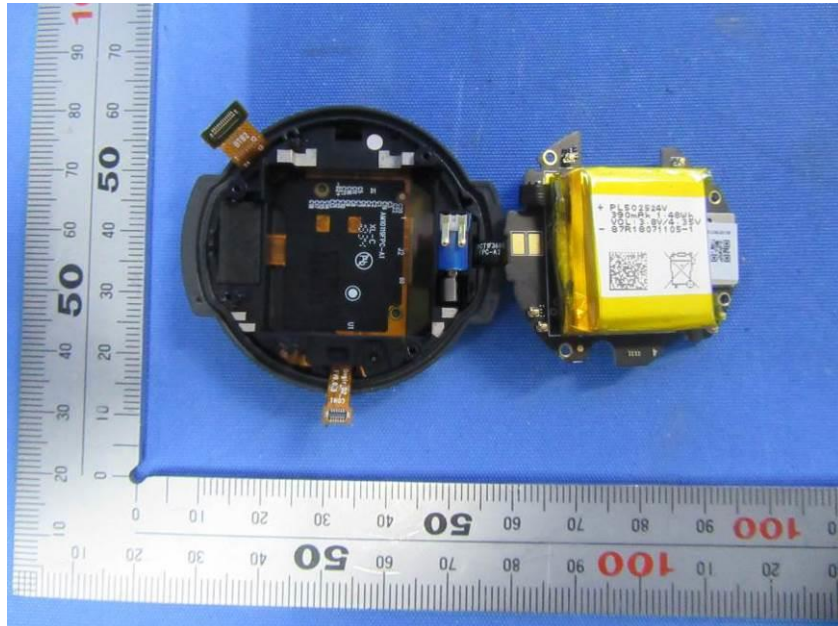

Internal Photos

| | |
|------------------------------------|---|
| Applicant: | Anhui Huami Information Technology Co.,Ltd. |
| Address of Applicant: | Room 1201, Building A4, National Animation Industry Base, No.800 Wangjiang West Road, Gaoxin District, Hefei, Anhui, China |
| Equipment Under Test (EUT): | |
| Product Name: | Amazfit Verge |
| Model No.: | A1811 |