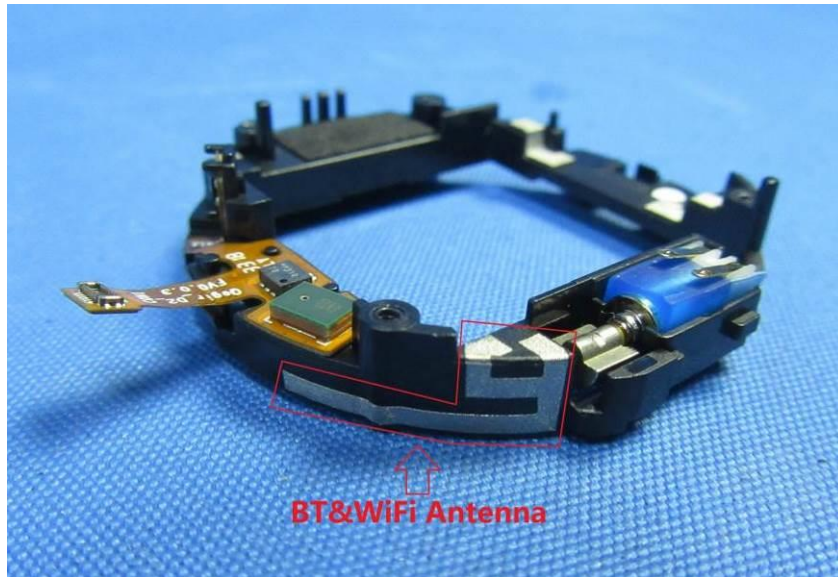

Internal Photos

| | |
|------------------------------------|---|
| Applicant: | Anhui Huami Information Technology Co.,Ltd. |
| Address of Applicant: | Room 1201, Building A4, National Animation Industry Base, No.800 Wangjiang West Road, Gaoxin District, Hefei, Anhui, China |
| Equipment Under Test (EUT): | |
| Product Name: | Amazfit Verge |
| Model No.: | A1811 |