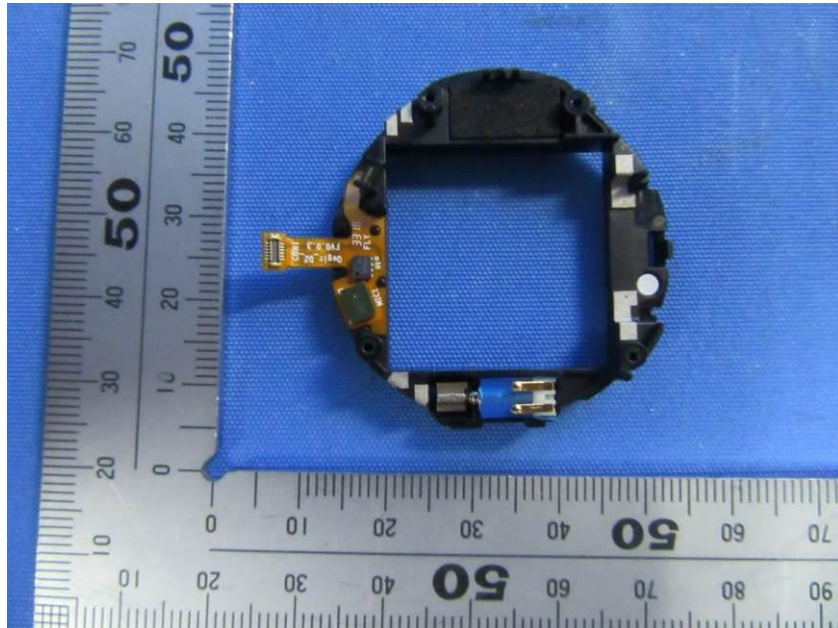

Internal Photos

| | |
|------------------------------------|---|
| Applicant: | Anhui Huami Information Technology Co.,Ltd. |
| Address of Applicant: | Room 1201, Building A4, National Animation Industry Base, No.800 Wangjiang West Road, Gaoxin District, Hefei, Anhui, China |
| Equipment Under Test (EUT): | |
| Product Name: | Amazfit Verge |
| Model No.: | A1811 |