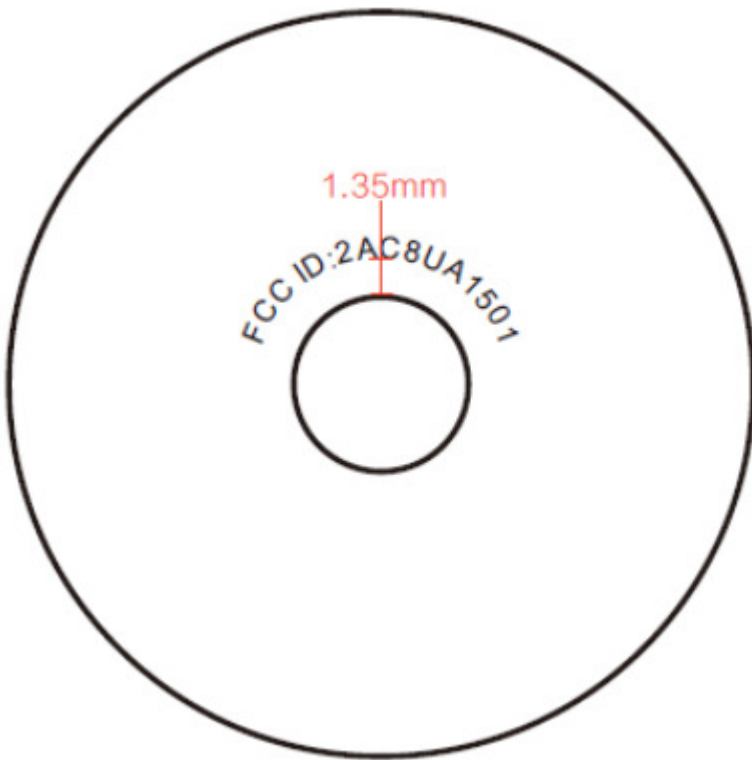

FCC ID

Font: Arial
Size: 3pt