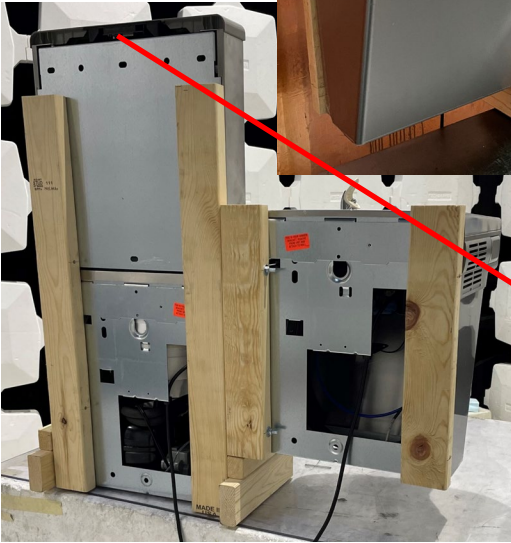

Internal Photos

Connected Enhanced ezH2O Bottle Filling Station and Cooler

Front

Back

Filter NFC Board w/NFC transceiver and antenna

Internal Photos

Connected Enhanced ezH2O Bottle Filling Station and Cooler

Front

Back

Endpoint PlumbSMART Board w/LoRa transceiver and antenna