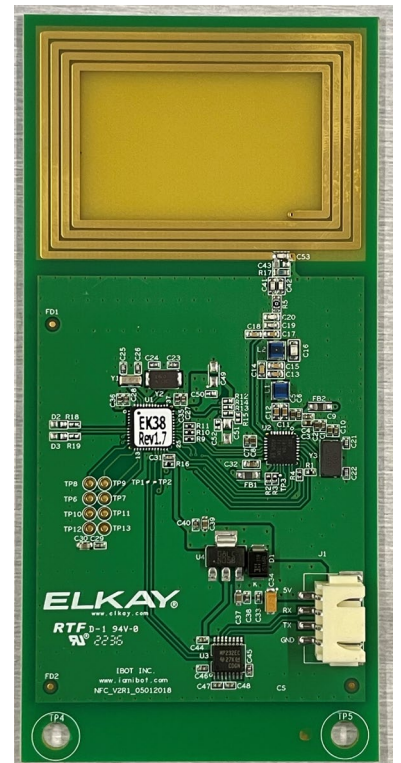

Internal Photos

Connected Enhanced ezH2O Bottle Filling Station and Cooler

Front

Back

Filter NFC Board w/NFC transceiver and antenna

Internal Photos

Connected Enhanced ezH2O Bottle Filling Station and Cooler

Front

Back

Endpoint PlumbSMART Board w/LoRa transceiver and antenna