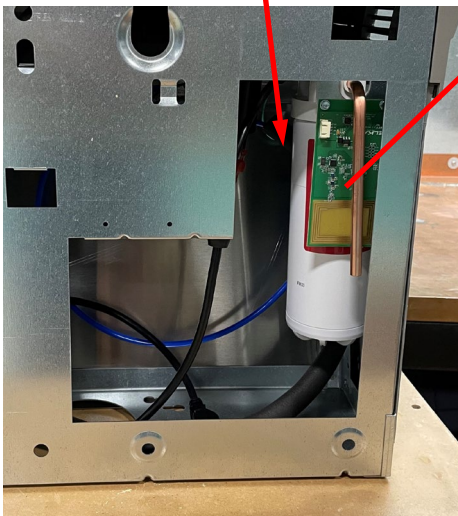

Internal Photos

Connected Enhanced ezH2O Bottle Filling Station and Cooler

Front

Back

Filter NFC Board w/NFC transceiver and antenna

Internal Photos

Connected Enhanced ezH2O Bottle Filling Station and Cooler

Front

Back

Endpoint PlumbSMART Board w/LoRa transceiver and antenna