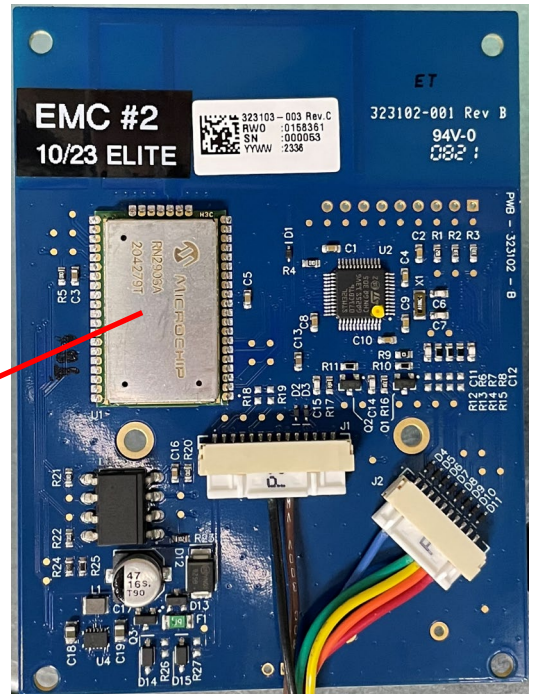

Internal Photos

Connected Enhanced ezH2O Bottle Filling Station and Cooler

Front

Back

Filter NFC Board w/NFC transceiver and antenna

Internal Photos

Connected Enhanced ezH2O Bottle Filling Station and Cooler

Front

Back

Endpoint PlumbSMART Board w/LoRa transceiver and antenna