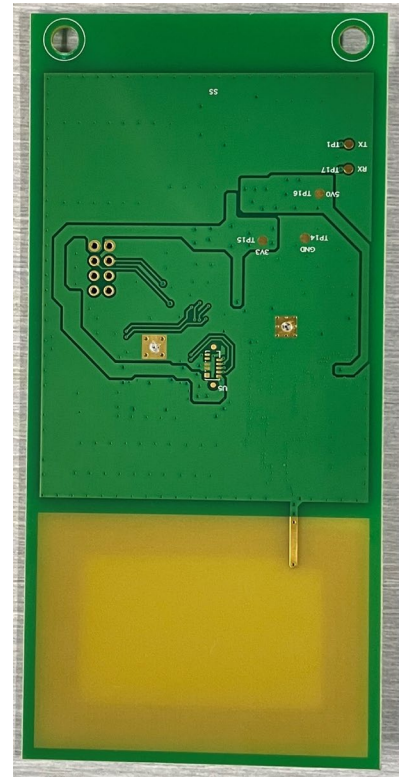

Internal Photos

Connected Enhanced ezH2O Bottle Filling Station and Cooler

Front

Back

Filter NFC Board w/NFC transceiver and antenna

Internal Photos

Connected Enhanced ezH2O Bottle Filling Station and Cooler

Front

Back

Endpoint PlumbSMART Board w/LoRa transceiver and antenna