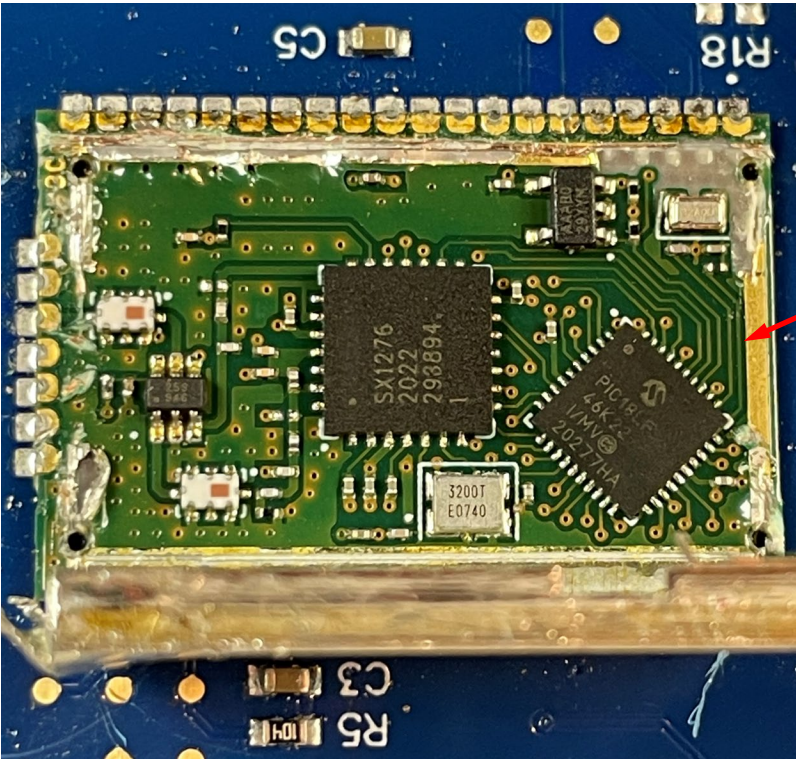

Internal Photos

Connected Enhanced ezH2O Bottle Filling Station and Cooler

Front

Back

Filter NFC Board w/NFC transceiver and antenna

Internal Photos

Connected Enhanced ezH2O Bottle Filling Station and Cooler

Front

Back

Endpoint PlumbSMART Board w/LoRa transceiver and antenna