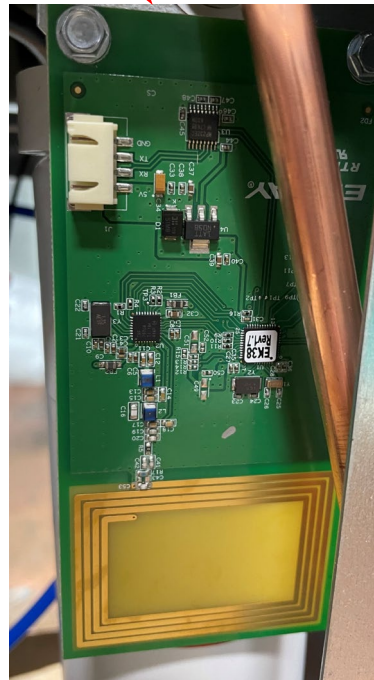

External Photos

Connected Enhanced ezH2O Bottle Filling Station and Cooler

External Photos

Connected Enhanced ezH2O Bottle Filling Station and Cooler

**Endpoint PlumbSMART Board
w/LoRa transceiver and antenna**

**Filter NFC Board w/NFC
transceiver and antenna**