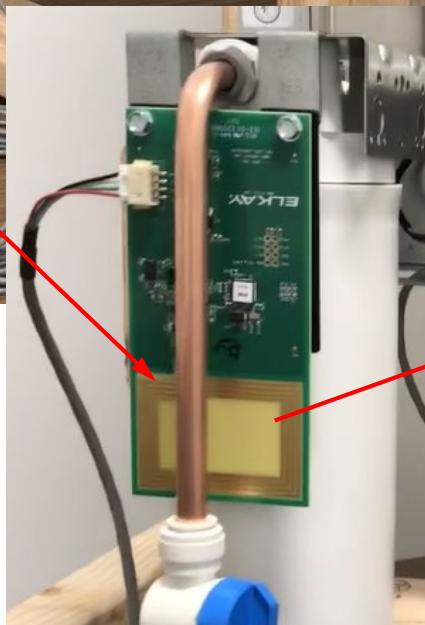

Elkay ezH2O Liv Internal Photos

Test unit: **LBWD06WH** (shown with cover removed)

Filter NFC Board
w/Antenna

Elkay ezH2O Liv Internal Photos

Test unit: **LBWD00WHC** (shown with covers removed)

Filter NFC Board
w/Antenna