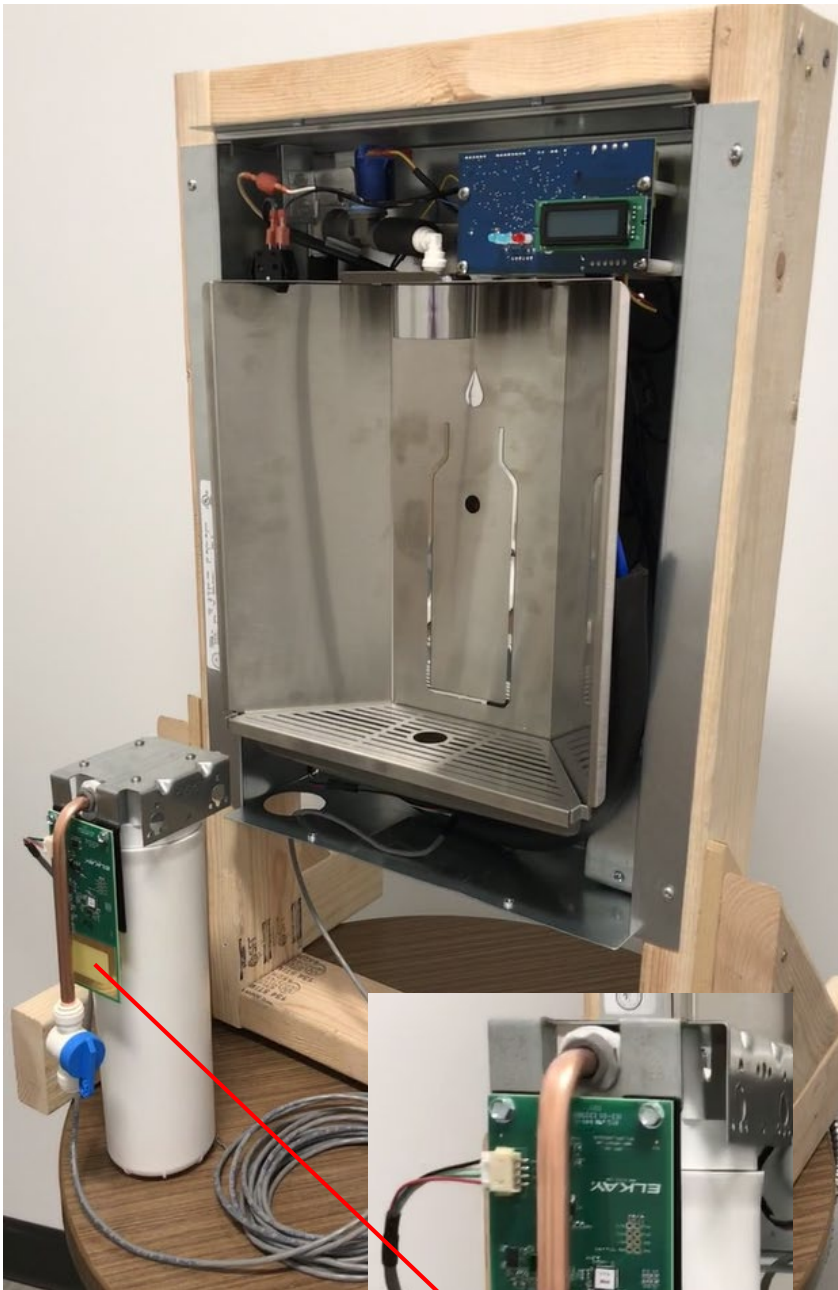

Elkay ezH2O Liv Internal Photos

Test unit: **LBWD06WH** (shown with cover removed)

Filter NFC Board
w/Antenna

Elkay ezH2O Liv Internal Photos

Test unit: **LBWD00WHC** (shown with covers removed)

Filter NFC Board
w/Antenna