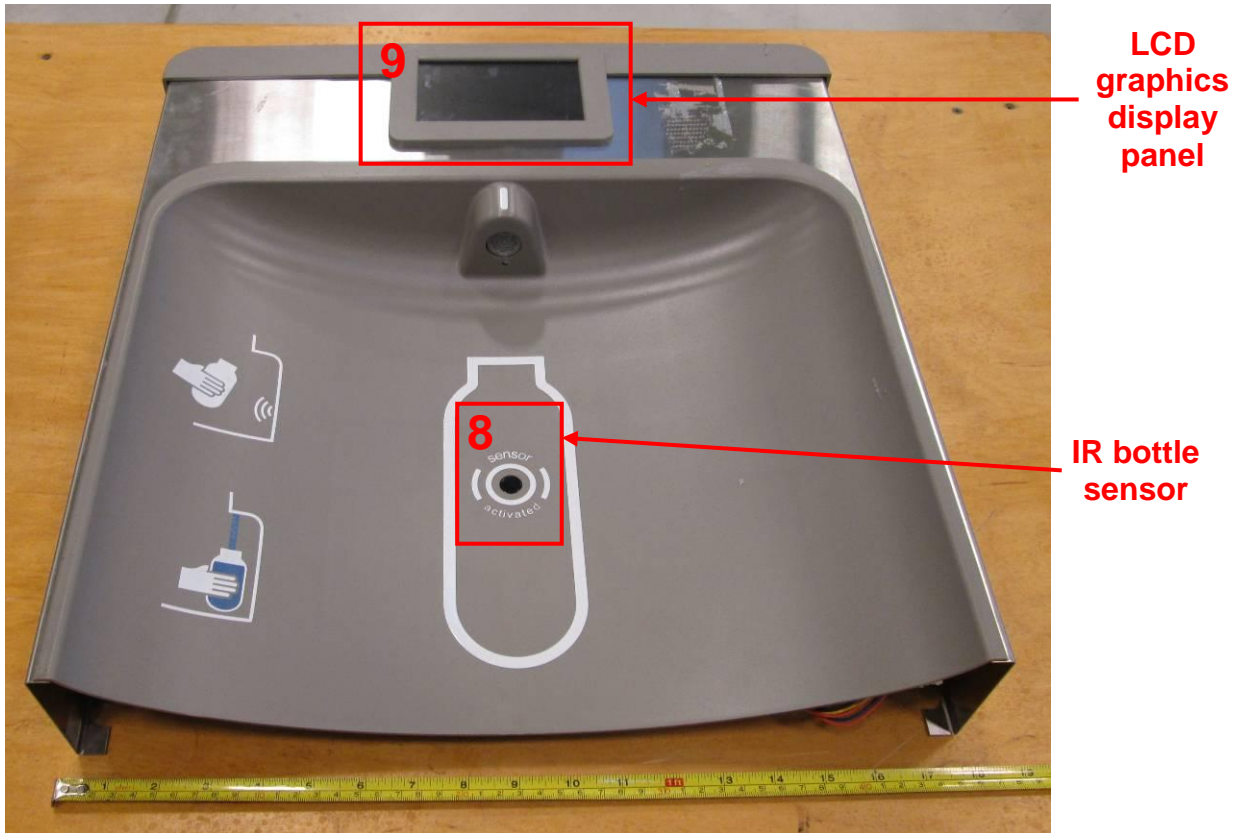

**Graphics  
Display &  
Bottle Filler**

**Fountain**

Photo 3. EUT – External view, Fountain detached from display.

Photo 4. EUT – Exterior view, Part # 1  
Graphics Display & Bottle Filler, detached from fountain, view 1

Photo 5. EUT – External view, side 1  
With Alpha-numeric Display (back view is identical to photo #2)

10

Alpha-numeric  
Display &  
Bottle Filler

2

Fountain

Photo 6. EUT – External view, side 1  
With Alpha-numeric Display (back view is identical to photo #2)

Filter  
Status LEDs

Alpha-numeric  
display

IR bottle  
sensor