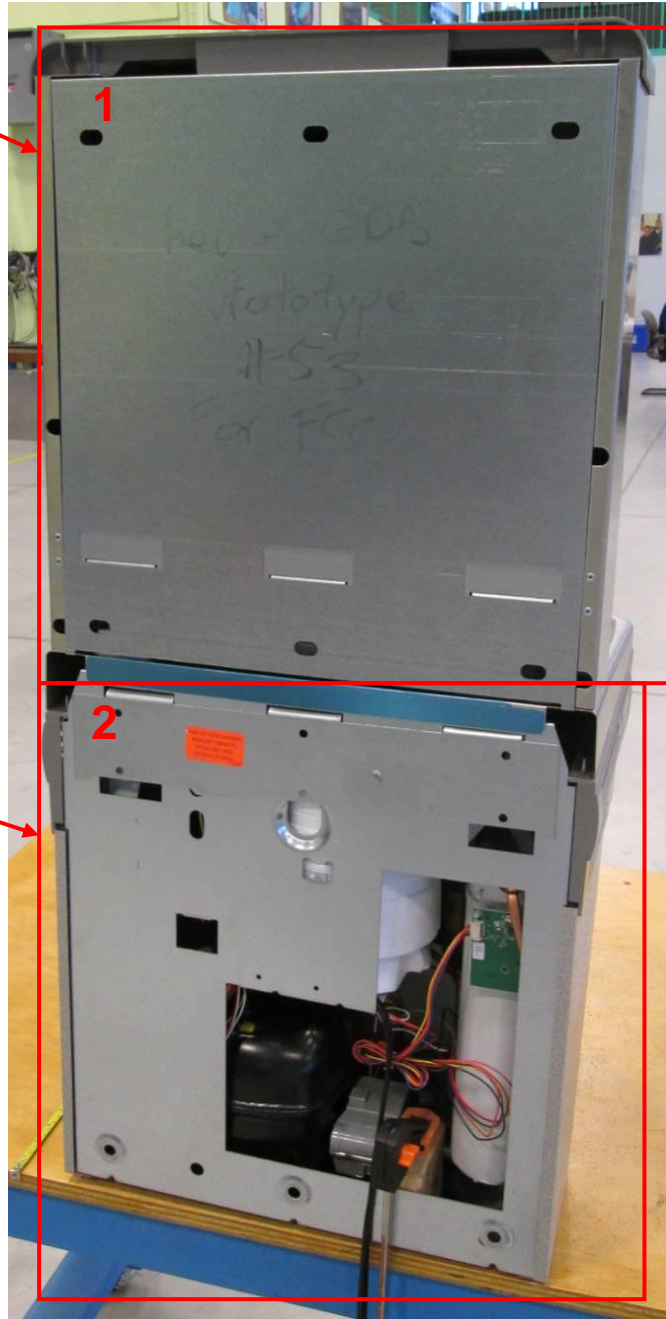

## External Photos

Refer also to Internal Photos for references

Photo 1. EUT – External view, side 1  
With Graphics Display

Photo 2. EUT – External view, side 2  
With Graphics Display (Alpha-numeric Display side 2 is identical)

**Graphics  
Display &  
Bottle Filler**

**Fountain**

Photo 3. EUT – External view, Fountain detached from display.

Photo 4. EUT – Exterior view, Part # 1  
Graphics Display & Bottle Filler, detached from fountain, view 1

Photo 5. EUT – External view, side 1  
With Alpha-numeric Display (back view is identical to photo #2)

10

Alpha-numeric  
Display &  
Bottle Filler

2

Fountain

Photo 6. EUT – External view, side 1  
With Alpha-numeric Display (back view is identical to photo #2)

Filter  
Status LEDs

Alpha-numeric  
display

IR bottle  
sensor