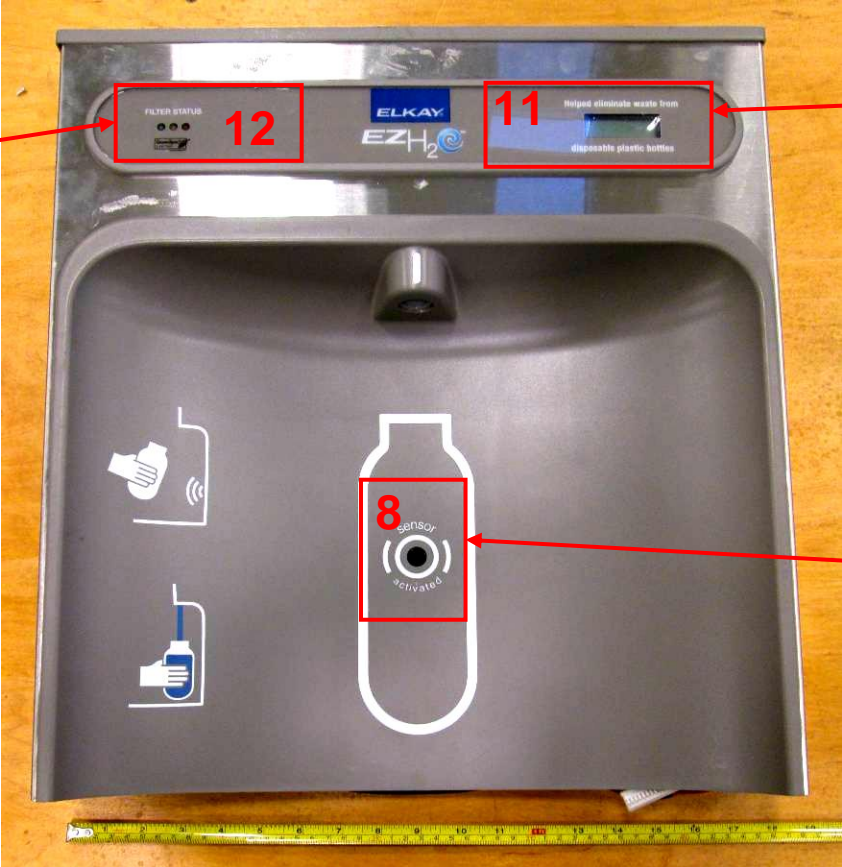

**Graphics  
Display &  
Bottle Filler**

**Fountain**

Photo 3. EUT – External view, Fountain detached from display.

Photo 4. EUT – Exterior view, Part # 1  
Graphics Display & Bottle Filler, detached from fountain, view 1

Photo 5. EUT – External view, side 1  
With Alpha-numeric Display (back view is identical to photo #2)

10

Alpha-numeric  
Display &  
Bottle Filler

2

Fountain

Photo 6. EUT – External view, side 1  
With Alpha-numeric Display (back view is identical to photo #2)

Filter  
Status LEDs

Alpha-numeric  
display

IR bottle  
sensor