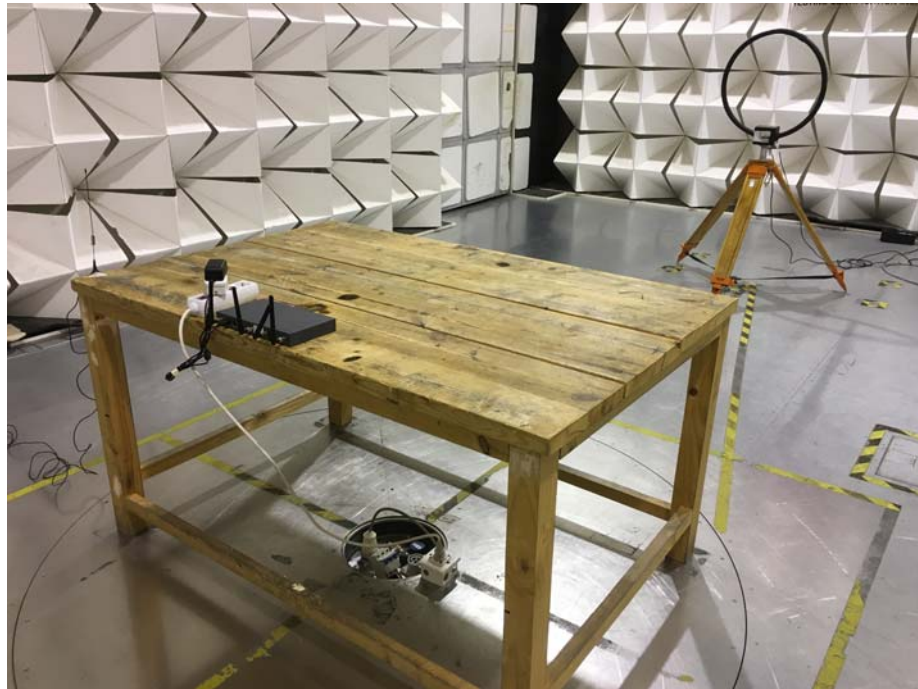

**Photographs –Constructional Details**

**3G/4G Setup photo Model R1 FCC ID: 2AC88-R1**

**Photograph - Spurious Emissions Radiated Test Setup**

Below 30MHz Test Site 2#

For 30MHz-1000MHz Test Site 2#