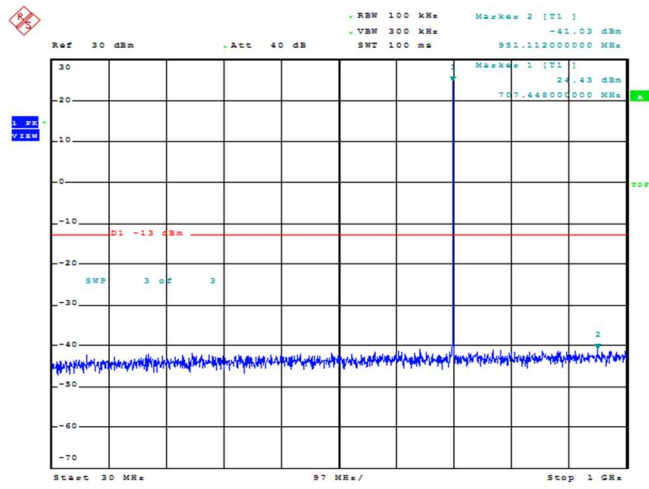

Band12-10MHz-16QAM-23095-1RB#0-Range2:1000~10000MHz

Date: 22.FEB.2022 12:34:20