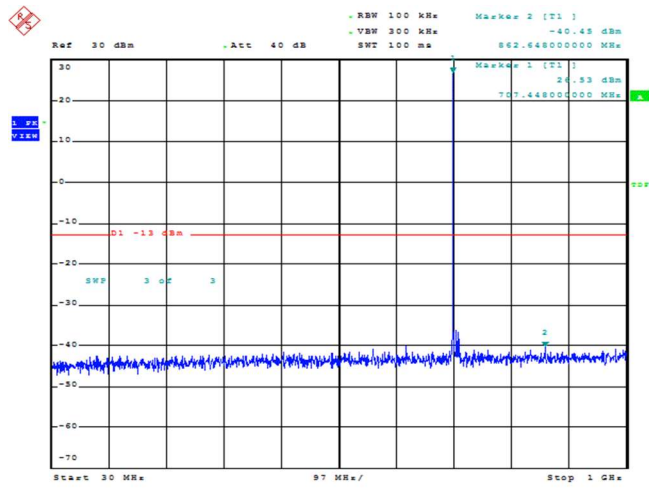

Band12-10MHz-QPSK-23095-1RB#0-Range2:1000~10000MHz

Date: 22.FEB.2022 12:33:57

Band12-10MHz-QPSK-23130-1RB#0-Range1:30~1000MHz