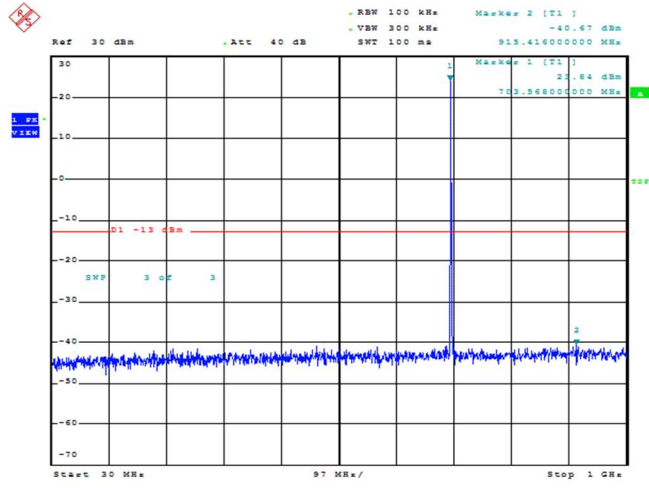

Band12-10MHz-16QAM-23060-1RB#0-Range2:1000~10000MHz

Date: 22.FEB.2022 12:33:30