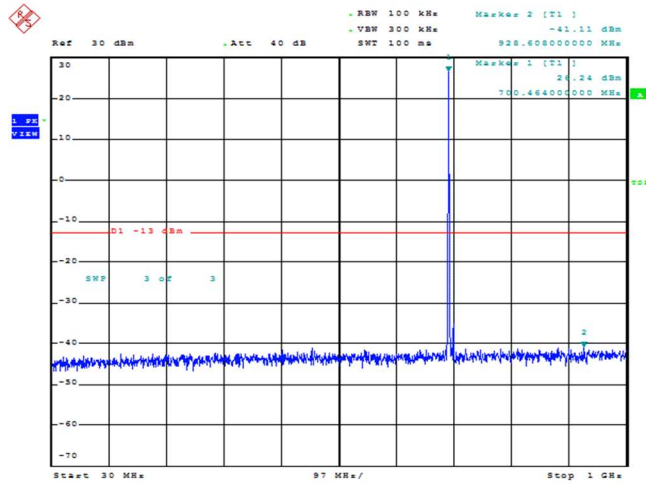

Date: 22.FEB.2022 12:26:00

Band12-5MHz-16QAM-23155-1RB#0-Range2:1000~10000MHz

Date: 22.FEB.2022 12:32:16

Band12-10MHz-QPSK-23060-1RB#0-Range1:30~1000MHz

Date: 22.FEB.2022 12:32:26

Band12-10MHz-QPSK-23060-1RB#0-Range2:1000~10000MHz