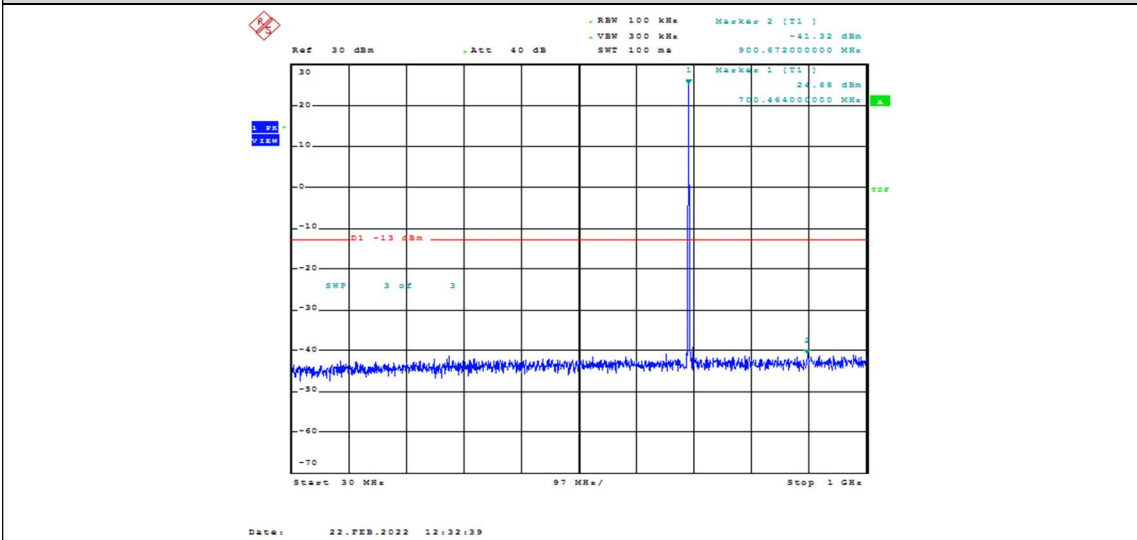

Band12-10MHz-QPSK-23130-1RB#0-Range2:1000~10000MHz