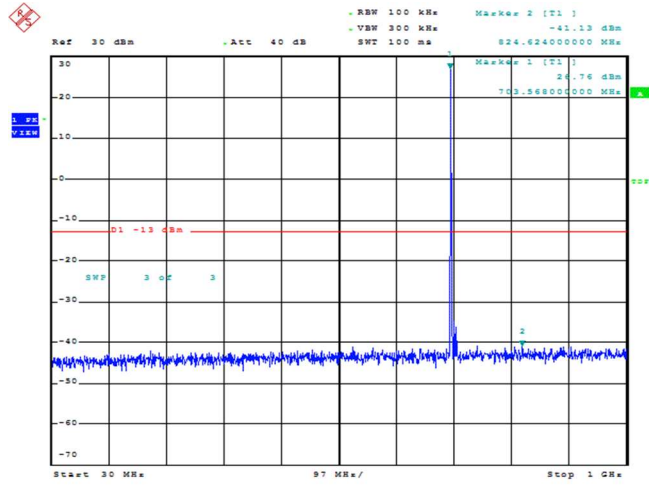

Date: 22.FEB.2022 12:26:00

Band12-5MHz-16QAM-23155-1RB#0-Range2:1000~10000MHz

Date: 22.FEB.2022 12:32:16

Band12-10MHz-QPSK-23060-1RB#0-Range1:30~1000MHz

Date: 22.FEB.2022 12:32:26

Band12-10MHz-QPSK-23060-1RB#0-Range2:1000~10000MHz