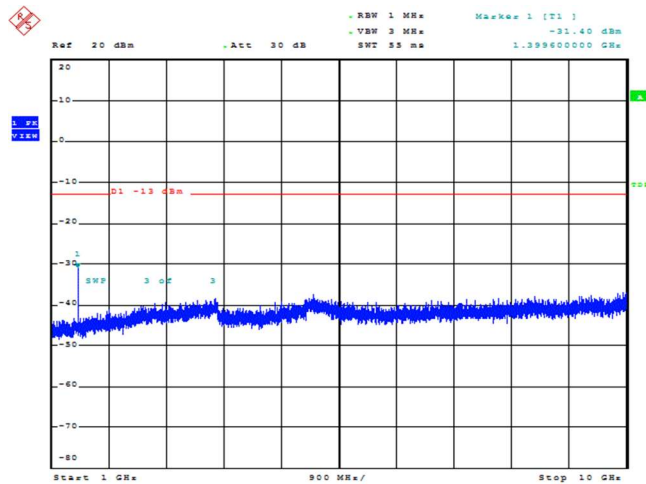

Date: 22.FEB.2022 12:26:00

Band12-5MHz-16QAM-23155-1RB#0-Range2:1000~10000MHz

Date: 22.FEB.2022 12:32:16

Band12-10MHz-QPSK-23060-1RB#0-Range1:30~1000MHz

Date: 22.FEB.2022 12:32:26

Band12-10MHz-QPSK-23060-1RB#0-Range2:1000~10000MHz