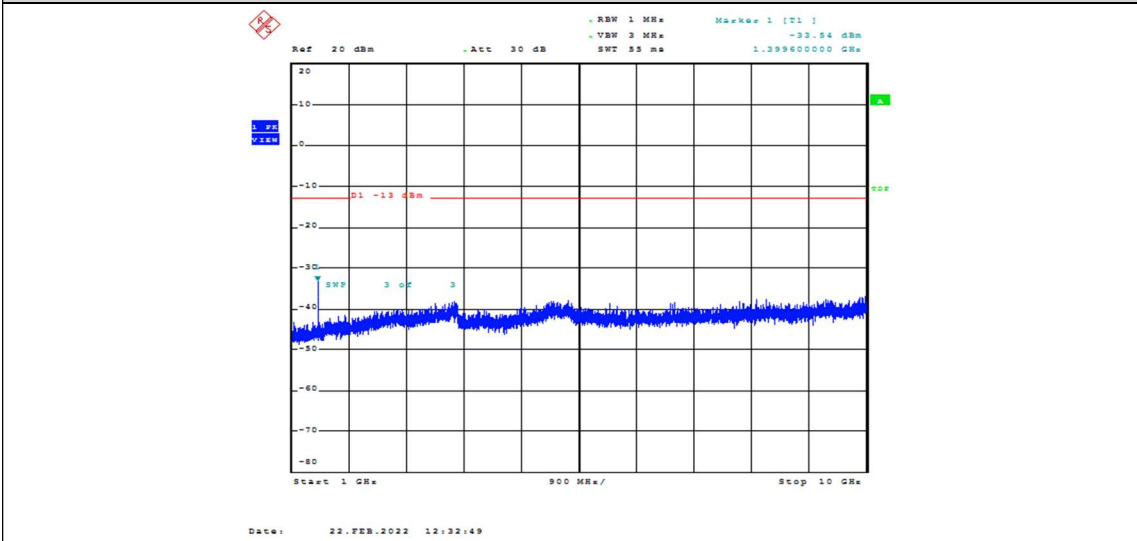

Band12-10MHz-16QAM-23060-1RB#0-Range1:30~1000MHz