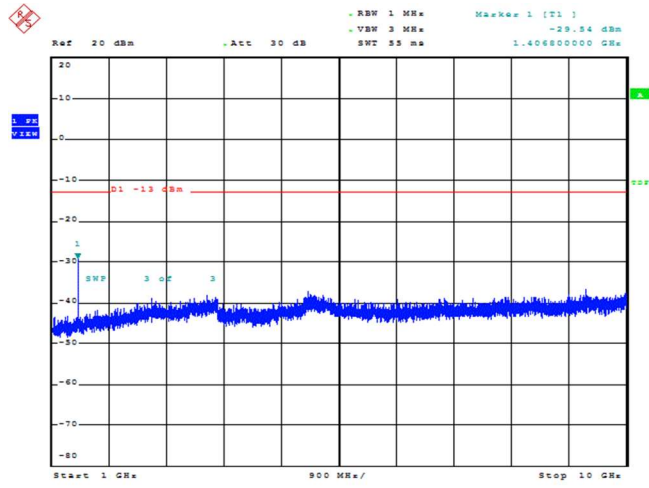

Band12-10MHz-QPSK-23095-1RB#0-Range1:30~1000MHz

Date: 22.FEB.2022 12:33:17