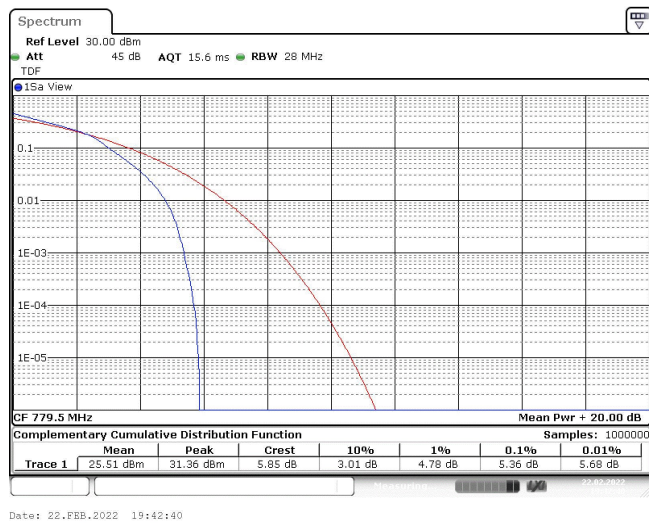

Band13-5MHz-16QAM-23205-1RB#0

Band13-5MHz-16QAM-23205-25RB#0