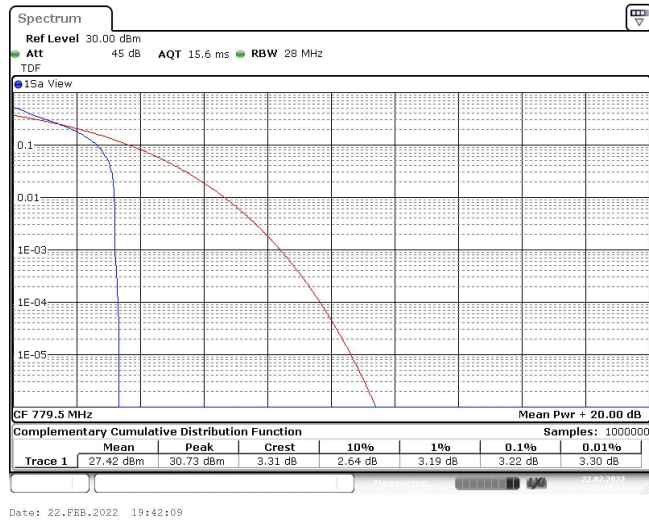

Test Graphs

Band13-5MHz-QPSK-23205-1RB#0