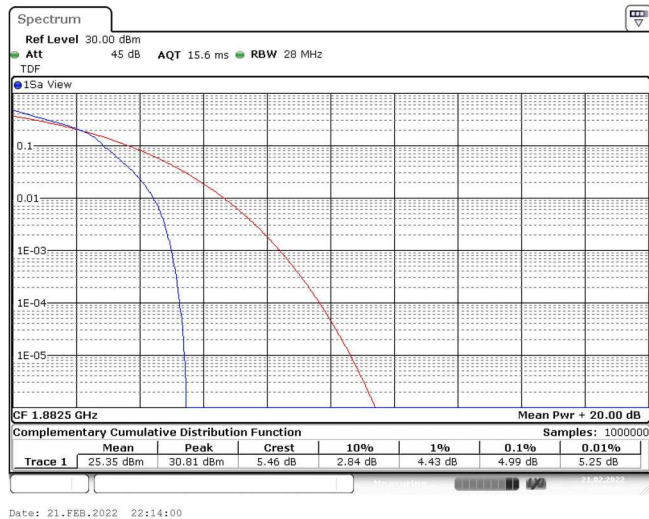

Band25-5MHz-QPSK-26665-25RB#0

Band25-5MHz-16QAM-26065-1RB#0

Band25-5MHz-16QAM-26065-25RB#0

Band25-5MHz-16QAM-26365-1RB#0

Band25-5MHz-16QAM-26365-25RB#0

Band25-5MHz-16QAM-26665-1RB#0

Band25-5MHz-16QAM-26665-25RB#0