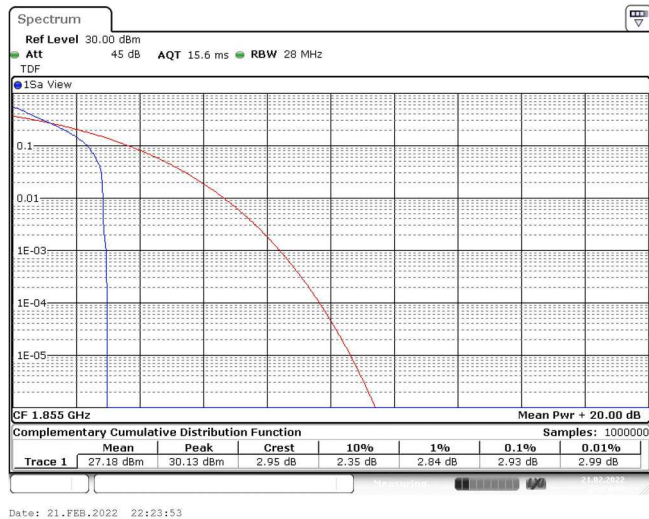

Band25-5MHz-QPSK-26665-25RB#0

Band25-5MHz-16QAM-26065-1RB#0

Band25-5MHz-16QAM-26065-25RB#0

Band25-5MHz-16QAM-26365-1RB#0

Band25-5MHz-16QAM-26365-25RB#0

Band25-5MHz-16QAM-26665-1RB#0

Band25-5MHz-16QAM-26665-25RB#0