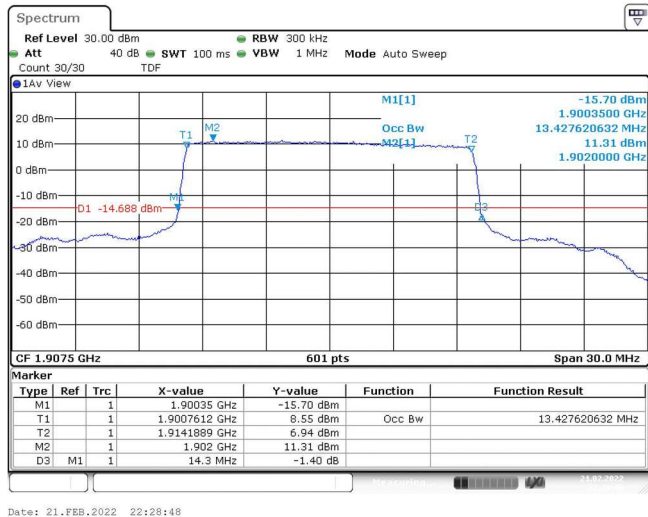

Band25-15MHz-QPSK-26615-75RB#0-13.428

Band25-15MHz-16QAM-26115-75RB#0-13.577

Band25-15MHz-16QAM-26365-75RB#0-13.478