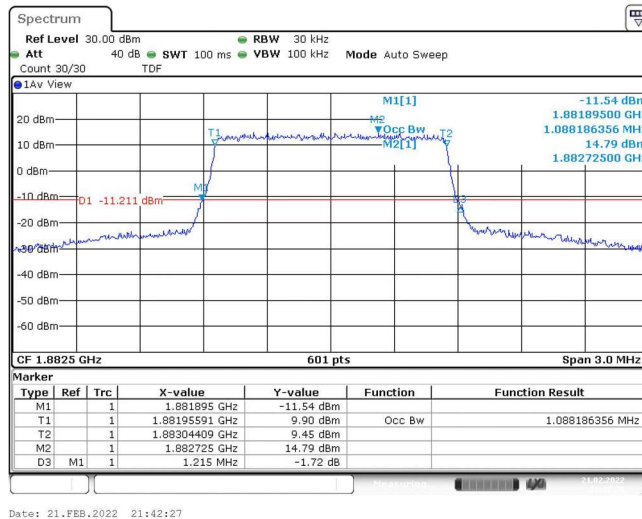

Band25-1.4MHz-QPSK-26047-6RB#0-1.093

Band25-1.4MHz-QPSK-26365-6RB#0-1.088