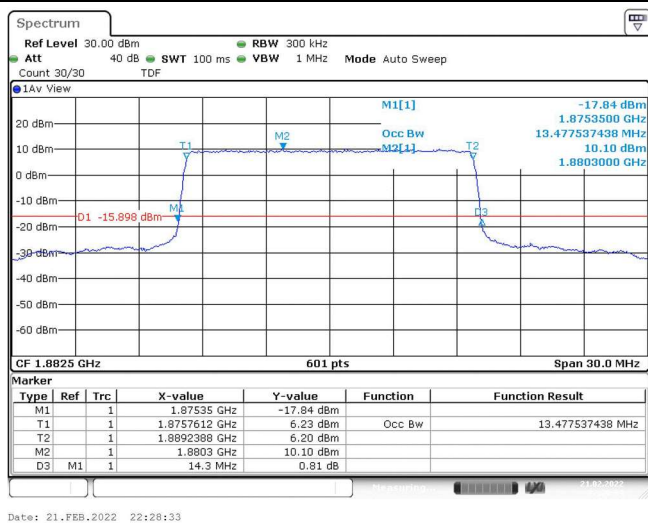

Band25-15MHz-16QAM-26115-75RB#0-13.577

Band25-15MHz-16QAM-26365-75RB#0-13.478