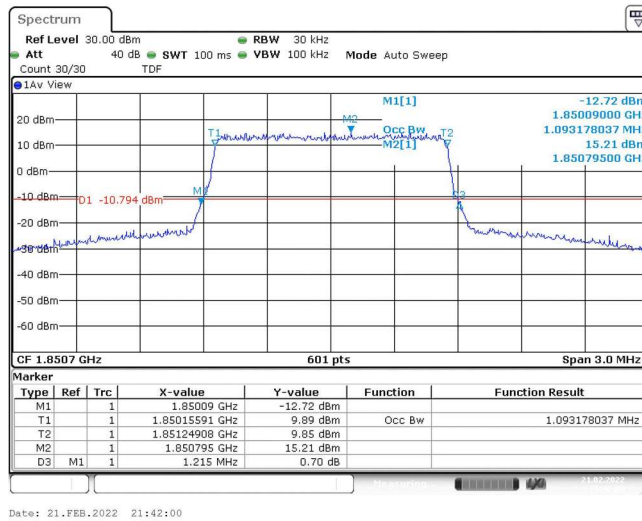

Test Graphs

Band25-1.4MHz-QPSK-26047-6RB#0-1.093