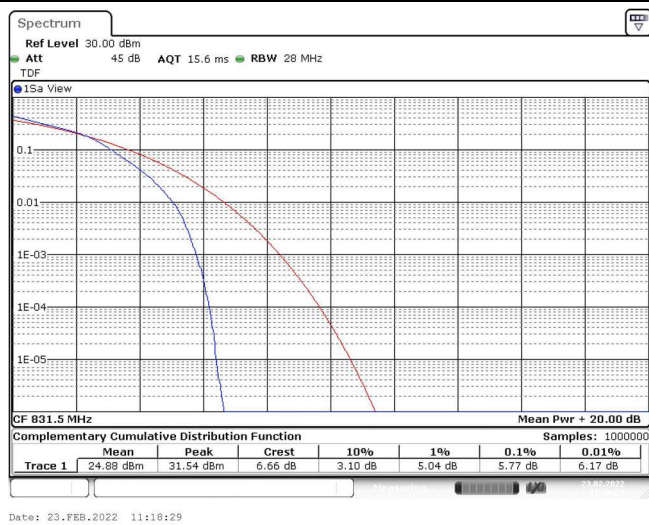

Band26-15MHz-16QAM-26865-1RB#0

Band26-15MHz-16QAM-26865-75RB#0