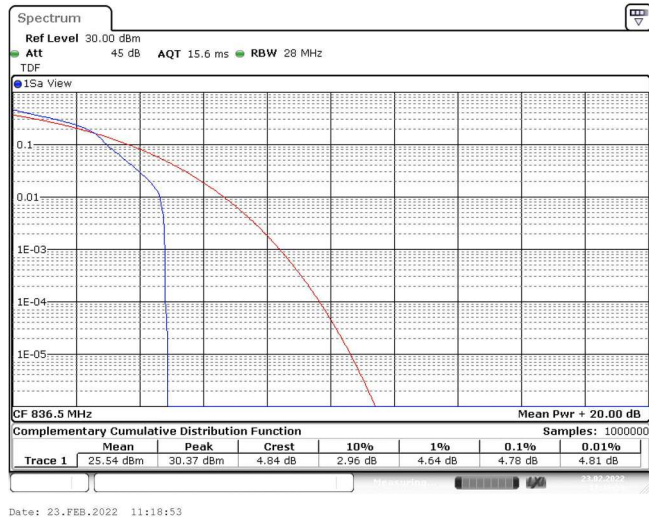

Band26-15MHz-16QAM-26915-1RB#0

Band26-15MHz-16QAM-26915-75RB#0

Band26-15MHz-16QAM-26965-1RB#0