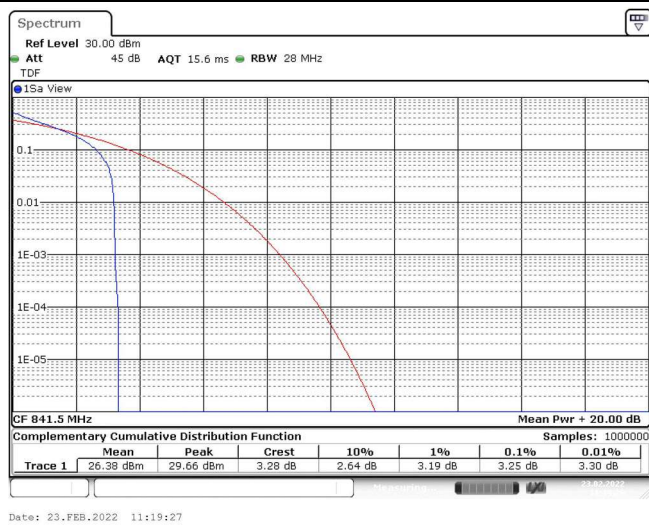

Band26-10MHz-16QAM-26990-50RB#0

Band26-15MHz-QPSK-26865-1RB#0

Band26-15MHz-QPSK-26865-75RB#0

Band26-15MHz-QPSK-26915-1RB#0

Band26-15MHz-QPSK-26915-75RB#0

Band26-15MHz-QPSK-26965-1RB#0

Band26-15MHz-QPSK-26965-75RB#0