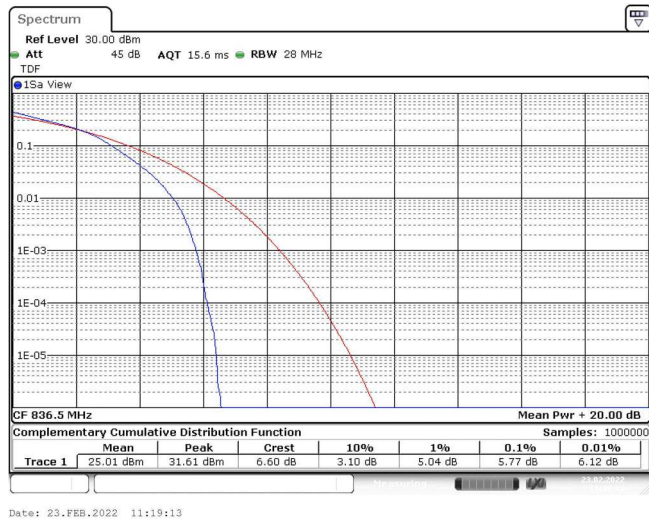

Band26-15MHz-16QAM-26915-1RB#0