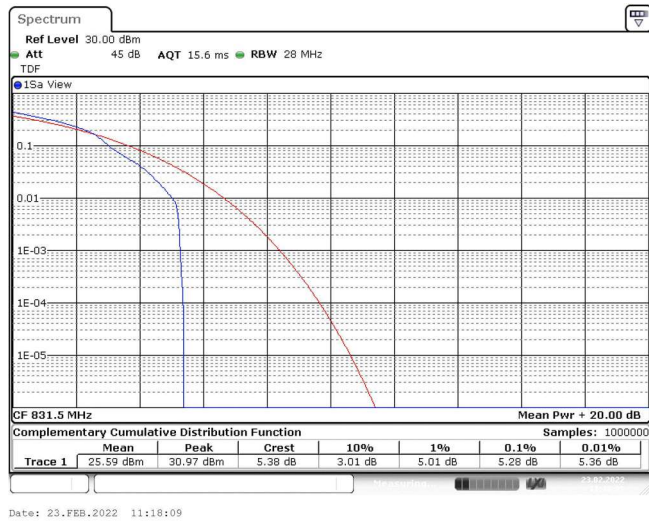

Band26-10MHz-16QAM-26990-50RB#0

Band26-15MHz-QPSK-26865-1RB#0

Band26-15MHz-QPSK-26865-75RB#0

Band26-15MHz-QPSK-26915-1RB#0

Band26-15MHz-QPSK-26915-75RB#0

Band26-15MHz-QPSK-26965-1RB#0

Band26-15MHz-QPSK-26965-75RB#0