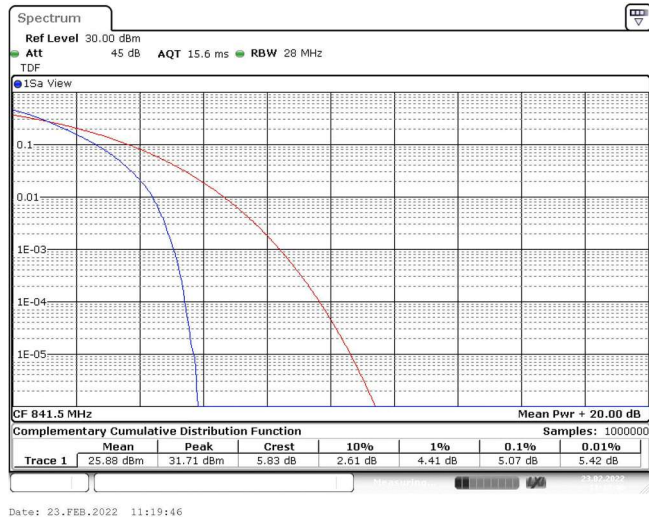

Band26-10MHz-16QAM-26990-50RB#0

Band26-15MHz-QPSK-26865-1RB#0

Band26-15MHz-QPSK-26865-75RB#0

Band26-15MHz-QPSK-26915-1RB#0

Band26-15MHz-QPSK-26915-75RB#0

Band26-15MHz-QPSK-26965-1RB#0

Band26-15MHz-QPSK-26965-75RB#0