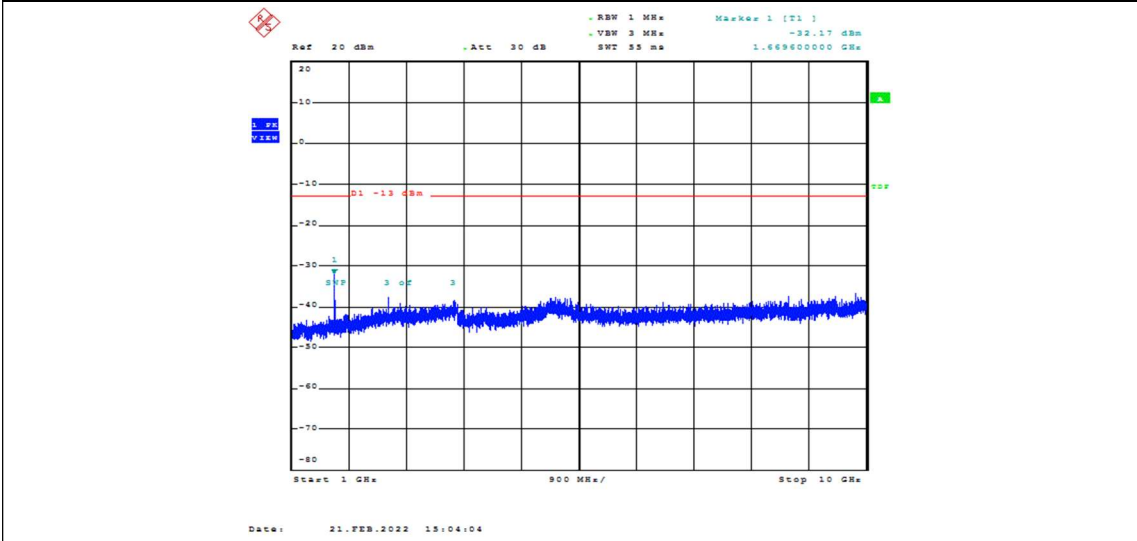

Band26-15MHz-16QAM-26965-1RB#0-Range1:30~1000MHz

Band26-15MHz-16QAM-26965-1RB#0-Range2:1000~10000MHz

Appendix F: Frequency Stability

Test Result

Band	Bandwidth	Modulation	Channel	RB Configure	Voltage		Deviation (Hz)	Deviation (ppm)	Limit (ppm)	Verdict
					Voltage [Vdc]	Temperature (°C)				
Band26	1.4MHz	QPSK	26797	6RB#0	VL	NT	-4.32	-0.005238	±2.5	PASS
Band26	1.4MHz	QPSK	26797	6RB#0	VN	NT	-6.74	-0.008173	±2.5	PASS
Band26	1.4MHz	QPSK	26797	6RB#0	VH	NT	-2.65	-0.003213	±2.5	PASS
Band26	1.4MHz	QPSK	26915	6RB#0	VL	NT	-16.38	-0.019582	±2.5	PASS
Band26	1.4MHz	QPSK	26915	6RB#0	VN	NT	-21.63	-0.025858	±2.5	PASS
Band26	1.4MHz	QPSK	26915	6RB#0	VH	NT	-12.07	-0.014429	±2.5	PASS
Band26	1.4MHz	QPSK	27033	6RB#0	VL	NT	5.78	0.006814	±2.5	PASS
Band26	1.4MHz	QPSK	27033	6RB#0	VN	NT	7.90	0.009313	±2.5	PASS
Band26	1.4MHz	QPSK	27033	6RB#0	VH	NT	5.19	0.006118	±2.5	PASS
Band26	1.4MHz	16QAM	26797	6RB#0	VL	NT	1.97	0.002389	±2.5	PASS
Band26	1.4MHz	16QAM	26797	6RB#0	VN	NT	1.37	0.001661	±2.5	PASS
Band26	1.4MHz	16QAM	26797	6RB#0	VH	NT	4.79	0.005808	±2.5	PASS
Band26	1.4MHz	16QAM	26915	6RB#0	VL	NT	2.62	0.003132	±2.5	PASS
Band26	1.4MHz	16QAM	26915	6RB#0	VN	NT	2.23	0.002666	±2.5	PASS
Band26	1.4MHz	16QAM	26915	6RB#0	VH	NT	5.09	0.006085	±2.5	PASS
Band26	1.4MHz	16QAM	27033	6RB#0	VL	NT	1.96	0.002311	±2.5	PASS
Band26	1.4MHz	16QAM	27033	6RB#0	VN	NT	2.93	0.003454	±2.5	PASS
Band26	1.4MHz	16QAM	27033	6RB#0	VH	NT	2.59	0.003053	±2.5	PASS