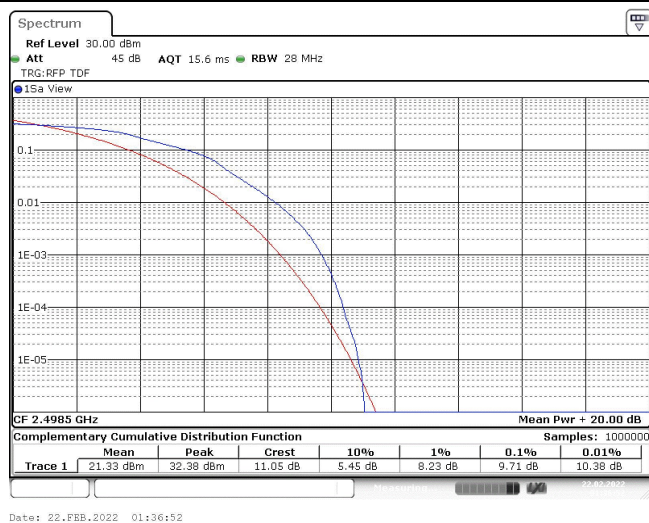

Band41-5MHz-16QAM-39675-1RB#0

Band41-5MHz-16QAM-39675-25RB#0