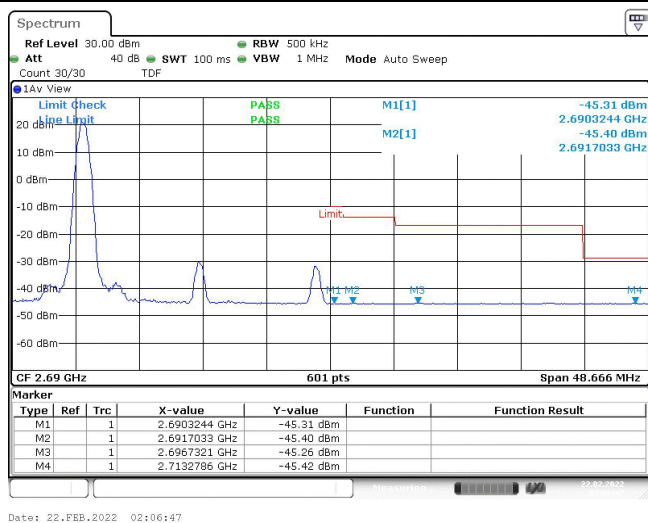

Band41-20MHz-16QAM-39750-1RB#99

Band41-20MHz-16QAM-39750-100RB#0

Band41-20MHz-16QAM-41490-1RB#0

Band41-20MHz-16QAM-41490-1RB#99

Band41-20MHz-16QAM-41490-100RB#0

Appendix E: Conducted Spurious Emission

Test Result