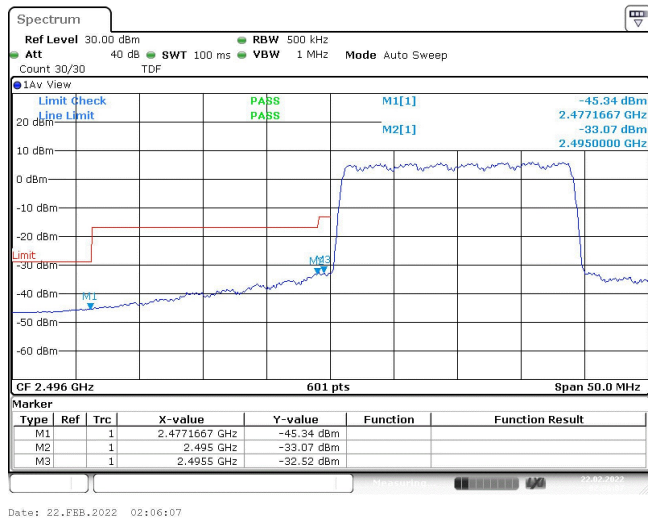

Band41-20MHz-16QAM-39750-1RB#99

Band41-20MHz-16QAM-39750-100RB#0

Band41-20MHz-16QAM-41490-1RB#0

Band41-20MHz-16QAM-41490-1RB#99

Band41-20MHz-16QAM-41490-100RB#0

Appendix E: Conducted Spurious Emission

Test Result