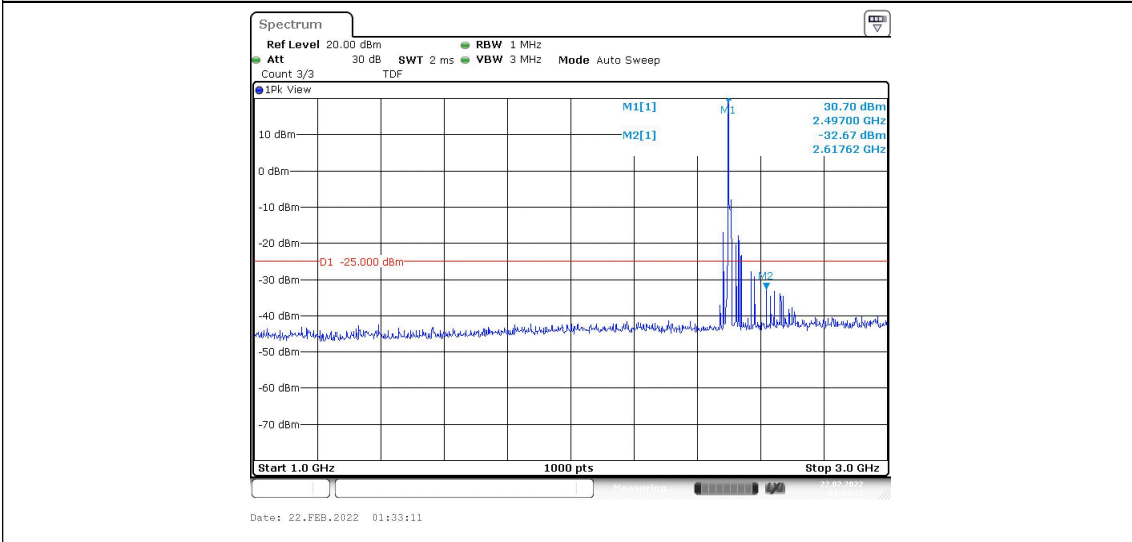

Band41-5MHz-QPSK-39675-1RB#0-Range2:1000~3000MHz