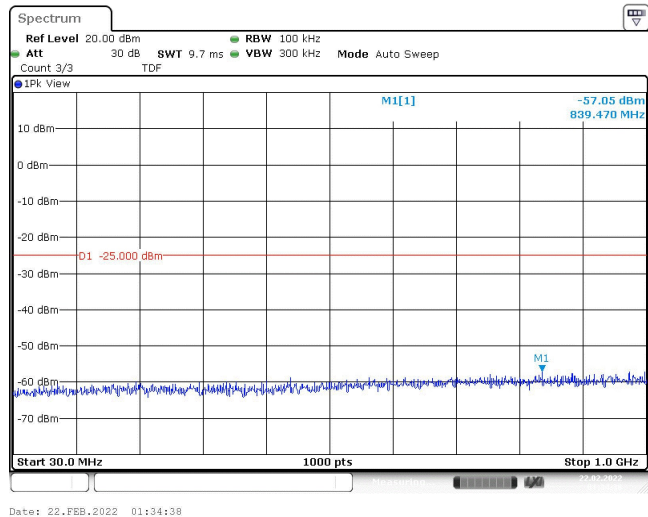

Band41-5MHz-16QAM-40620-1RB#0-Range1:30~1000MHz