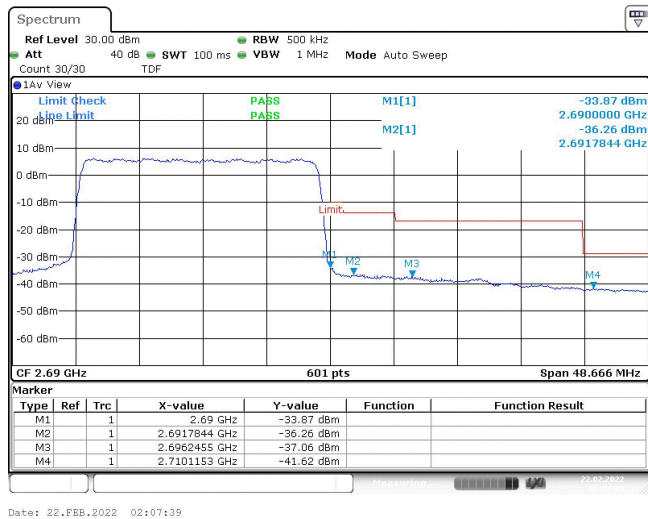

Band41-20MHz-16QAM-39750-1RB#99

Band41-20MHz-16QAM-39750-100RB#0

Band41-20MHz-16QAM-41490-1RB#0

Band41-20MHz-16QAM-41490-1RB#99

Band41-20MHz-16QAM-41490-100RB#0

Appendix E: Conducted Spurious Emission

Test Result