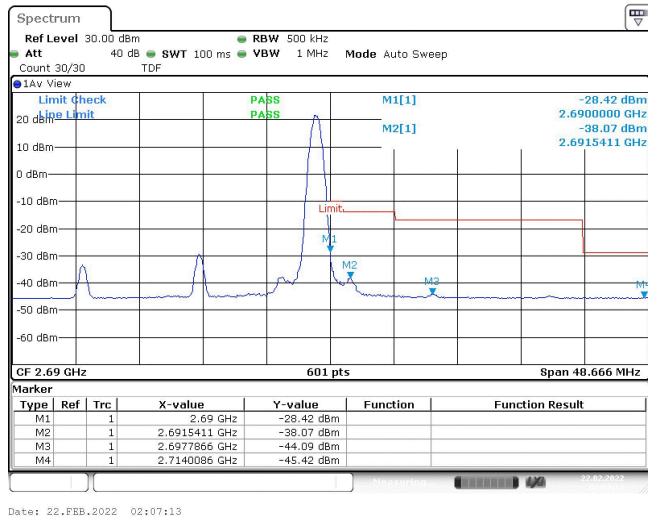

Band41-20MHz-16QAM-39750-1RB#99

Band41-20MHz-16QAM-39750-100RB#0

Band41-20MHz-16QAM-41490-1RB#0

Band41-20MHz-16QAM-41490-1RB#99

Band41-20MHz-16QAM-41490-100RB#0

Appendix E: Conducted Spurious Emission

Test Result