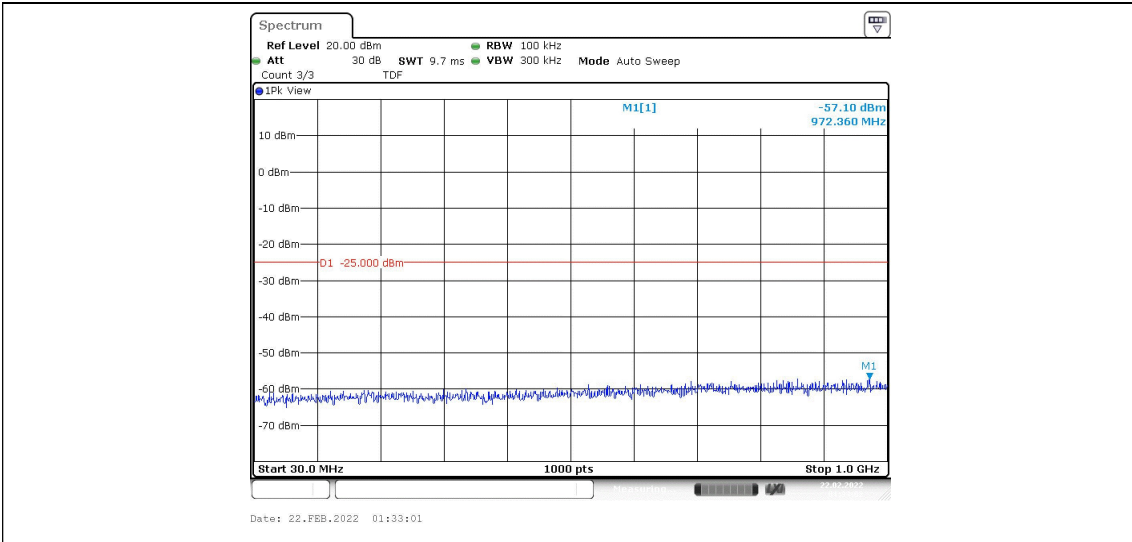

Test Graphs

Band41-5MHz-QPSK-39675-1RB#0-Range1:30~1000MHz