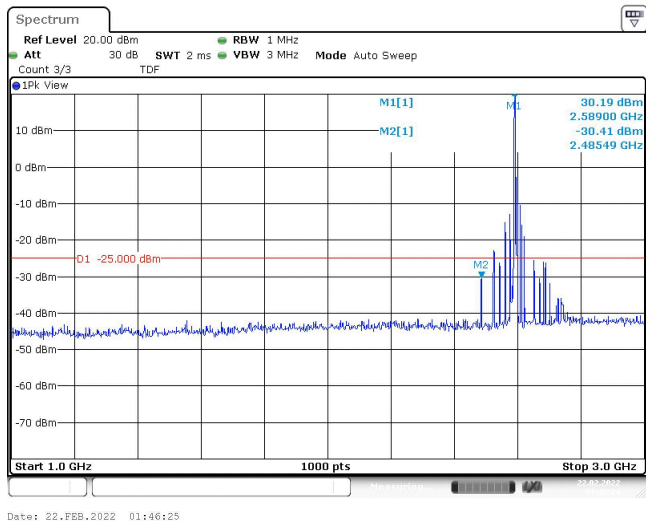

Band41-10MHz-16QAM-40620-1RB#0-Range1:30~1000MHz