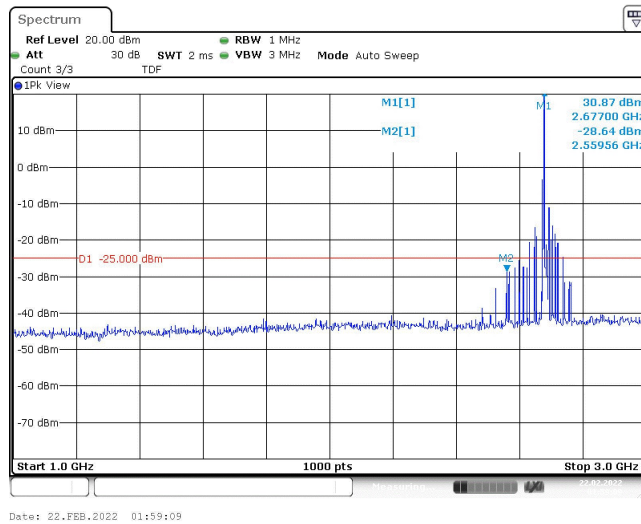

Band41-15MHz-16QAM-41515-1RB#0-Range1:30~1000MHz