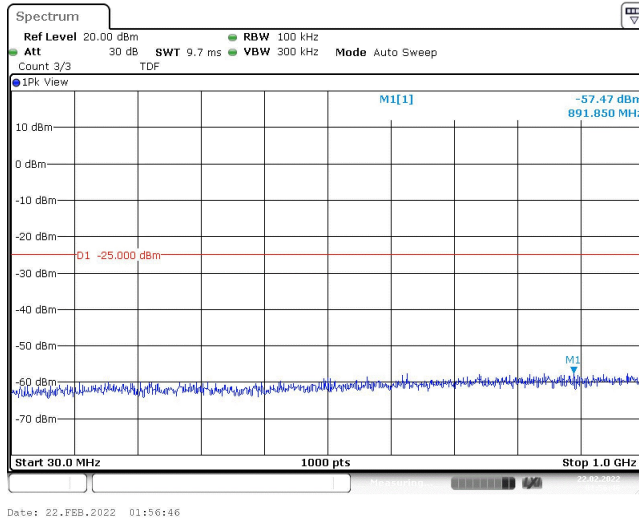

Date: 22.FEB.2022 01:58:30

Band41-15MHz-QPSK-41515-1RB#0-Range1:30~1000MHz

Date: 23.FEB.2022 15:06:23

Band41-15MHz-QPSK-41515-1RB#0-Range1:1000~3000MHz

Date: 23.FEB.2022 10:26:29

Band41-15MHz-QPSK-41515-1RB#0-Range1:3000~26500MHz