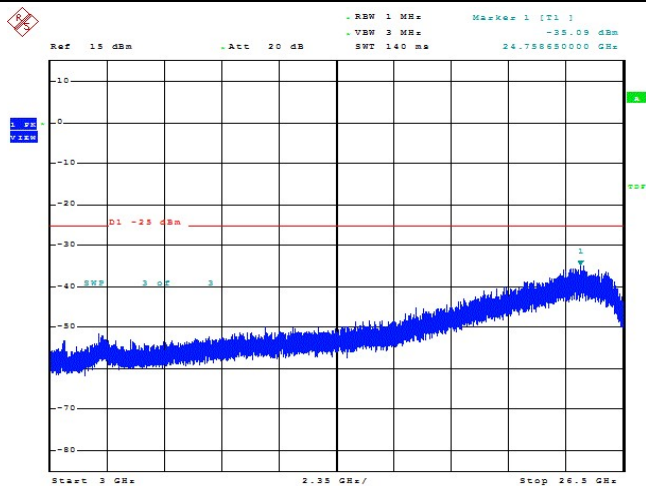

Band41-15MHz-QPSK-41515-1RB#0-Range1:1000~3000MHz

Date: 23.FEB.2022 10:26:29

Band41-15MHz-QPSK-41515-1RB#0-Range1:3000~26500MHz