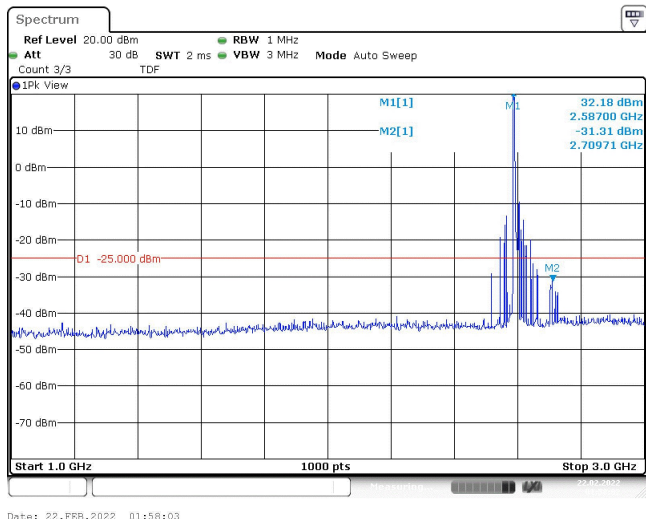

Band41-15MHz-16QAM-39725-1RB#0-Range1:30~1000MHz

Band41-15MHz-16QAM-39725-1RB#0-Range2:1000~3000MHz

Band41-15MHz-16QAM-39725-1RB#0-Range1:3000~26500MHz

Band41-15MHz-16QAM-40620-1RB#0-Range1:30~1000MHz

Band41-15MHz-16QAM-40620-1RB#0-Range2:1000~3000MHz