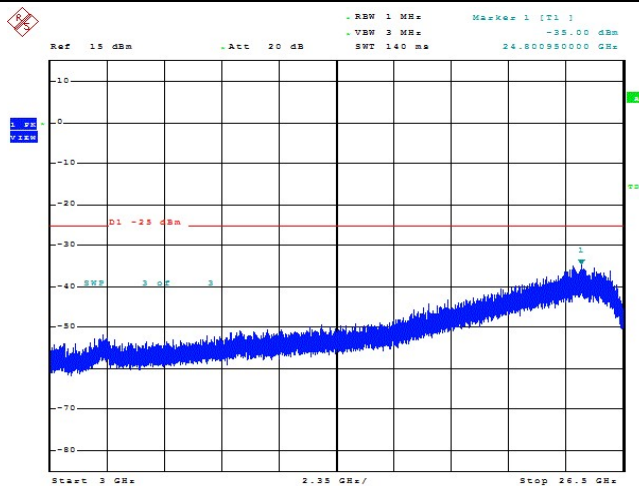

Band41-20MHz-QPSK-39750-1RB#0-Range2:1000~3000MHz

Date: 23.FEB.2022 10:38:41

Band41-20MHz-QPSK-39750-1RB#0-Range1:3000~26500MHz