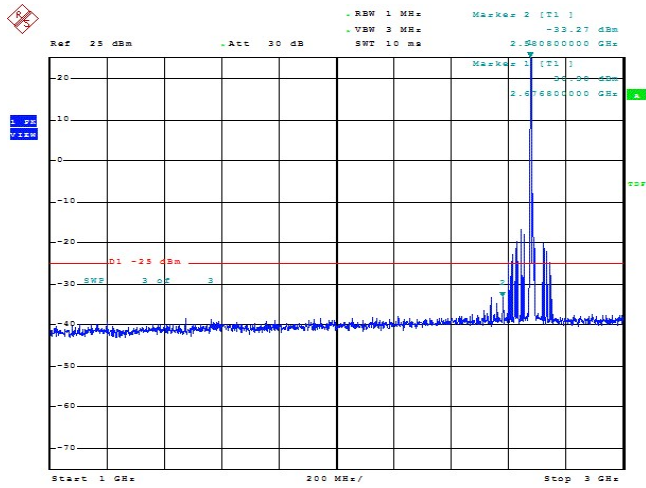

Band41-15MHz-QPSK-41515-1RB#0-Range1:30~1000MHz

Date: 23.FEB.2022 15:06:23