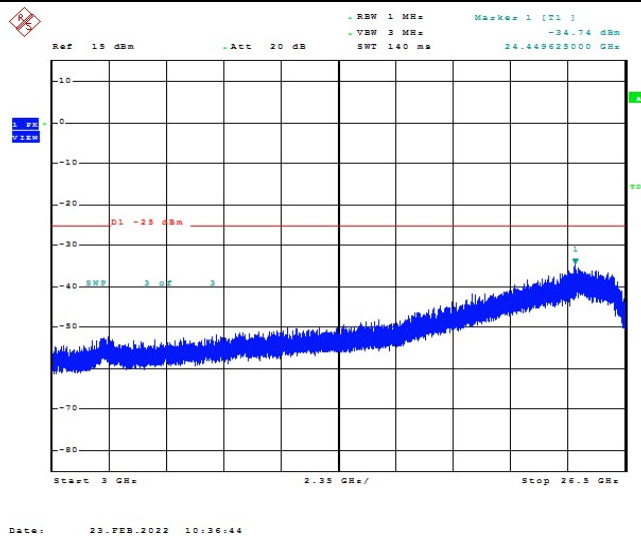

Band41-15MHz-16QAM-41515-1RB#0-Range2:1000~3000MHz

Band41-15MHz-16QAM-41515-1RB#0-Range1:3000~26500MHz