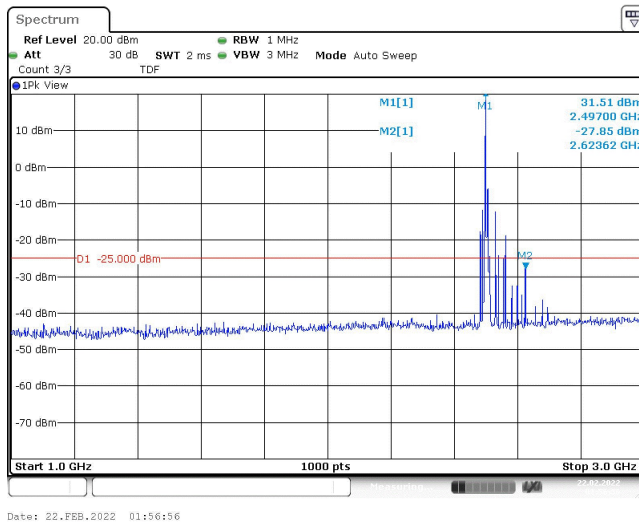

Band41-15MHz-16QAM-39725-1RB#0-Range1:30~1000MHz