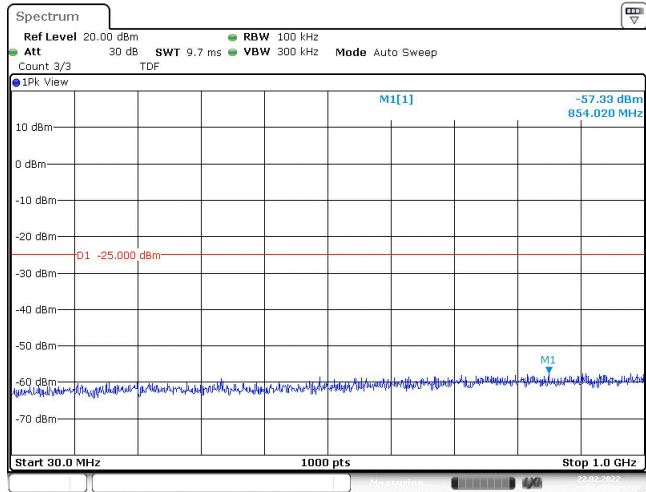

Date: 22.FEB.2022 01:57:24

Band41-15MHz-QPSK-40620-1RB#0-Range1:30~1000MHz

Date: 22.FEB.2022 01:57:33

Band41-15MHz-QPSK-40620-1RB#0-Range2:1000~3000MHz

Date: 23.FEB.2022 10:38:50

Band41-15MHz-QPSK-40620-1RB#0-Range1:3000~26500MHz