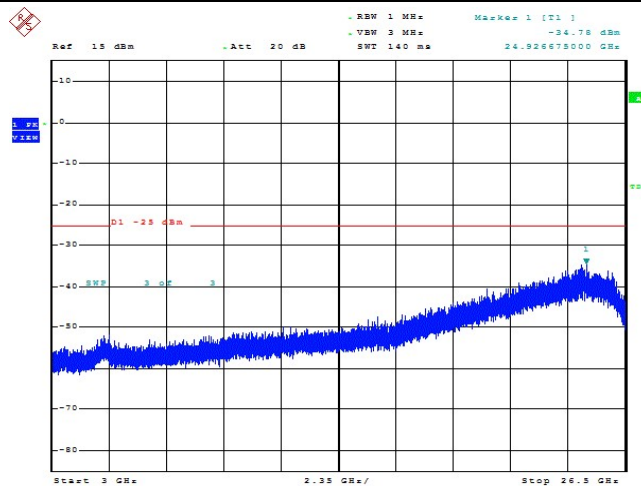

Date: 22.FEB.2022 01:57:24

Band41-15MHz-QPSK-40620-1RB#0-Range1:30~1000MHz

Date: 22.FEB.2022 01:57:33

Band41-15MHz-QPSK-40620-1RB#0-Range2:1000~3000MHz

Date: 23.FEB.2022 10:38:50

Band41-15MHz-QPSK-40620-1RB#0-Range1:3000~26500MHz