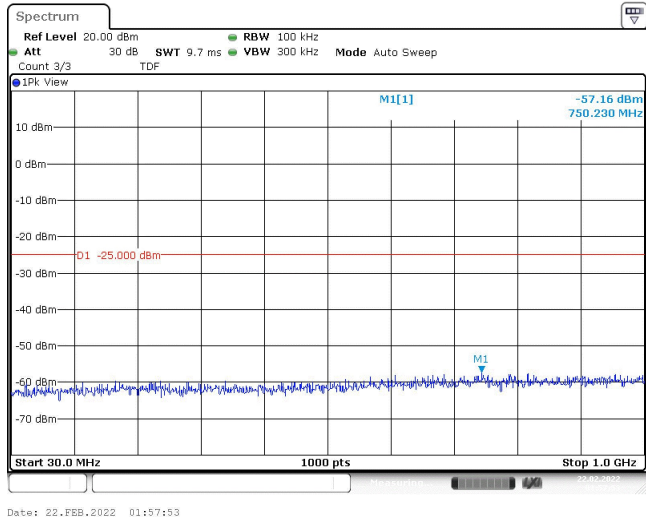

Band41-15MHz-16QAM-40620-1RB#0-Range1:30~1000MHz

Band41-15MHz-16QAM-40620-1RB#0-Range2:1000~3000MHz

Band41-15MHz-16QAM-40620-1RB#0-Range1:3000~26500MHz