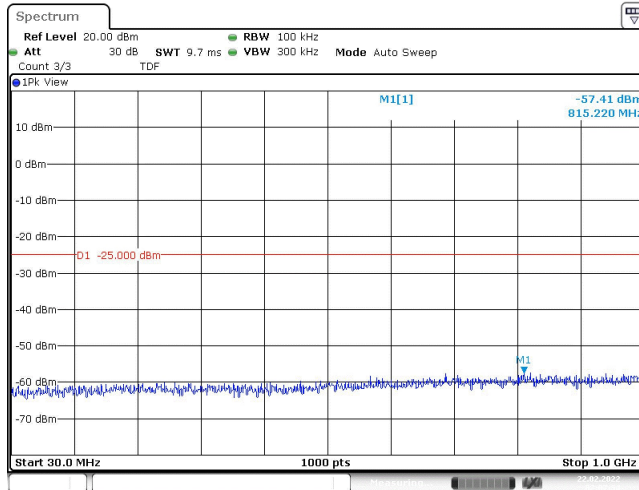

Band41-15MHz-16QAM-40620-1RB#0-Range1:3000~26500MHz

Band41-15MHz-16QAM-41515-1RB#0-Range1:30~1000MHz

Band41-15MHz-16QAM-41515-1RB#0-Range2:1000~3000MHz

Band41-15MHz-16QAM-41515-1RB#0-Range1:3000~26500MHz