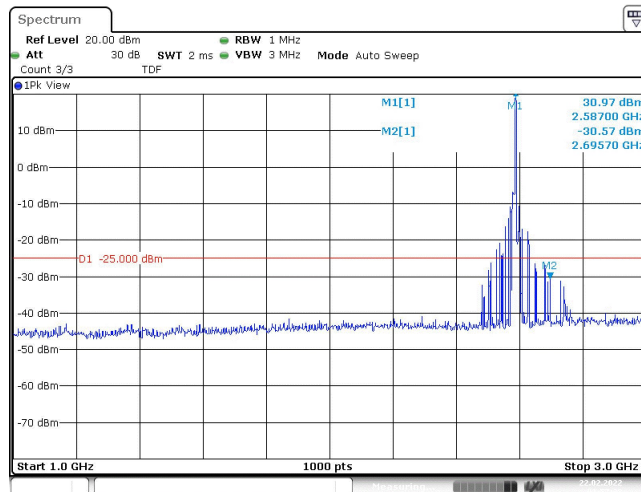

Date: 22.FEB.2022 01:57:24

Band41-15MHz-QPSK-40620-1RB#0-Range1:30~1000MHz

Date: 22.FEB.2022 01:57:33

Band41-15MHz-QPSK-40620-1RB#0-Range2:1000~3000MHz

Date: 23.FEB.2022 10:38:50

Band41-15MHz-QPSK-40620-1RB#0-Range1:3000~26500MHz