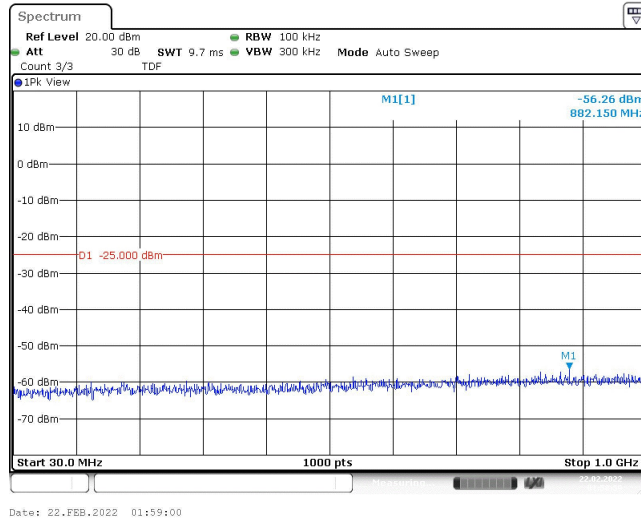

Band41-15MHz-16QAM-41515-1RB#0-Range1:30~1000MHz

Band41-15MHz-16QAM-41515-1RB#0-Range2:1000~3000MHz

Band41-15MHz-16QAM-41515-1RB#0-Range1:3000~26500MHz