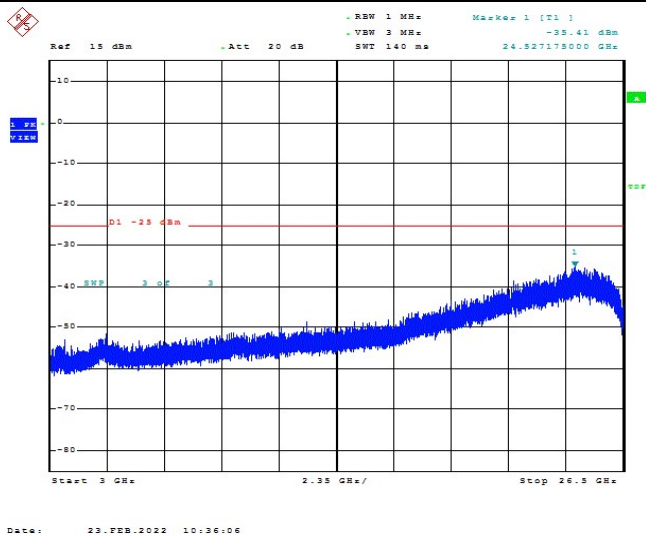

Band41-15MHz-16QAM-39725-1RB#0-Range1:30~1000MHz

Band41-15MHz-16QAM-39725-1RB#0-Range2:1000~3000MHz

Band41-15MHz-16QAM-39725-1RB#0-Range1:3000~26500MHz

Band41-15MHz-16QAM-40620-1RB#0-Range1:30~1000MHz

Band41-15MHz-16QAM-40620-1RB#0-Range2:1000~3000MHz