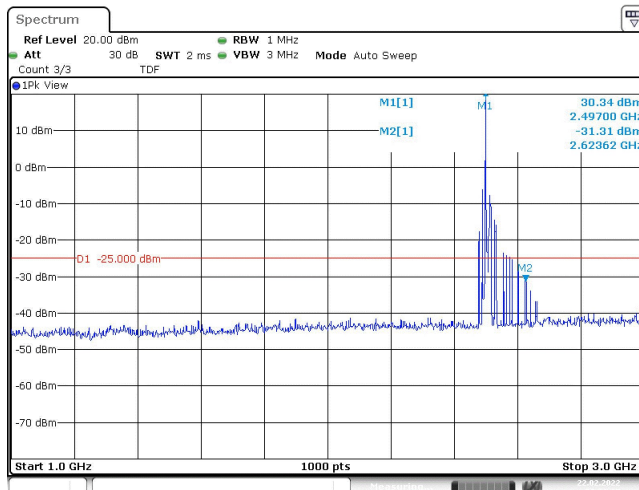

Band41-20MHz-QPSK-39750-1RB#0-Range1:30~1000MHz

Date: 22.FEB.2022 02:08:04