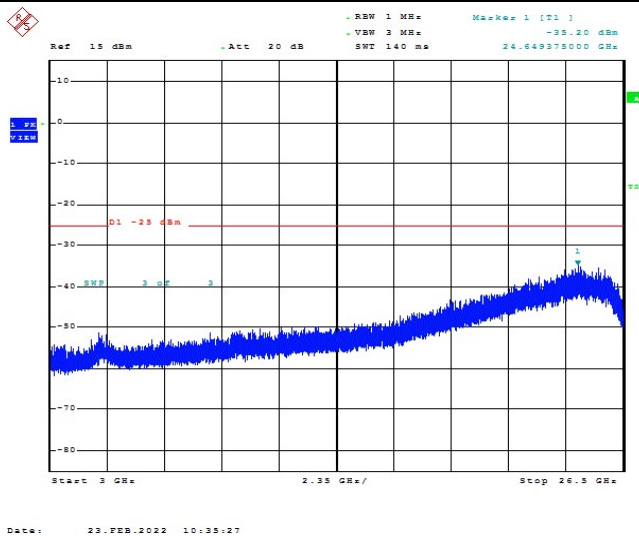

Band41-15MHz-16QAM-39725-1RB#0-Range2:1000~3000MHz

Band41-15MHz-16QAM-39725-1RB#0-Range1:3000~26500MHz