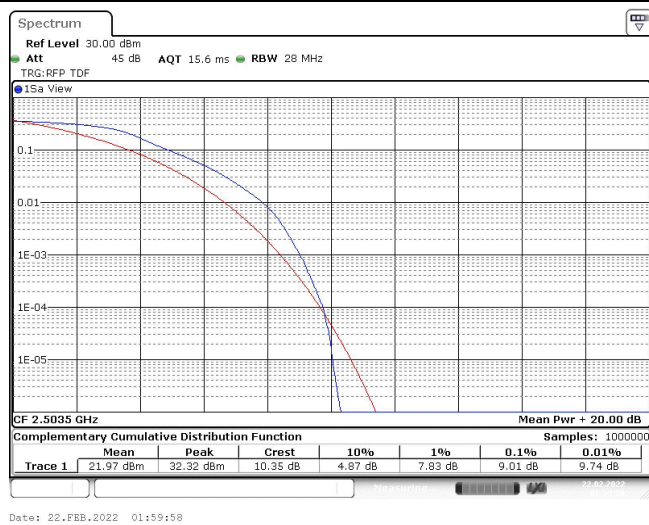

Band41-15MHz-QPSK-39725-1RB#0

Band41-15MHz-QPSK-39725-75RB#0