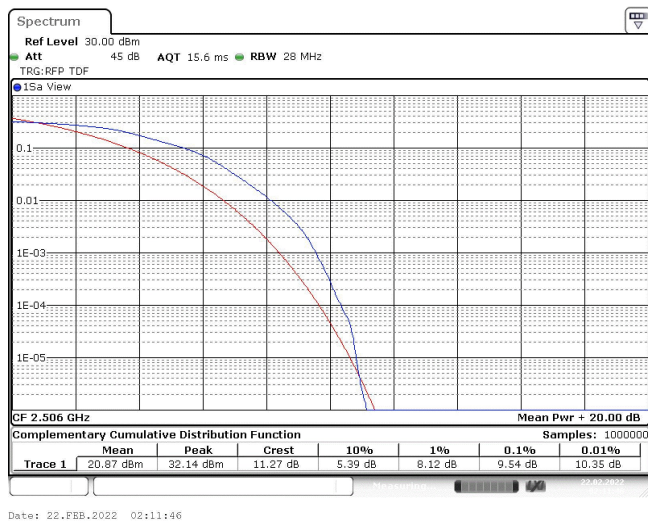

Band41-20MHz-16QAM-39750-1RB#0

Band41-20MHz-16QAM-39750-100RB#0